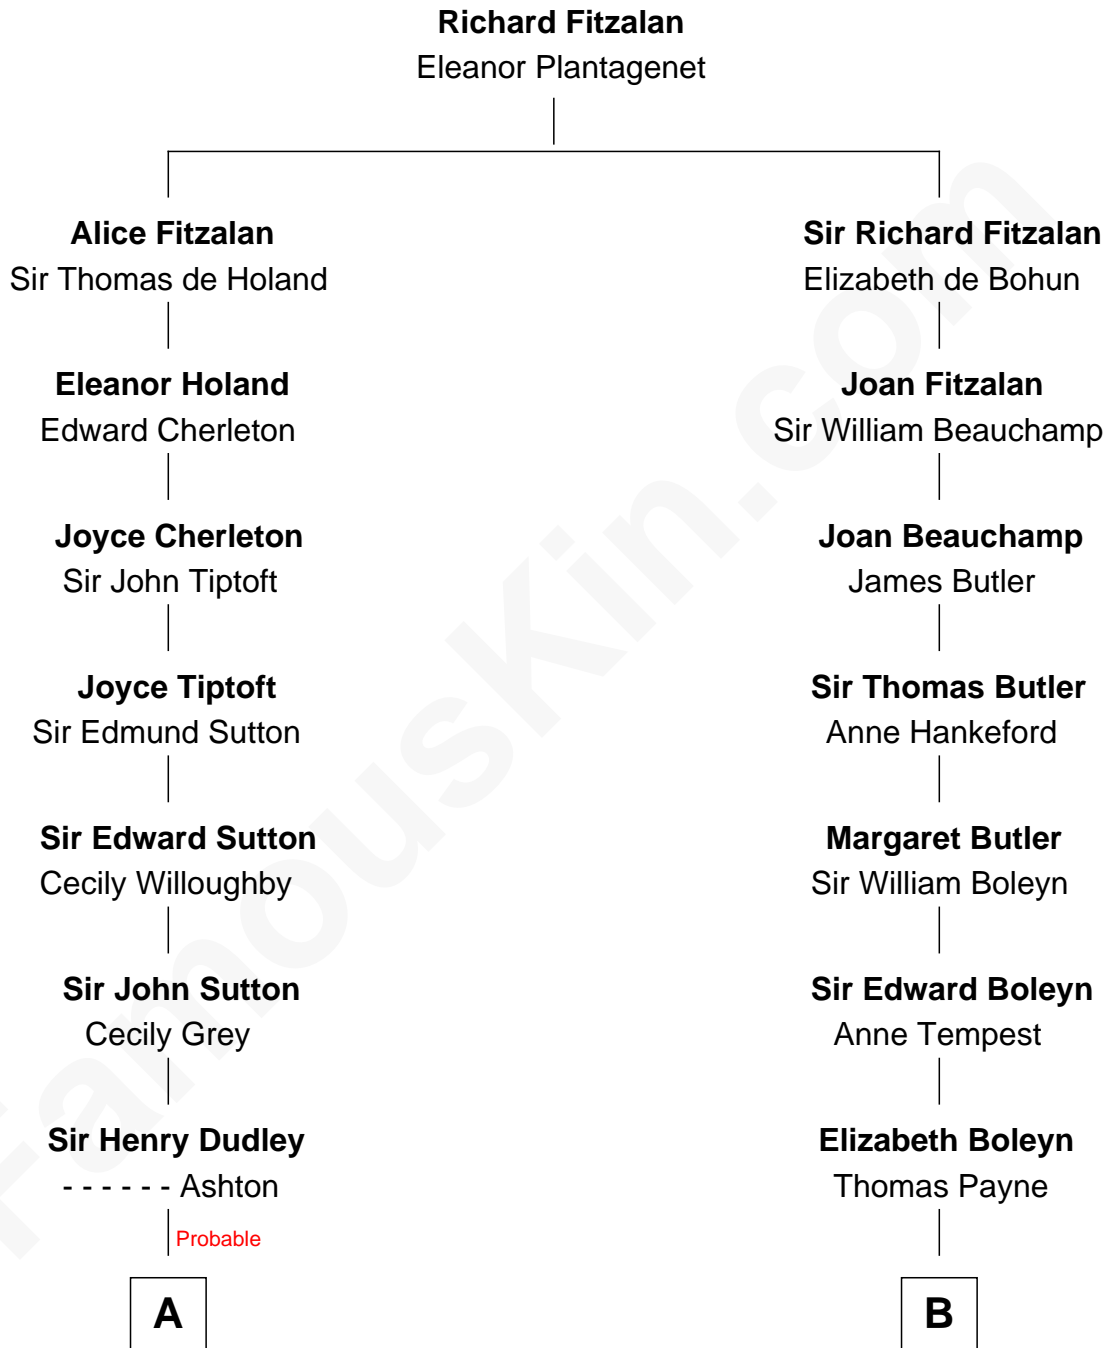

# FamousKin.com Relationship Chart of

**J. K. Simmons**

*TV and Movie Actor*

14th cousin 5 times removed of

**William Floyd**

*Signer of the Declaration of Independence*

**C**

—  
**Ruth Hazen**  
Col. Ralph Archibald Kimble

—  
**Patricia Kimble**  
Dr. Donald William Simmons

—  
**J. K. Simmons**  
*TV and Movie Actor*

FamousKin.com