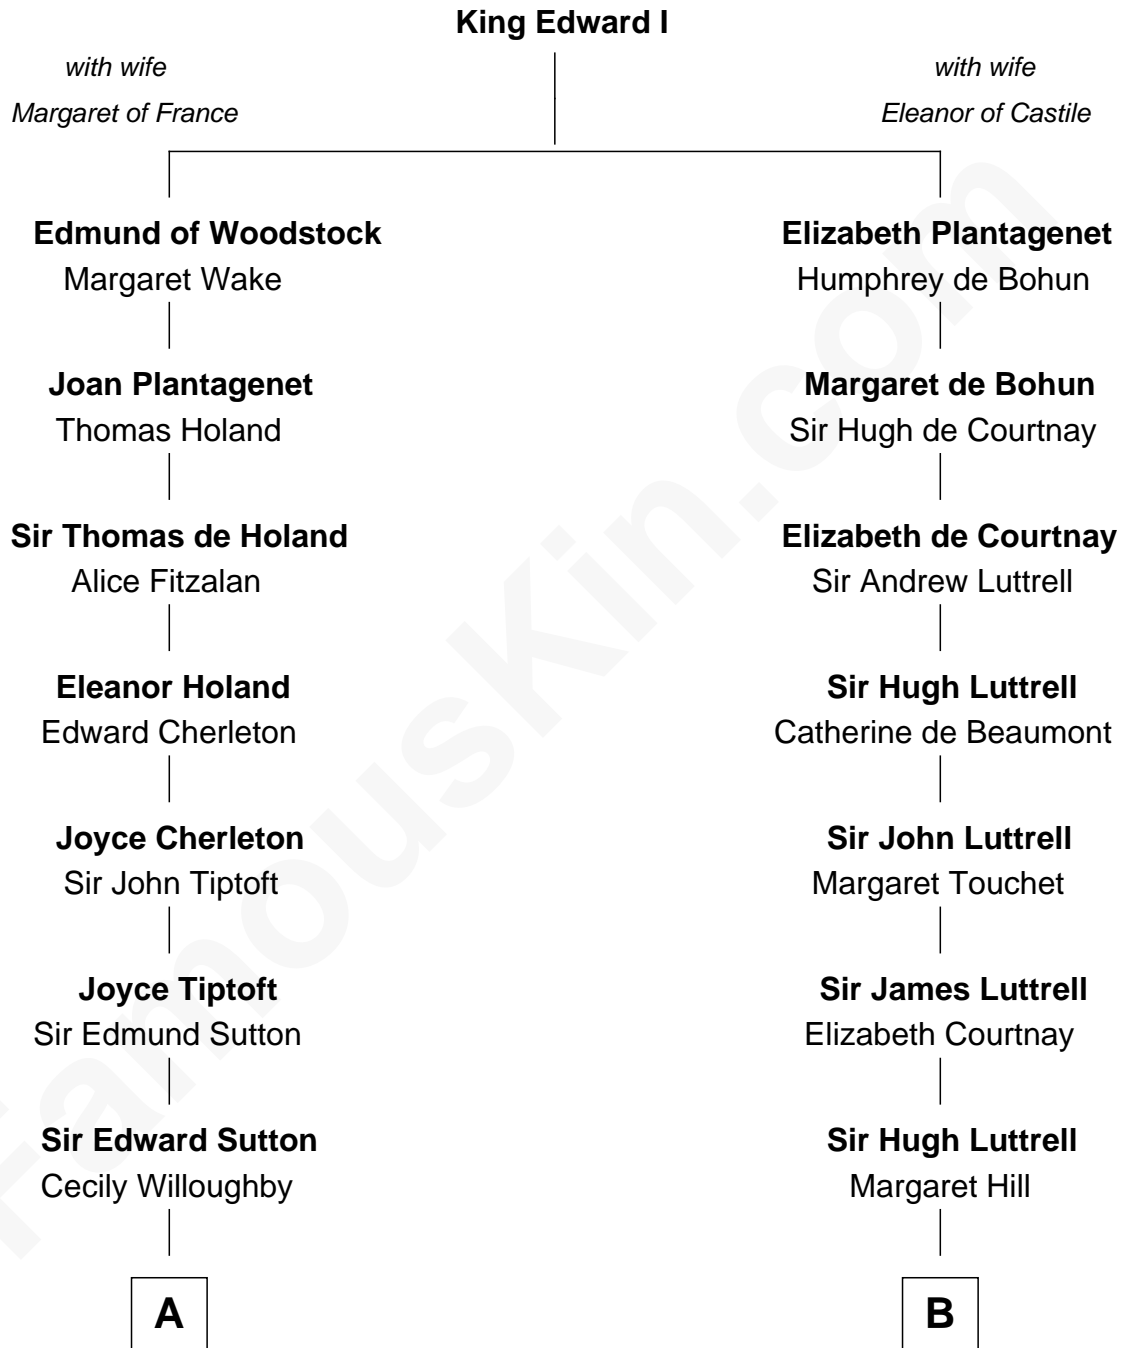

FamousKin.com Relationship Chart of

J. K. Simmons

TV and Movie Actor

15th cousin 6 times removed of

General William Whipple

Signer of the Declaration of Independence

C

—
Sedgwick Russell Hazen

Mary Isabelle Barr

—
Lewis Jacob Hazen

Emma Broaddus Lewis

—
Ruth Hazen

Col. Ralph Archibald Kimble

—
Patricia Kimble

Dr. Donald William Simmons

—
J. K. Simmons