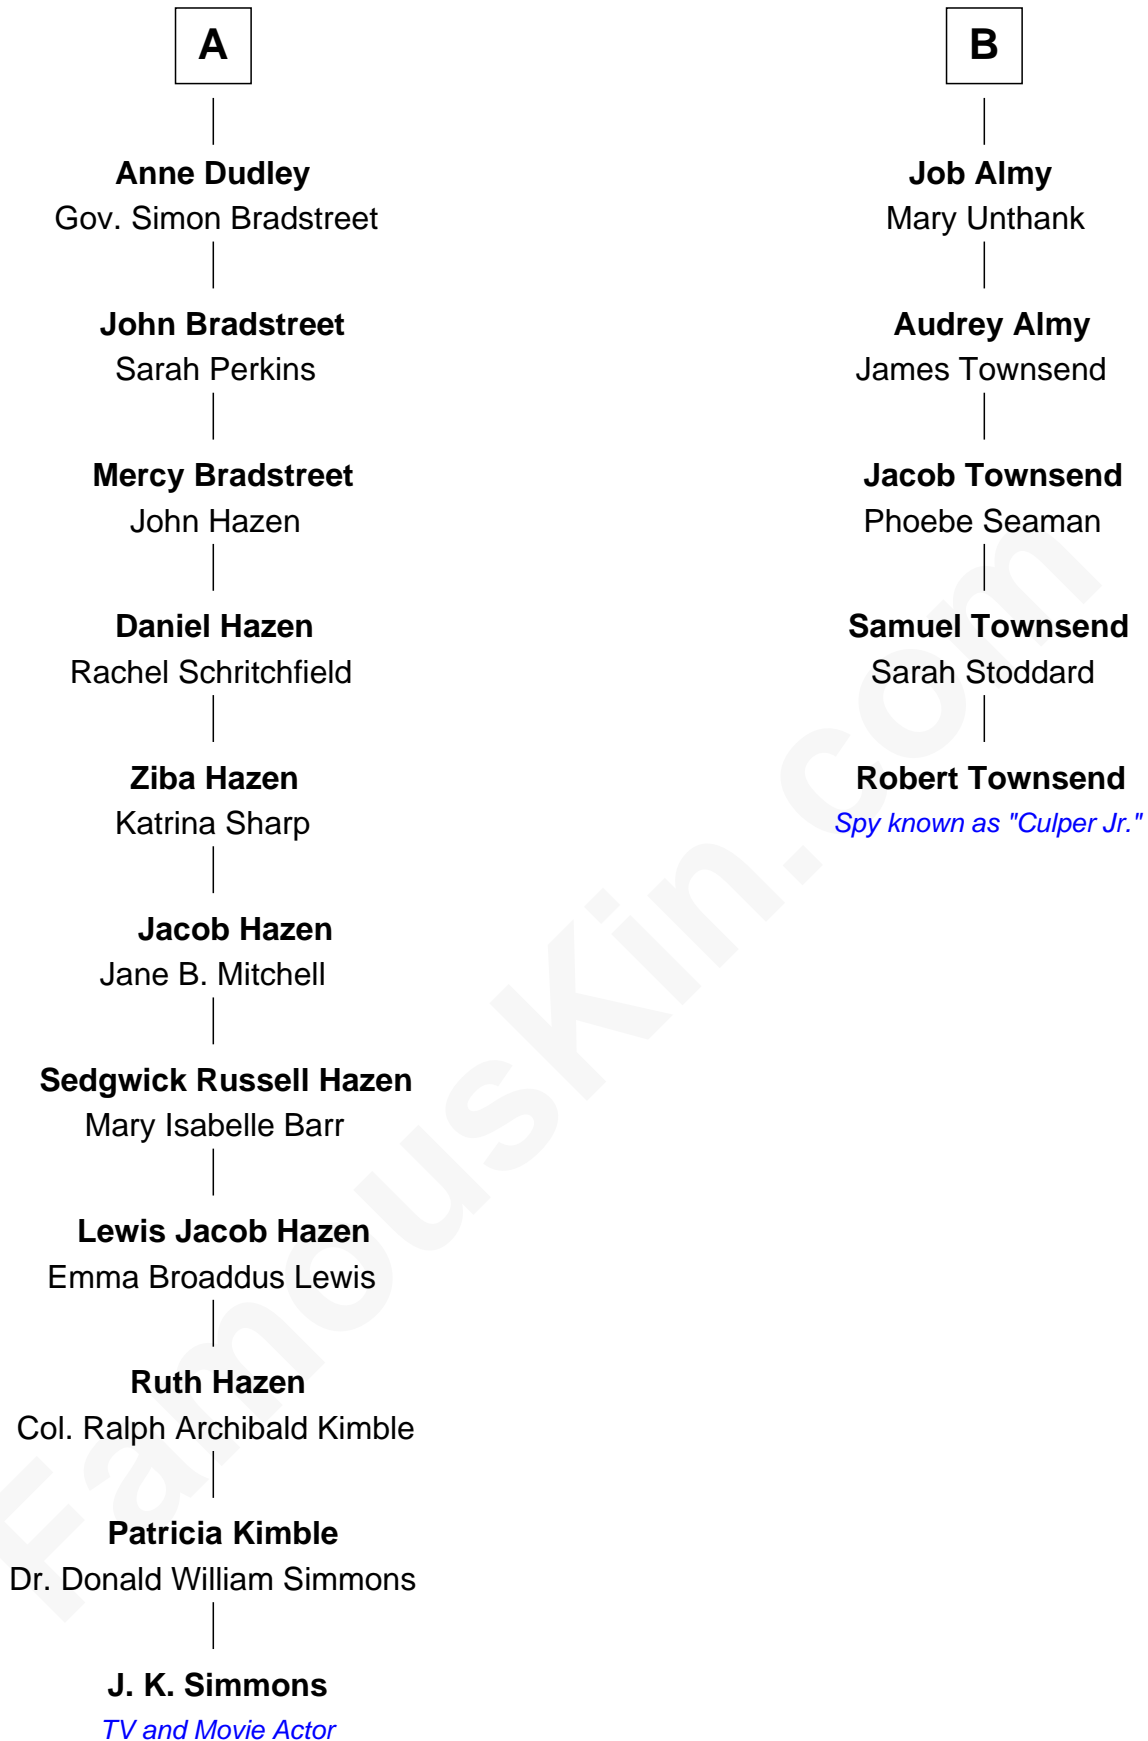

# FamousKin.com Relationship Chart of

**J. K. Simmons**

TV and Movie Actor

11th cousin 6 times removed of

**Robert Townsend**

Member of the Culper Spy Ring during the American Revolution

J. K. Simmons photo by [Gordon Correll/gdcgraphics](#) (CC BY 2.0)