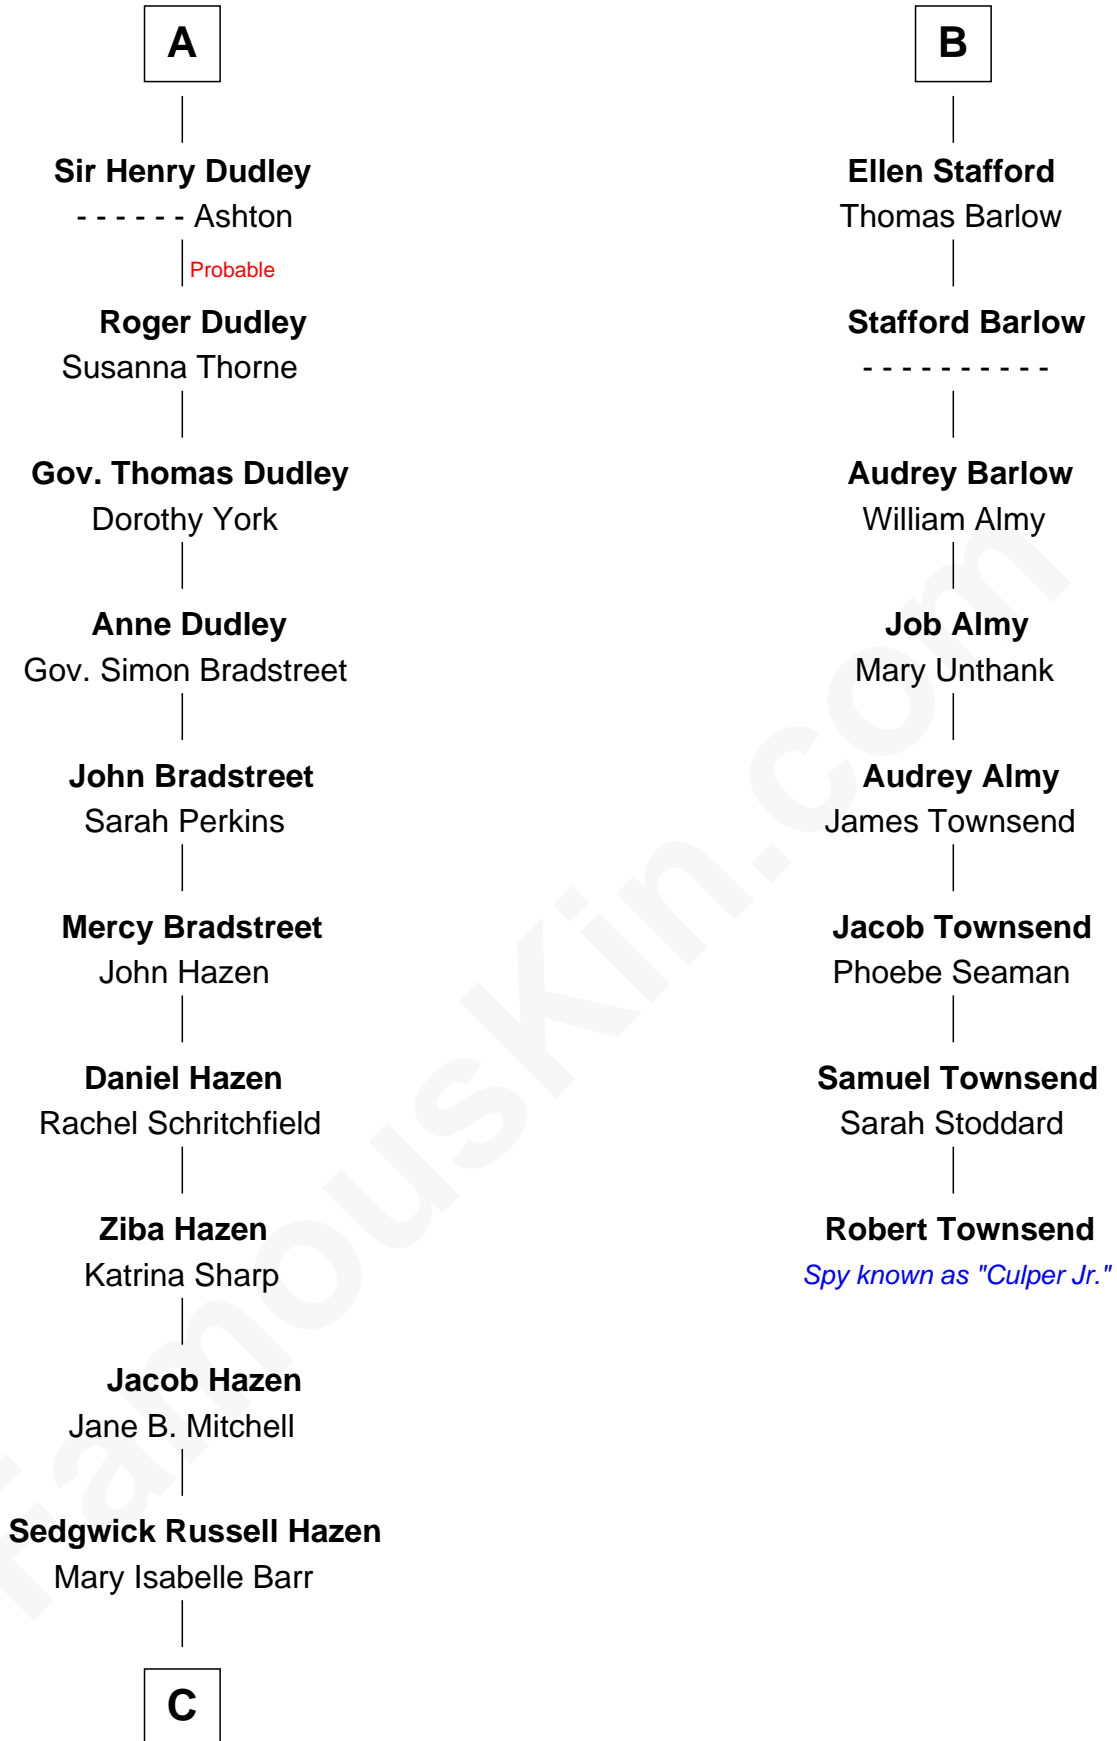

FamousKin.com Relationship Chart of

J. K. Simmons

TV and Movie Actor

14th cousin 6 times removed of

Robert Townsend

Member of the Culper Spy Ring during the American Revolution

C

—
Lewis Jacob Hazen
Emma Broaddus Lewis

—
Ruth Hazen
Col. Ralph Archibald Kimble

—
Patricia Kimble
Dr. Donald William Simmons

—
J. K. Simmons
TV and Movie Actor

FamousKin.com