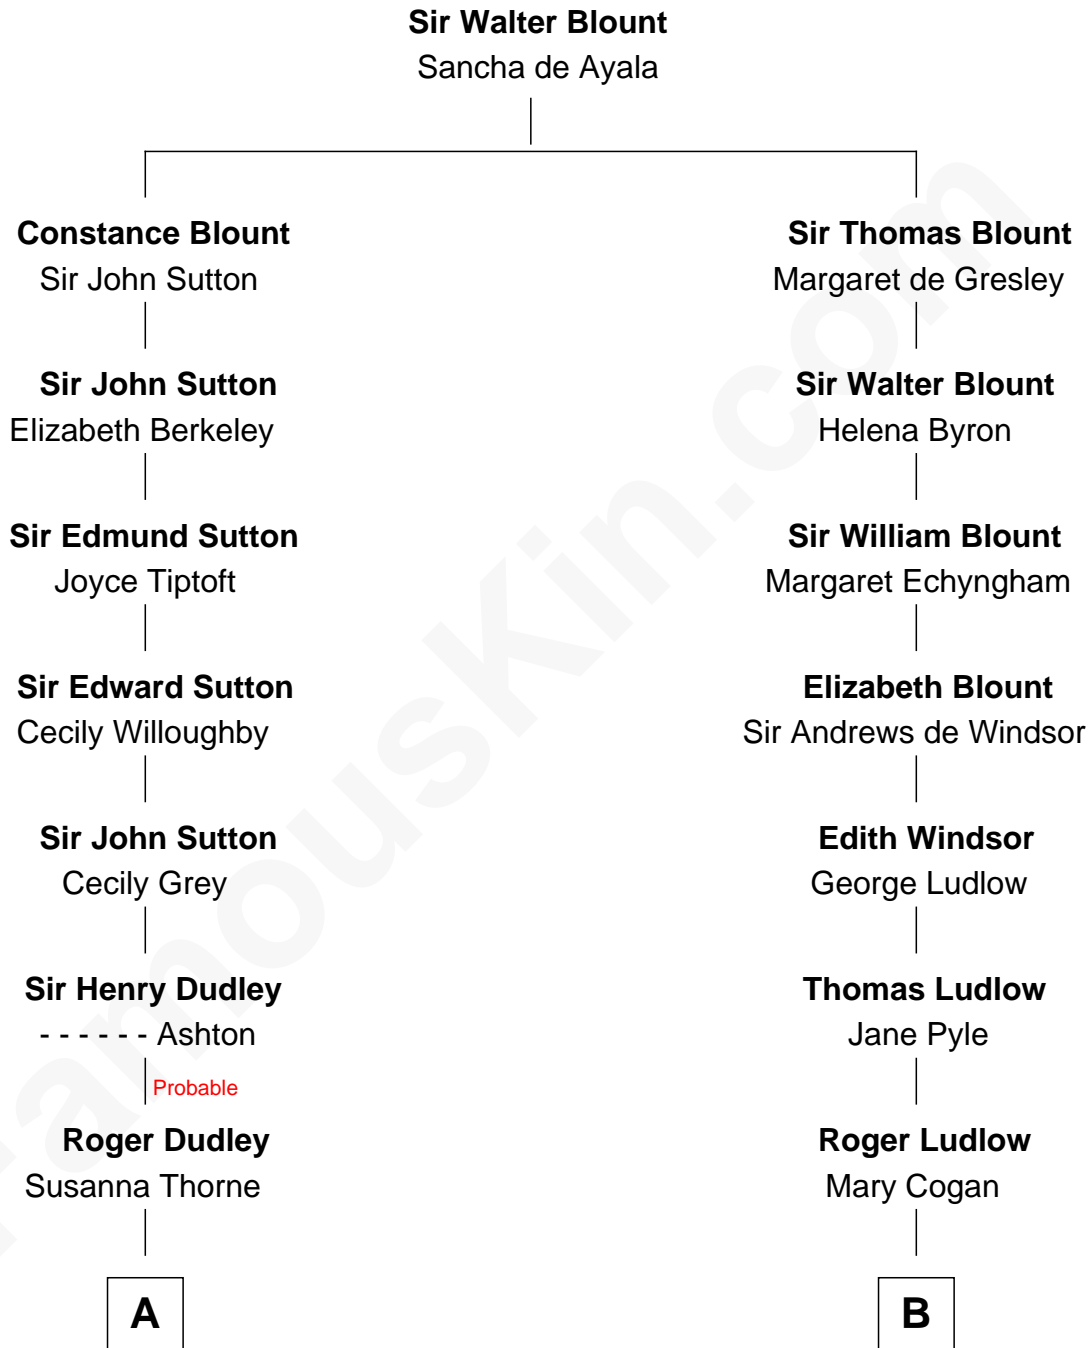

# FamousKin.com Relationship Chart of

**J. K. Simmons**

TV and Movie Actor

10th cousin 8 times removed of

**Caleb Brewster**

Member of the Culper Spy Ring during the American Revolution

**C**

**Patricia Kimble**  
Dr. Donald William Simmons

**J. K. Simmons**  
*TV and Movie Actor*

FamousKin.com