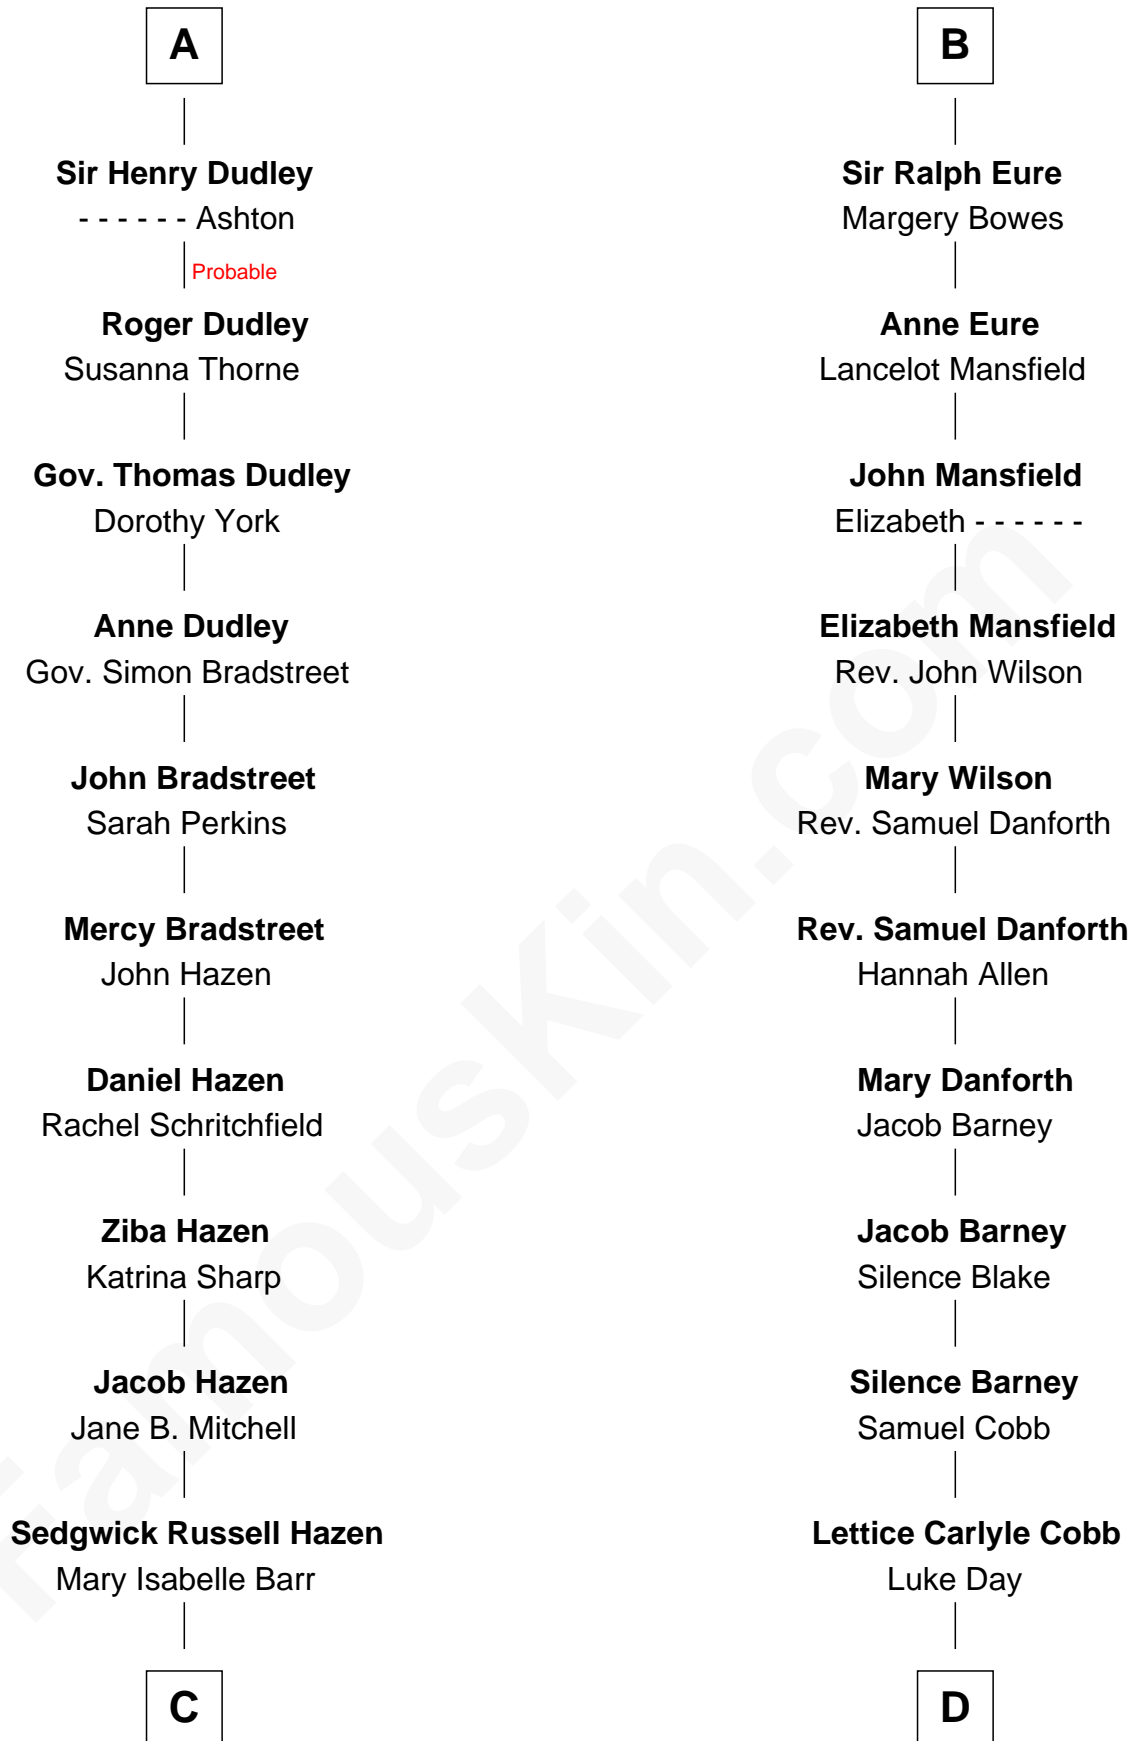

FamousKin.com Relationship Chart of

J. K. Simmons
TV and Movie Actor

20th cousin of

Sandra Day O'Connor
First Female U.S. Supreme Court Justice

C

Lewis Jacob Hazen
Emma Broaddus Lewis

Ruth Hazen
Col. Ralph Archibald Kimble

Patricia Kimble
Dr. Donald William Simmons

J. K. Simmons
TV and Movie Actor

D

Hollis Day
Eliza L. Flanders

Henry Clay Day
Alice Edith Hilton

Henry R. Day
Ada Mae Wilkey

Sandra Day O'Connor
U.S. Supreme Court Justice