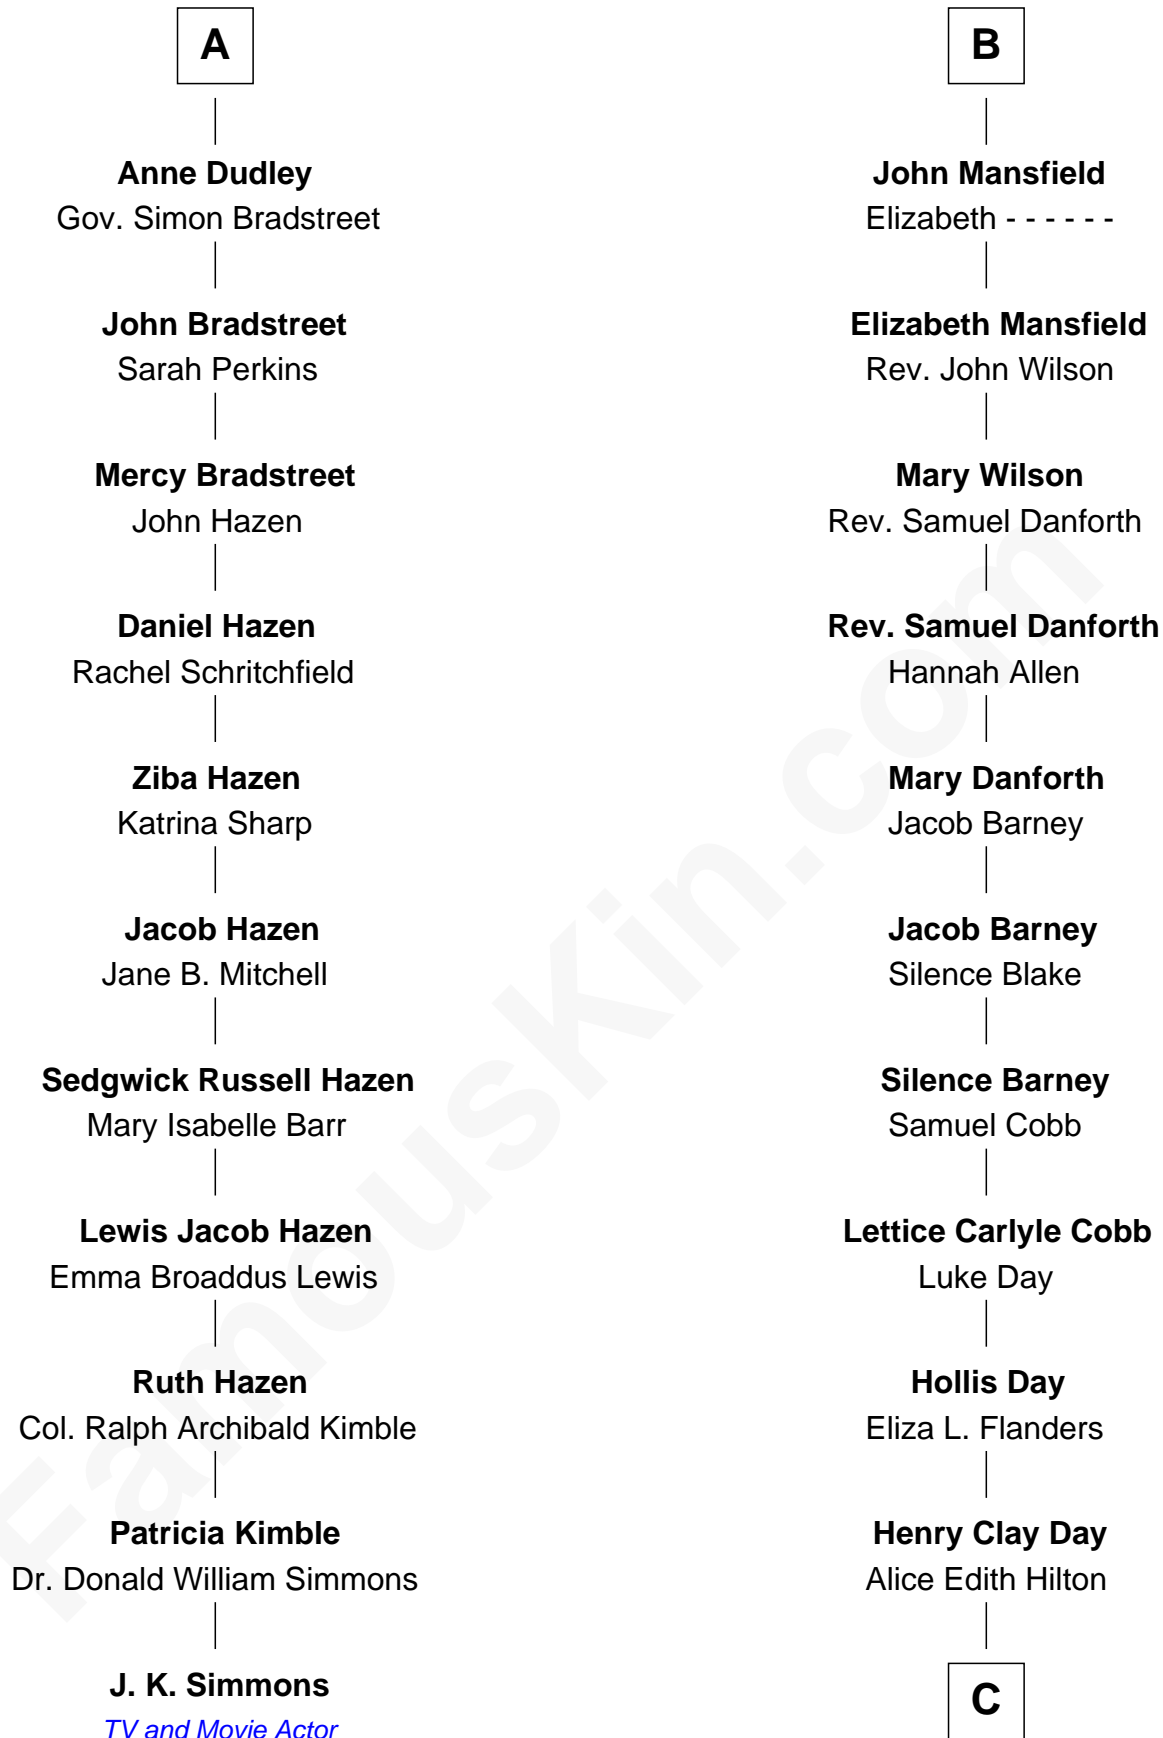

# FamousKin.com Relationship Chart of

**J. K. Simmons**

*TV and Movie Actor*

17th cousin 1 time removed of

**Sandra Day O'Connor**

*First Female U.S. Supreme Court Justice*

C

Henry R. Day  
Ada Mae Wilkey

Sandra Day O'Connor  
*U.S. Supreme Court Justice*

FamousKin.com