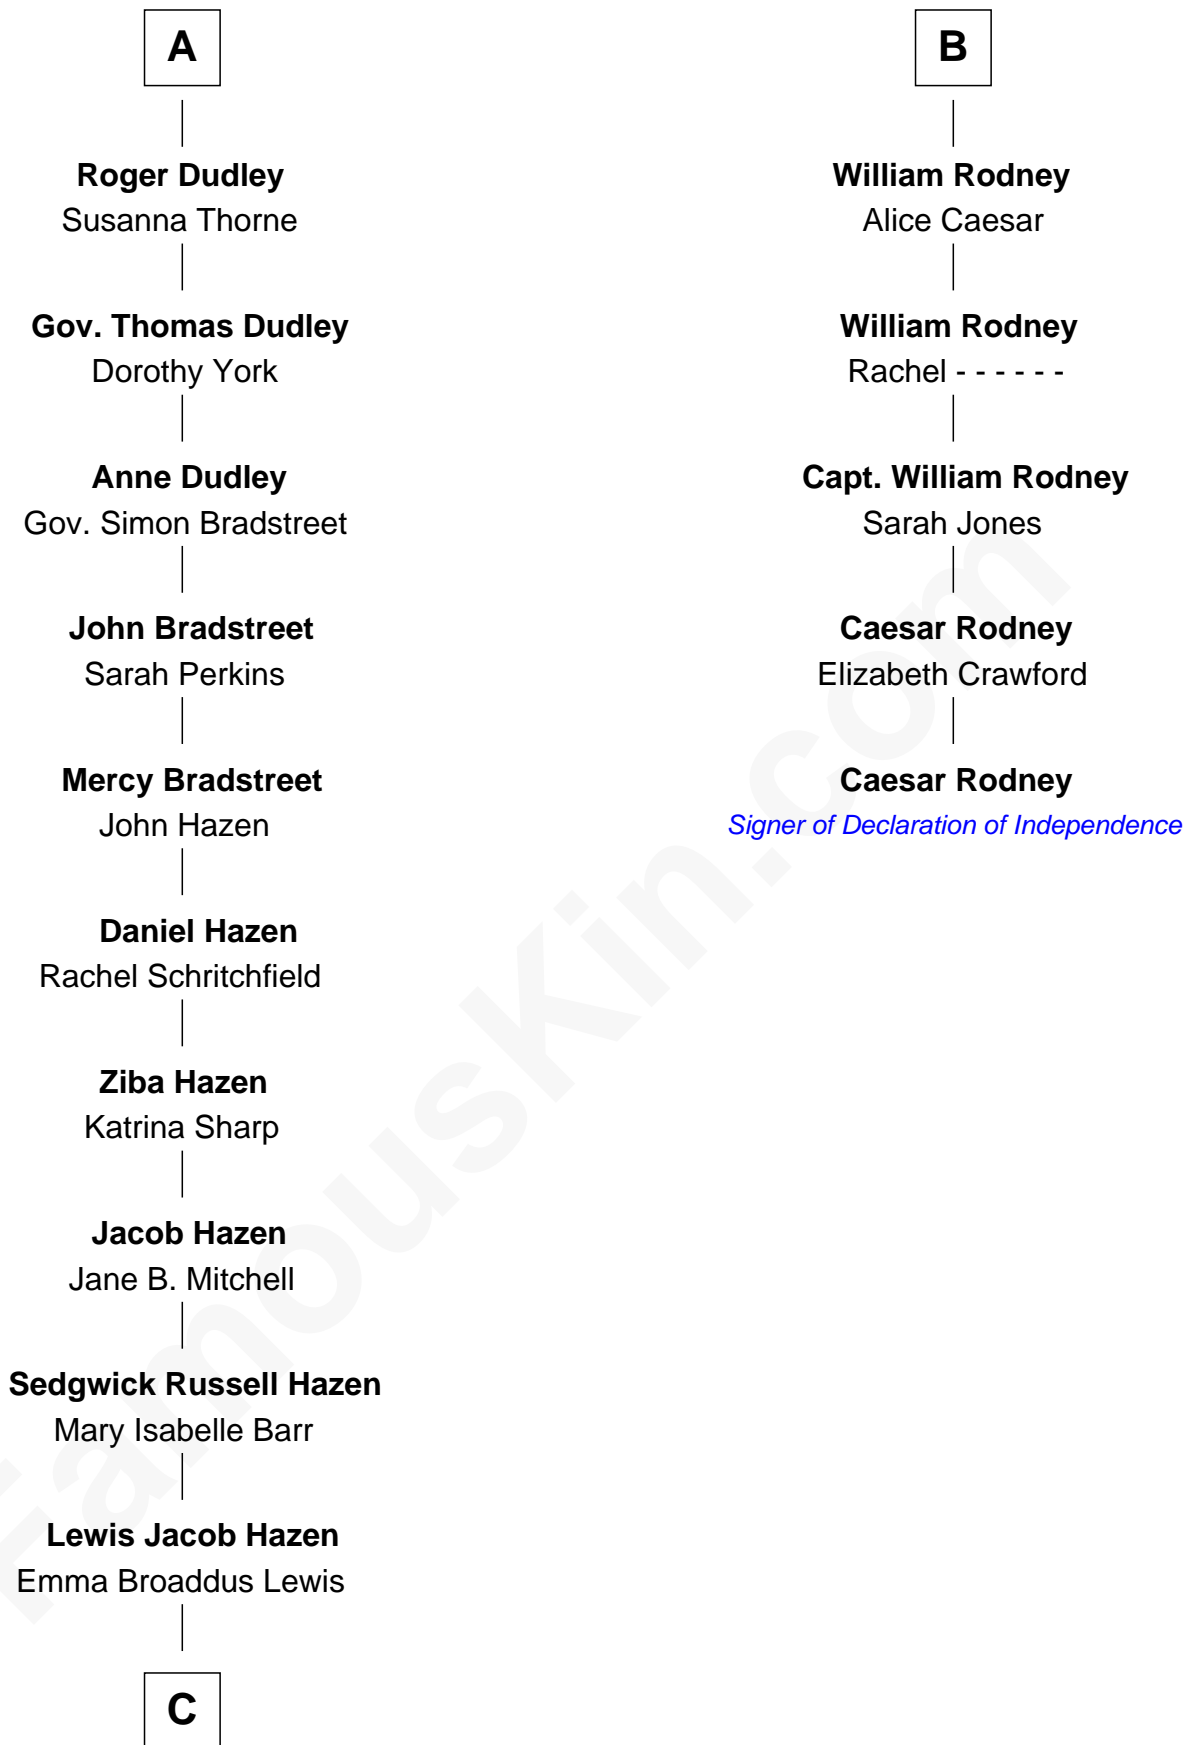

FamousKin.com

Relationship Chart of

J. K. Simmons

TV and Movie Actor

11th cousin 8 times removed of

Caesar Rodney

Signer of the Declaration of Independence

C

—
Ruth Hazen

Col. Ralph Archibald Kimble

—
Patricia Kimble

Dr. Donald William Simmons

—
J. K. Simmons

TV and Movie Actor