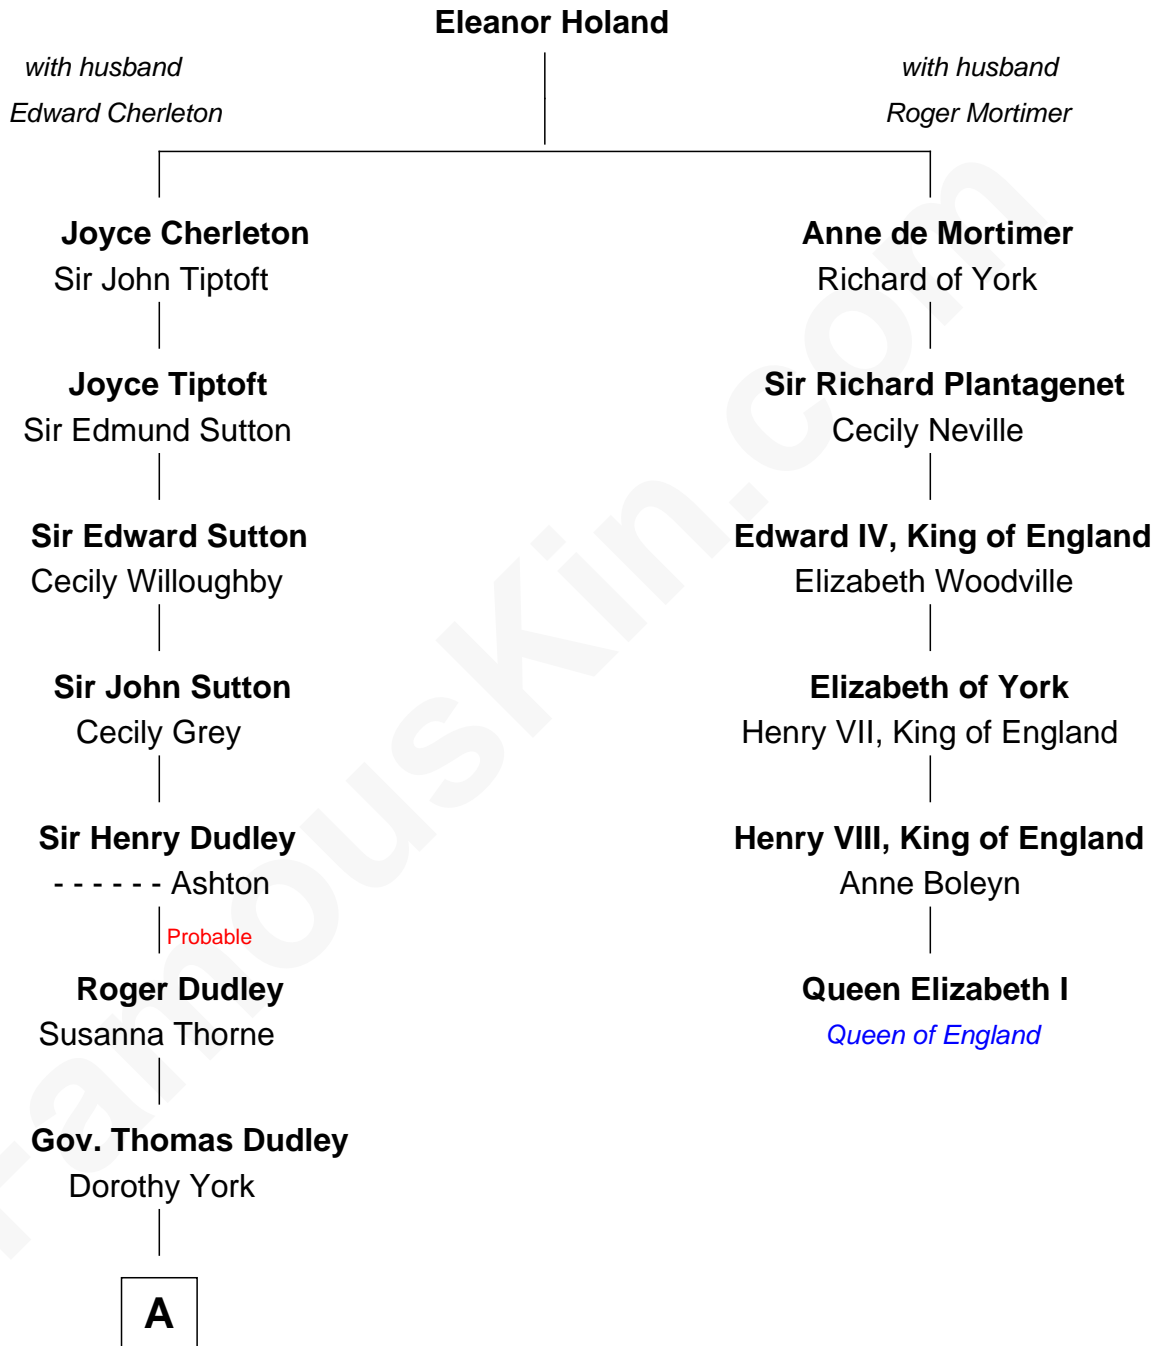

FamousKin.com Relationship Chart of

J. K. Simmons

TV and Movie Actor

5th cousin 12 times removed of

Queen Elizabeth I

Queen of England

A

—
Anne Dudley

Gov. Simon Bradstreet

—
John Bradstreet

Sarah Perkins

—
Mercy Bradstreet

John Hazen

—
Daniel Hazen

Rachel Schritchfield

—
Ziba Hazen