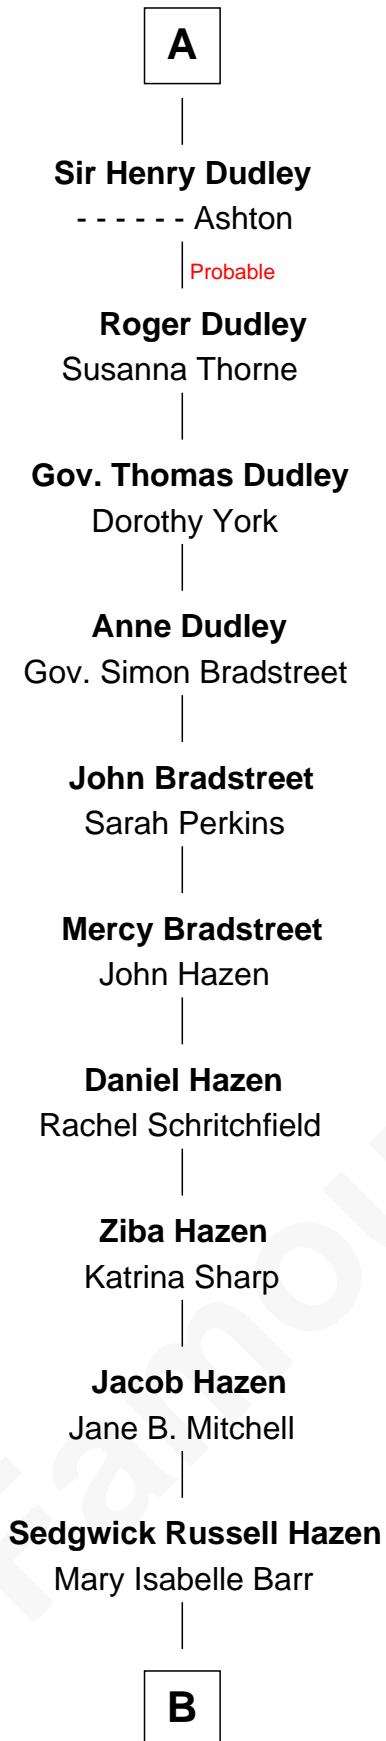

FamousKin.com Relationship Chart of

J. K. Simmons

TV and Movie Actor

7th cousin 13 times removed of

Queen Elizabeth I

Queen of England

Sir William de Ros
Margery de Badlesmere

Thomas de Ros
Beatrice de Stafford

Margaret de Ros
Sir Reynold Grey

Margaret Grey
Sir William Bonville

William Bonville
Elizabeth Harington

William Bonville
Katherine Neville

Cecily Bonville
Thomas Grey

Cecily Grey
Sir John Sutton

A

Maud de Roos
John de Welles

Anne de Welles
James Butler

James Butler
Joan Beauchamp

Sir Thomas Butler
Anne Hankeford

Margaret Butler
Sir William Boleyn

Thomas Boleyn
Elizabeth Howard

Anne Boleyn
Henry VIII, King of England

Queen Elizabeth I
Queen of England

B

—
Lewis Jacob Hazen
Emma Broaddus Lewis

—
Ruth Hazen
Col. Ralph Archibald Kimble

—
Patricia Kimble
Dr. Donald William Simmons

—
J. K. Simmons
TV and Movie Actor

FamousKin.com