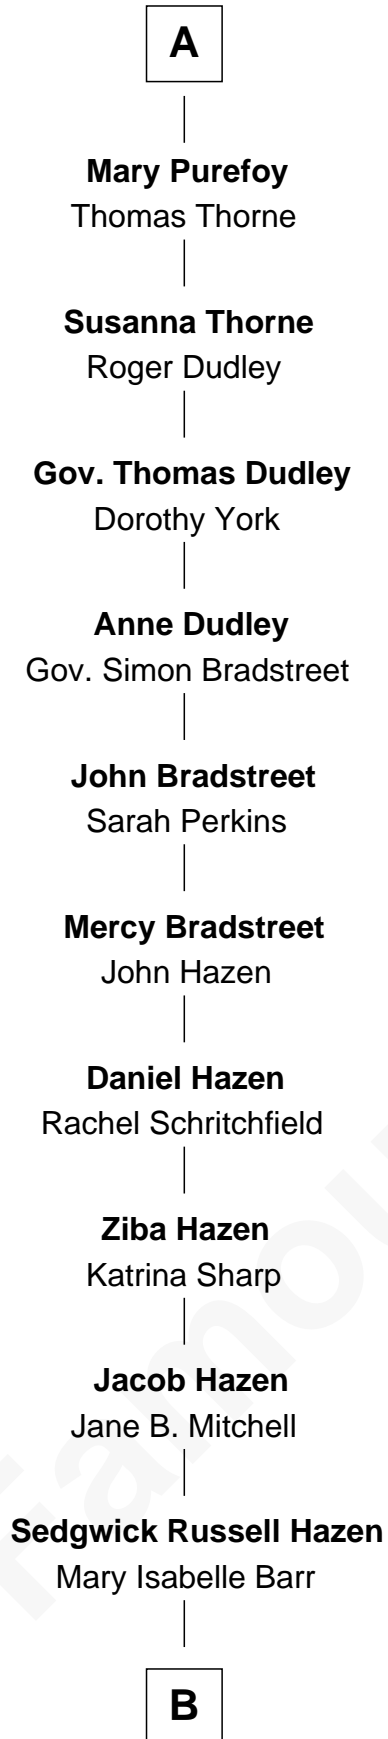

FamousKin.com Relationship Chart of

J. K. Simmons
TV and Movie Actor

7th cousin 13 times removed of

Queen Elizabeth I
Queen of England

Sir John Howard
Alice de Bois

Joan Howard
Sir Peter de Brewes

Beatrice Brewes
Sir Hugh Shirley

Sir Ralph Shirley
Joan Basset

Beatrice Shirley
John Brome

Isabel Brome
John Denton

Alice Denton
Nicholas Purefoy

Edward Purefoy
Anne Fettiplace

A

Sir Robert Howard
Margaret de Scales

Sir John Howard
Alice Tendring

Sir Robert Howard
Margaret Mowbray

Sir John Howard
Katherine Moleyns

Sir Thomas Howard
Elizabeth Tilney

Elizabeth Howard
Thomas Boleyn

Anne Boleyn
Henry VIII, King of England

Queen Elizabeth I
Queen of England

B

—
Lewis Jacob Hazen
Emma Broaddus Lewis

—
Ruth Hazen
Col. Ralph Archibald Kimble

—
Patricia Kimble
Dr. Donald William Simmons

—
J. K. Simmons
TV and Movie Actor