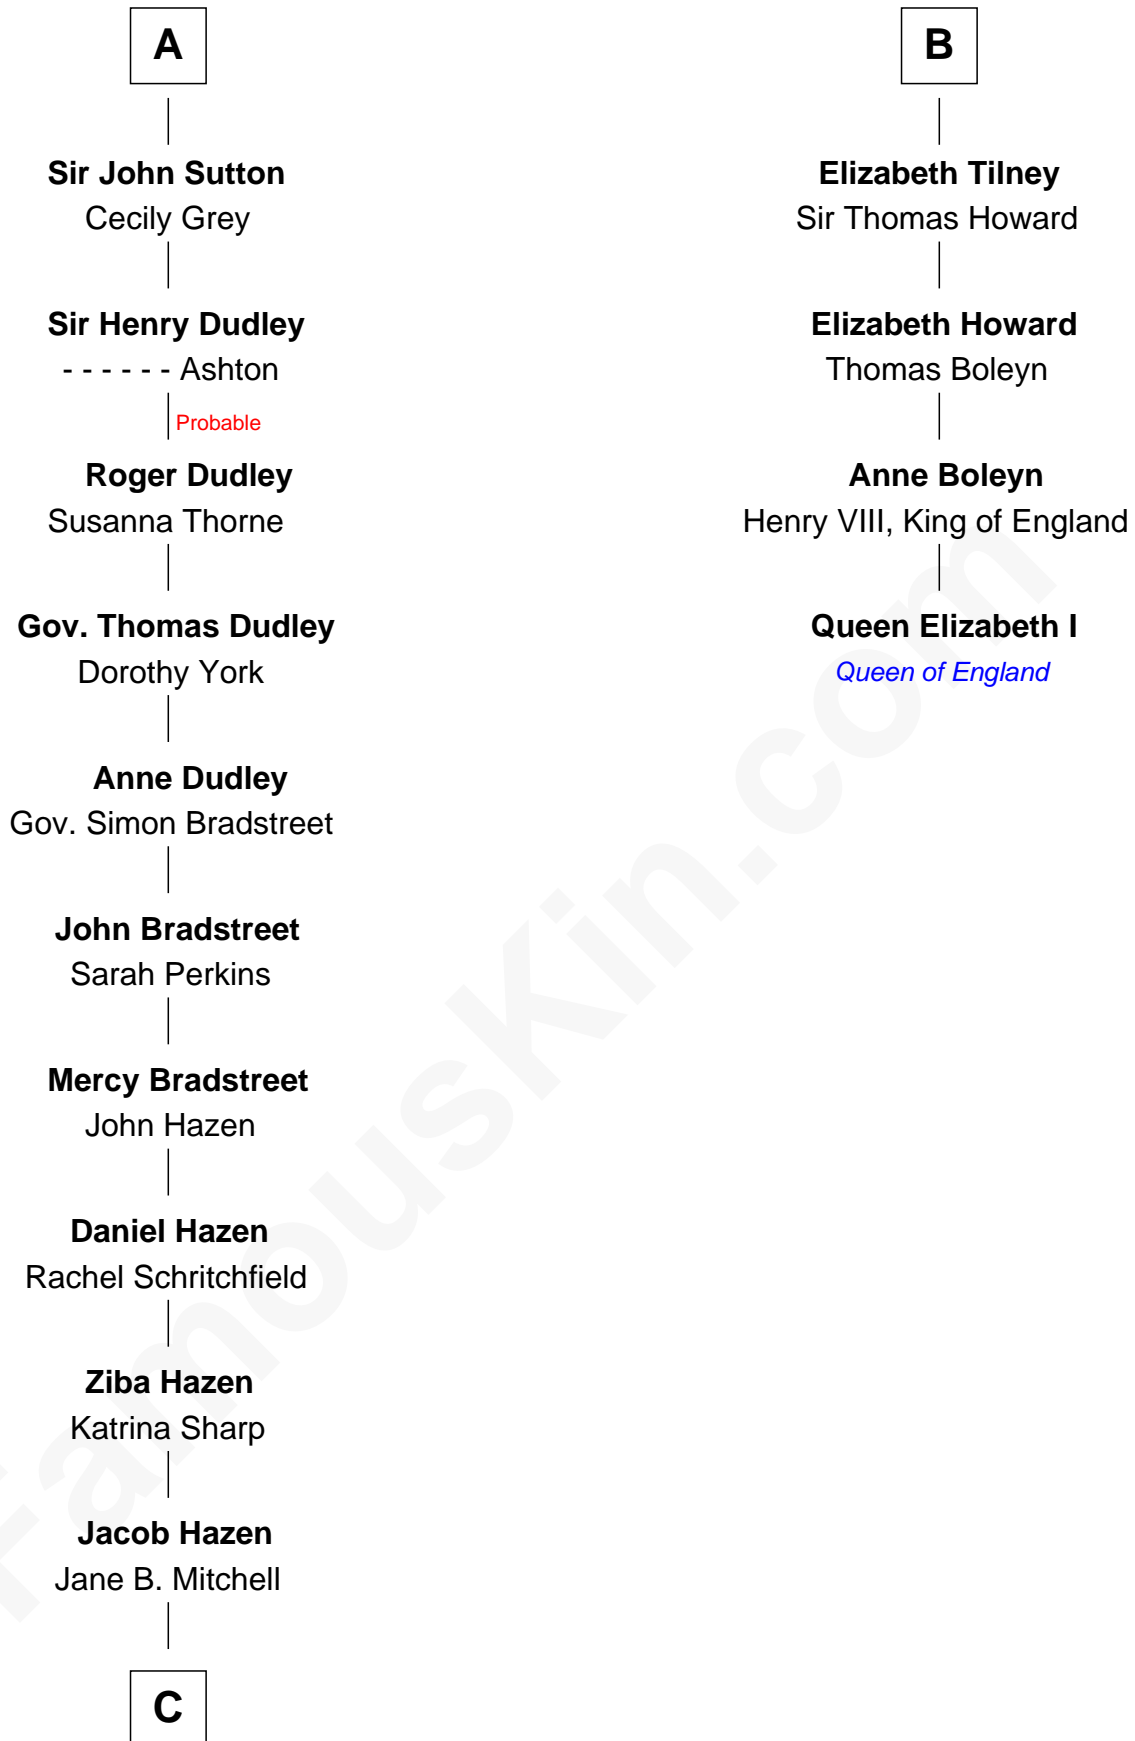

# FamousKin.com Relationship Chart of

**J. K. Simmons**  
*TV and Movie Actor*

10th cousin 11 times removed of

**Queen Elizabeth I**  
*Queen of England*

**Sir William de Cantilupe**  
Eve de Braiose

**C**

—  
**Sedgwick Russell Hazen**

Mary Isabelle Barr

—  
**Lewis Jacob Hazen**

Emma Broaddus Lewis

—  
**Ruth Hazen**

Col. Ralph Archibald Kimble

—  
**Patricia Kimble**

Dr. Donald William Simmons