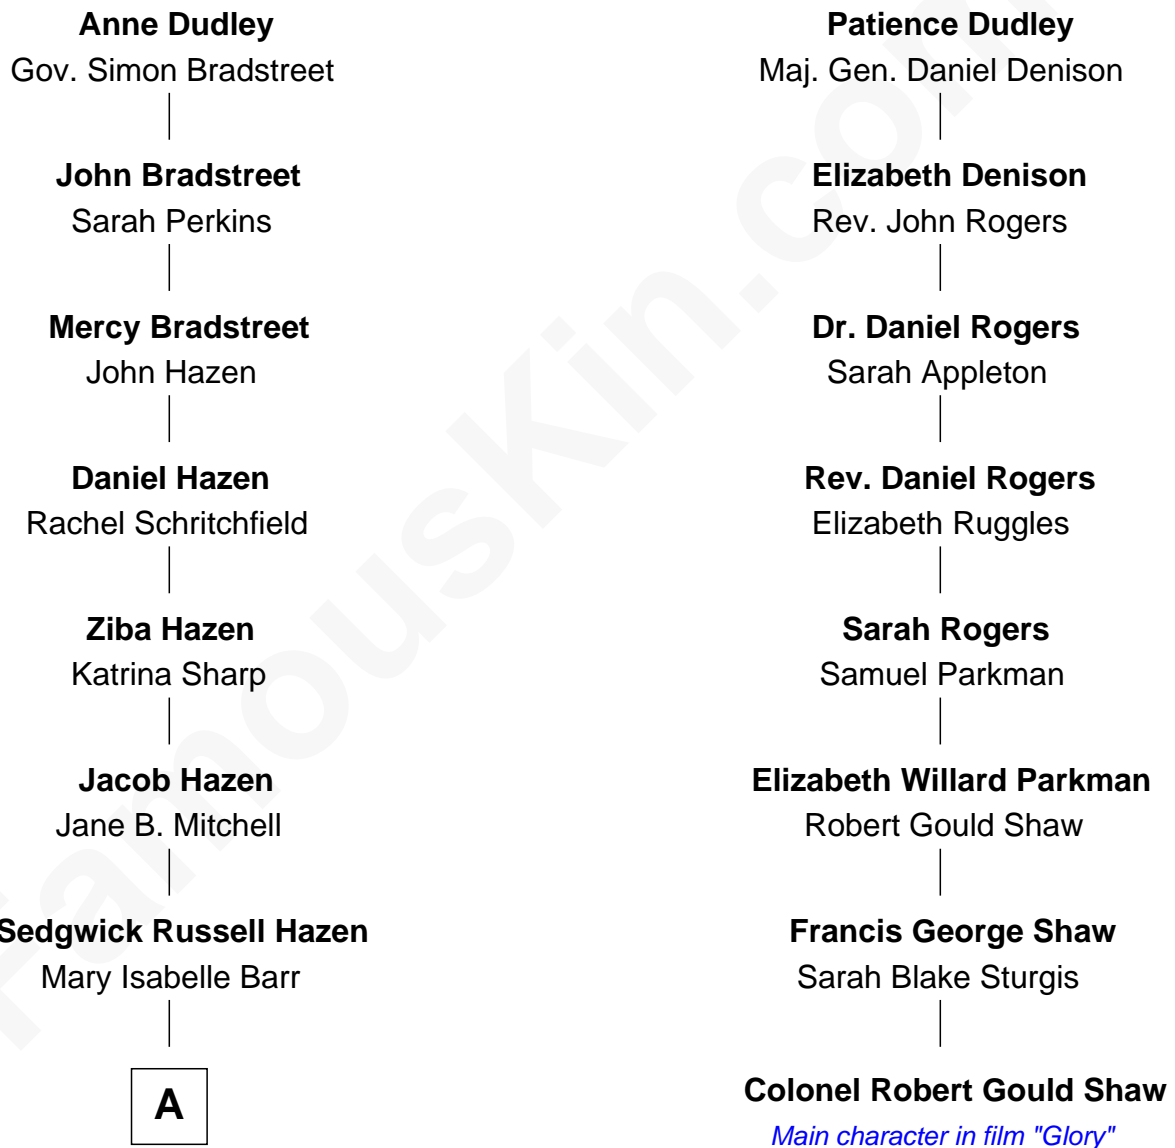

FamousKin.com

Relationship Chart of

J. K. Simmons

TV and Movie Actor

7th cousin 3 times removed of

Colonel Robert Gould Shaw

U.S. Civil War leader of film "Glory" fame

Gov. Thomas Dudley

Dorothy York

A

—
Lewis Jacob Hazen
Emma Broaddus Lewis

—
Ruth Hazen
Col. Ralph Archibald Kimble

—
Patricia Kimble
Dr. Donald William Simmons

—
J. K. Simmons
TV and Movie Actor