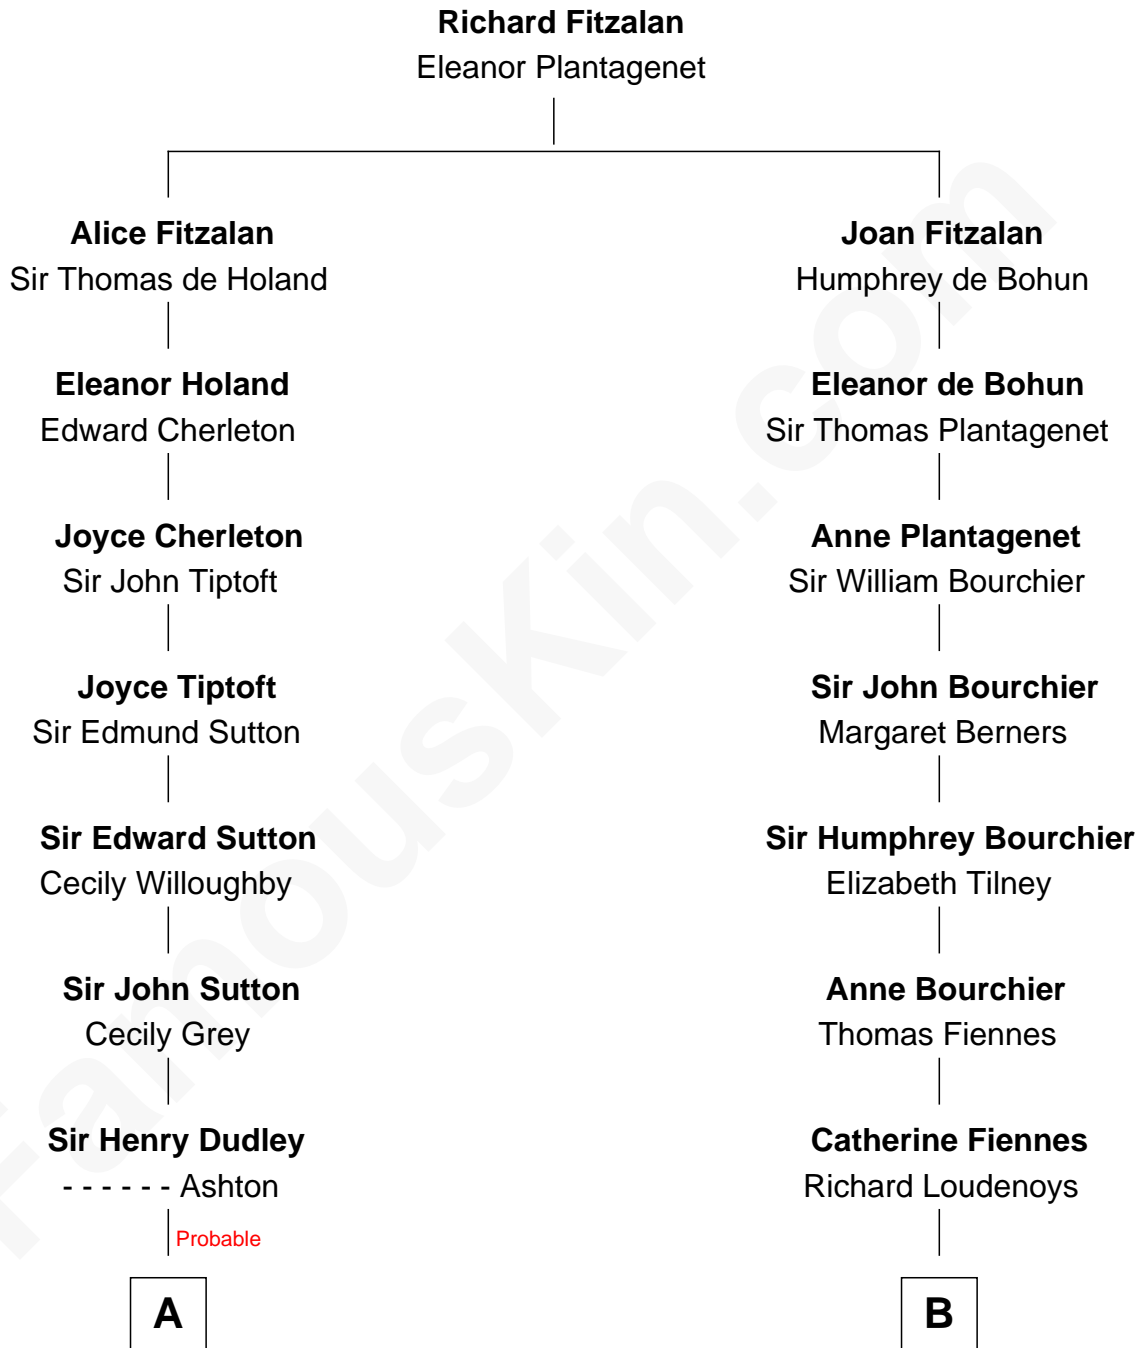

FamousKin.com Relationship Chart of

J. K. Simmons
TV and Movie Actor

19th cousin 2 times removed of

Anne Baxter
Movie Actress

C

Ruth Hazen
Col. Ralph Archibald Kimble

Patricia Kimble
Dr. Donald William Simmons