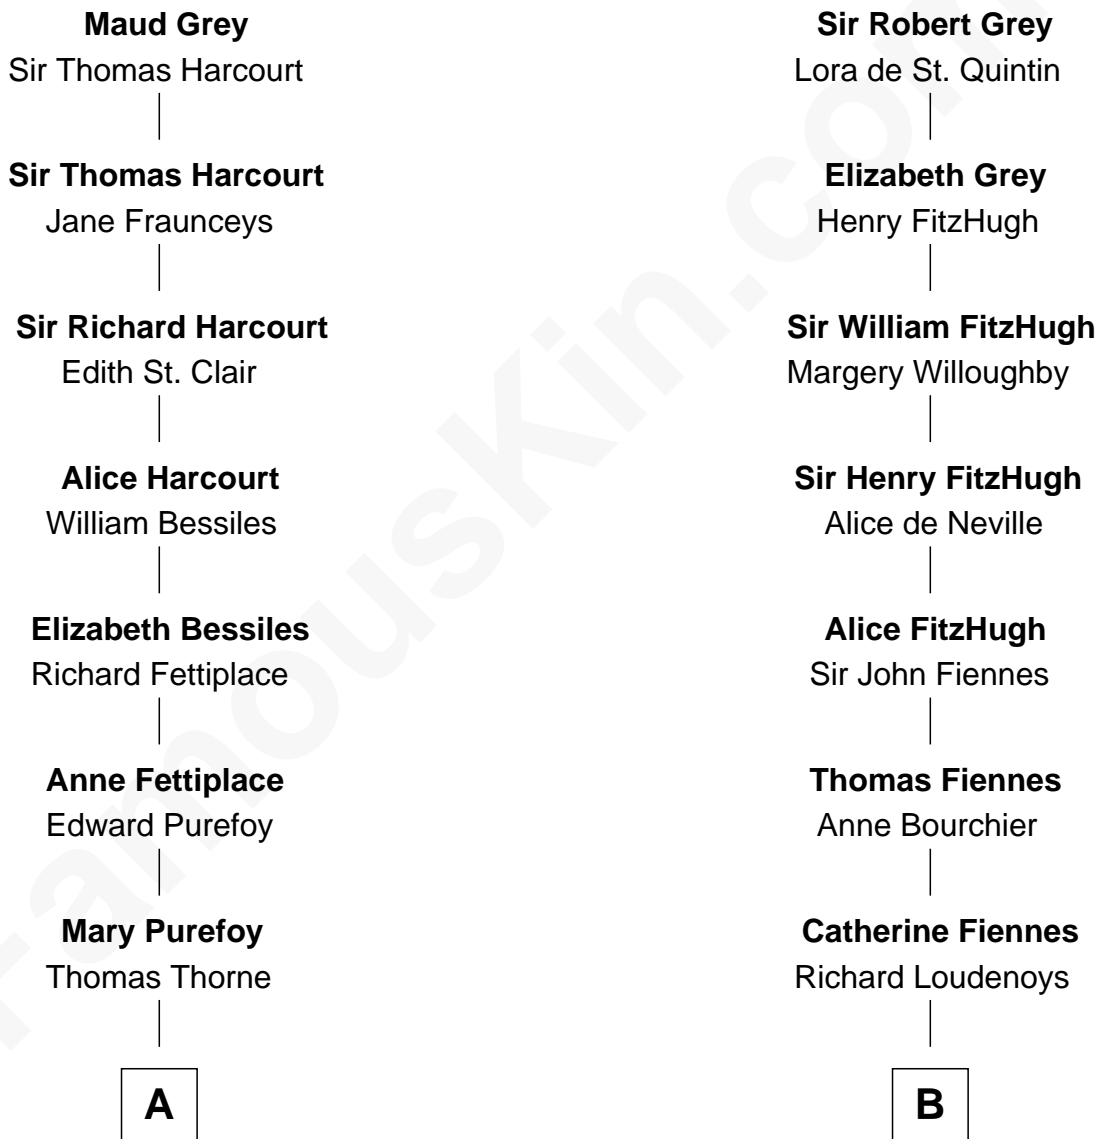

FamousKin.com

Relationship Chart of

J. K. Simmons
TV and Movie Actor

19th cousin 2 times removed of

Anne Baxter
Movie Actress

Sir John Grey
Avice Marmion

C

Ruth Hazen
Col. Ralph Archibald Kimble