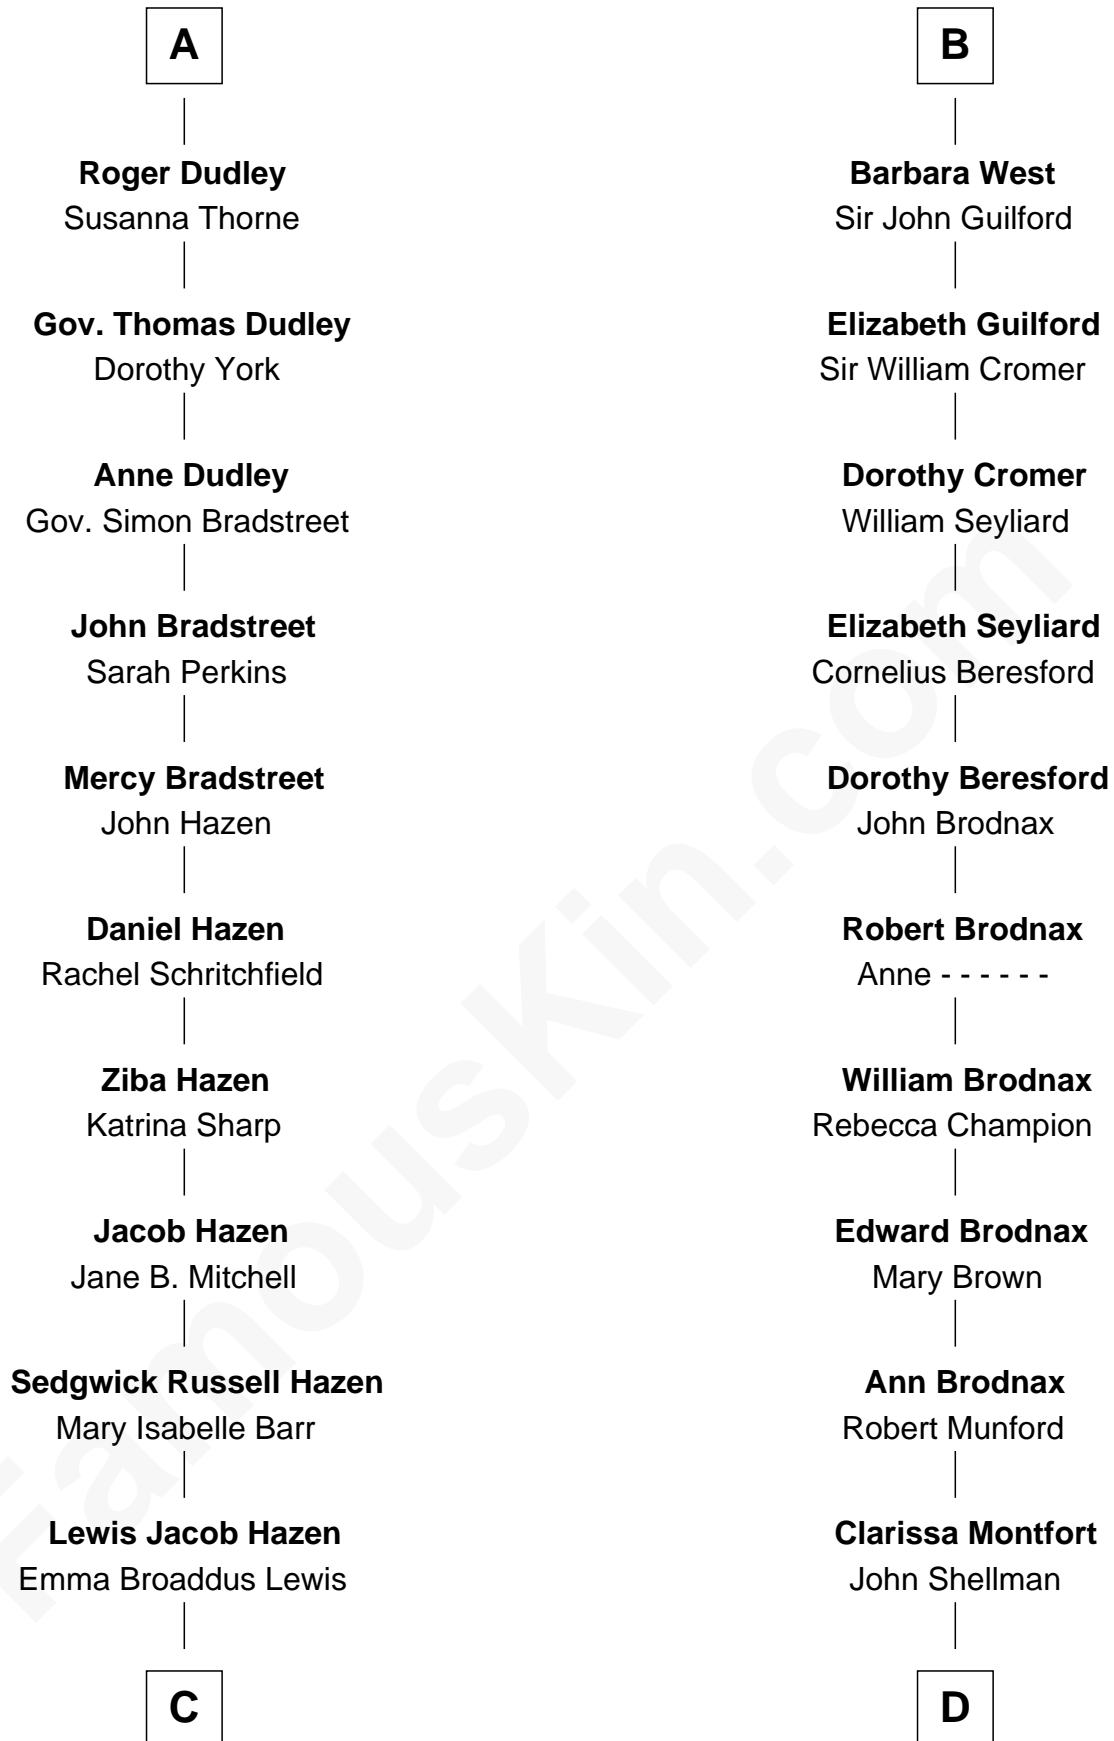

FamousKin.com Relationship Chart of

J. K. Simmons

TV and Movie Actor

19th cousin 2 times removed of

George H. W. Bush

41st U.S. President

C

Ruth Hazen
Col. Ralph Archibald Kimble

Patricia Kimble
Dr. Donald William Simmons

J. K. Simmons
TV and Movie Actor

D

Susan Montfort Shellman
Samuel Howard Fay

Harriet Eleanor Fay
Rev. James Smith Bush

Samuel Prescott Bush
Flora Sheldon

Prescott Sheldon Bush
Dorothy Wear Walker

George H. W. Bush
41st U.S. President