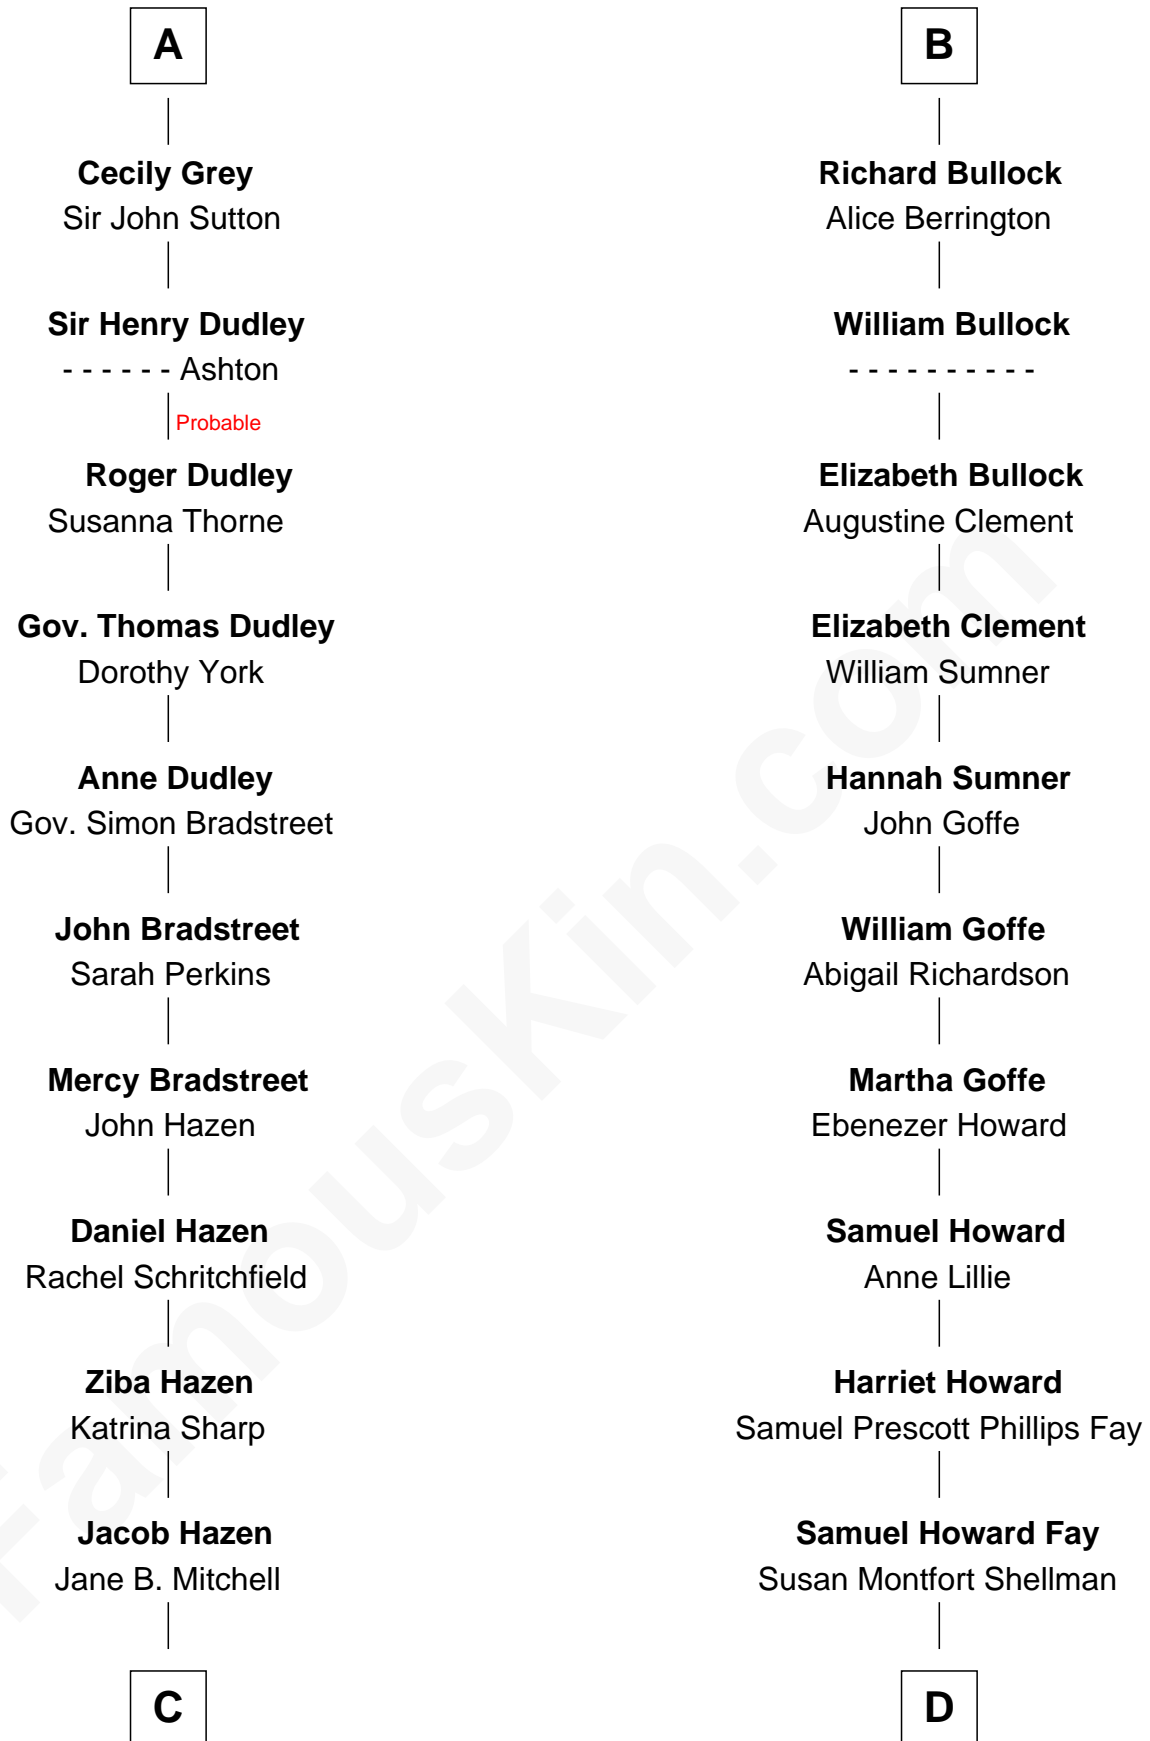

FamousKin.com Relationship Chart of

J. K. Simmons
TV and Movie Actor

20th cousin 1 time removed of

George H. W. Bush
41st U.S. President

Bartholomew de Badlesmere
Margaret de Clare

Margery de Badlesmere

Sir William de Ros

Thomas de Ros

Beatrice de Stafford

Margaret de Ros

Sir Reynold Grey

Margaret Grey

Sir William Bonville

William Bonville

Elizabeth Harington

Alice FitzWalter

Sir Richard de Vere

Alice Sergeaux

Sir John de Vere

Elizabeth Howard

Joan de Vere

Sir William Norreys

Margaret Norreys

Gilbert Bullock

Thomas Bullock

Alice Kingsmill

B

C

Sedgwick Russell Hazen

Mary Isabelle Barr

Lewis Jacob Hazen