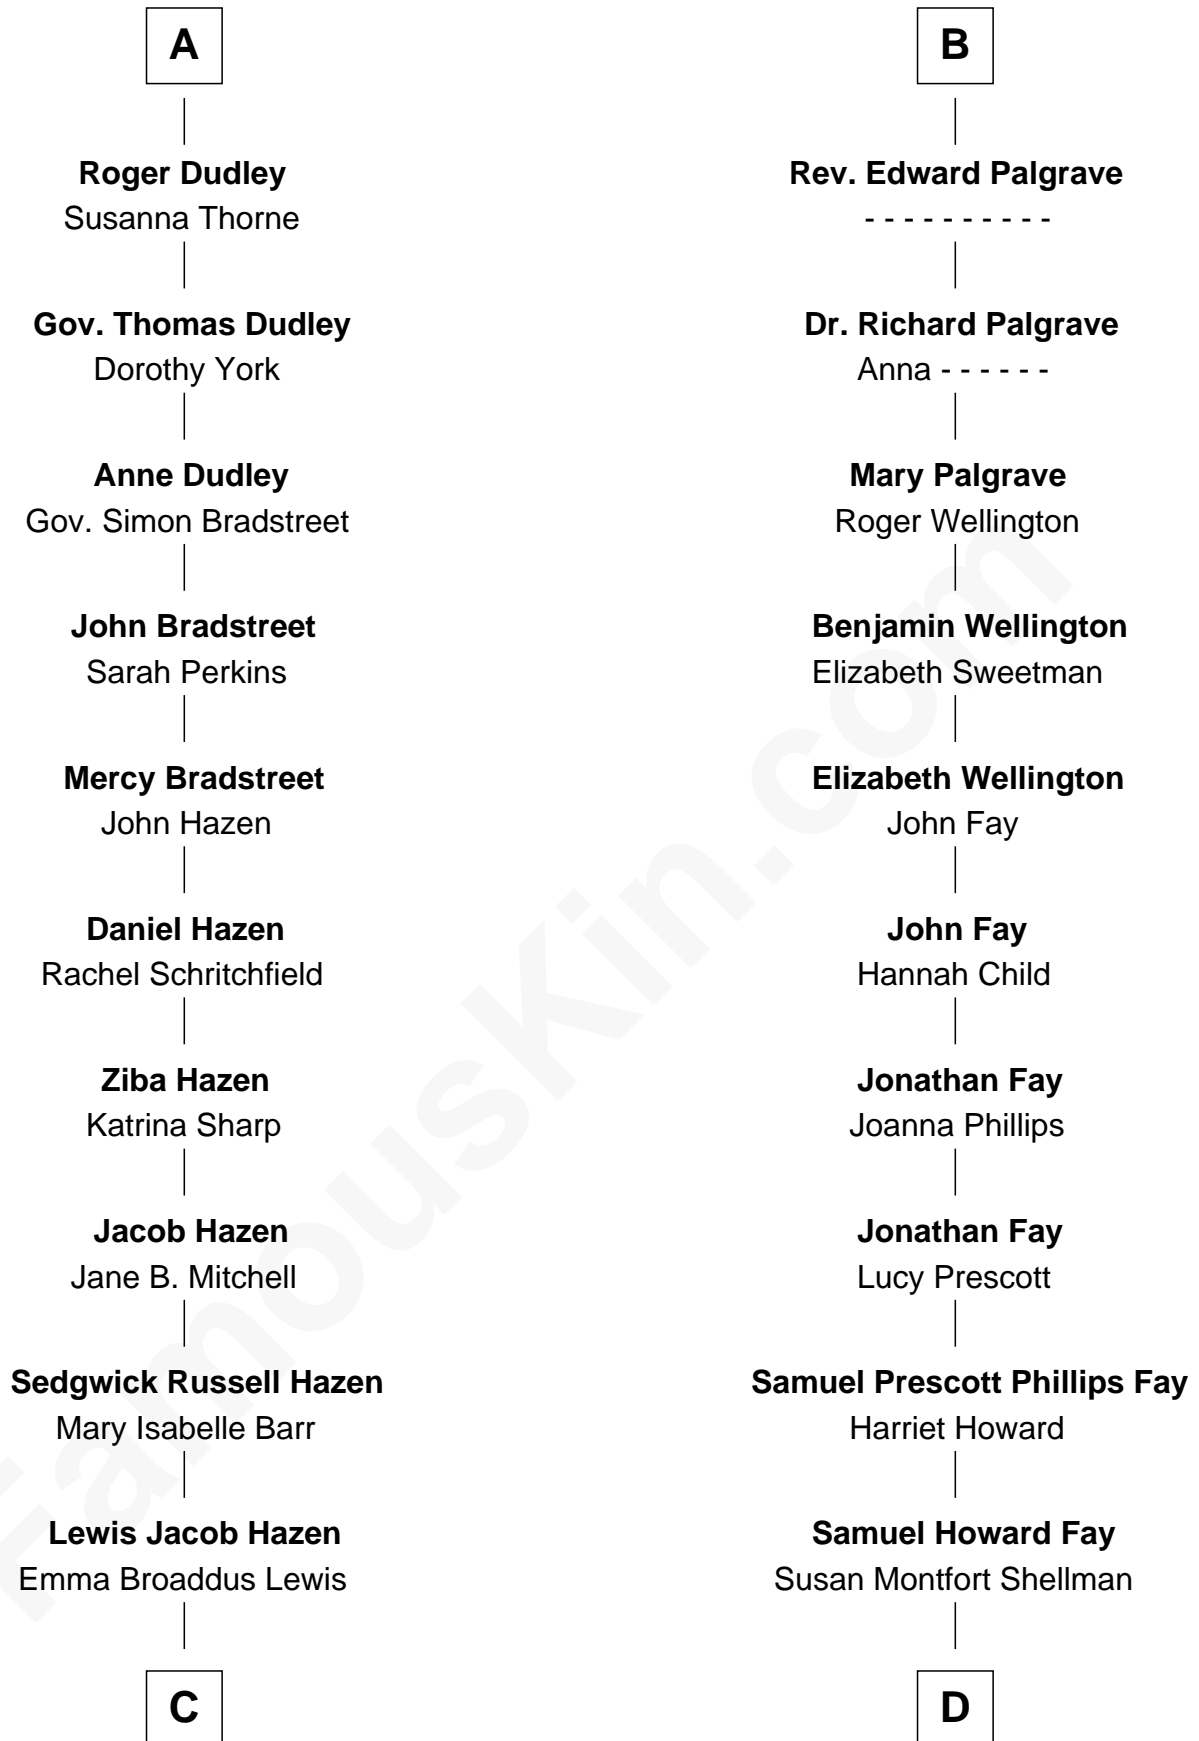

# FamousKin.com Relationship Chart of

**J. K. Simmons**

*TV and Movie Actor*

19th cousin 1 time removed of

**George H. W. Bush**

*41st U.S. President*

**C**

**Ruth Hazen**  
Col. Ralph Archibald Kimble

**Patricia Kimble**  
Dr. Donald William Simmons

**J. K. Simmons**  
*TV and Movie Actor*

**D**

**Harriet Eleanor Fay**  
Rev. James Smith Bush

**Samuel Prescott Bush**  
Flora Sheldon

**Prescott Sheldon Bush**  
Dorothy Wear Walker

**George H. W. Bush**  
*41st U.S. President*