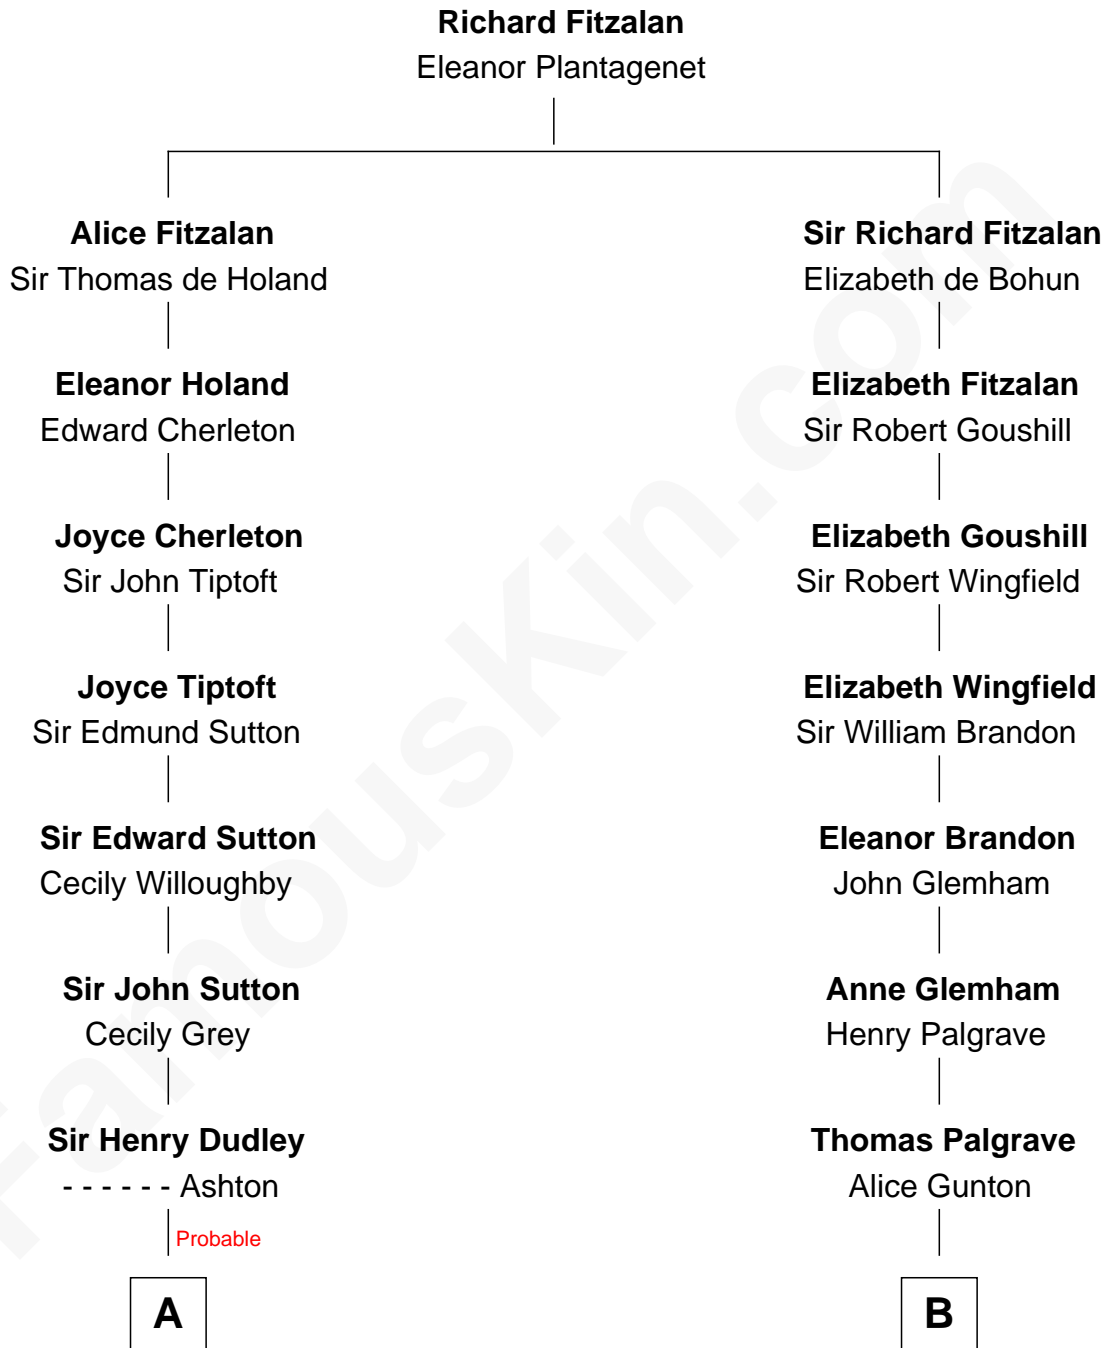

# FamousKin.com Relationship Chart of

**J. K. Simmons**

*TV and Movie Actor*

19th cousin 1 time removed of

**George H. W. Bush**

*41st U.S. President*

**C**

**Ruth Hazen**  
Col. Ralph Archibald Kimble

**Patricia Kimble**  
Dr. Donald William Simmons

**J. K. Simmons**  
*TV and Movie Actor*

**D**

**Harriet Eleanor Fay**  
Rev. James Smith Bush

**Samuel Prescott Bush**  
Flora Sheldon

**Prescott Sheldon Bush**  
Dorothy Wear Walker

**George H. W. Bush**  
*41st U.S. President*