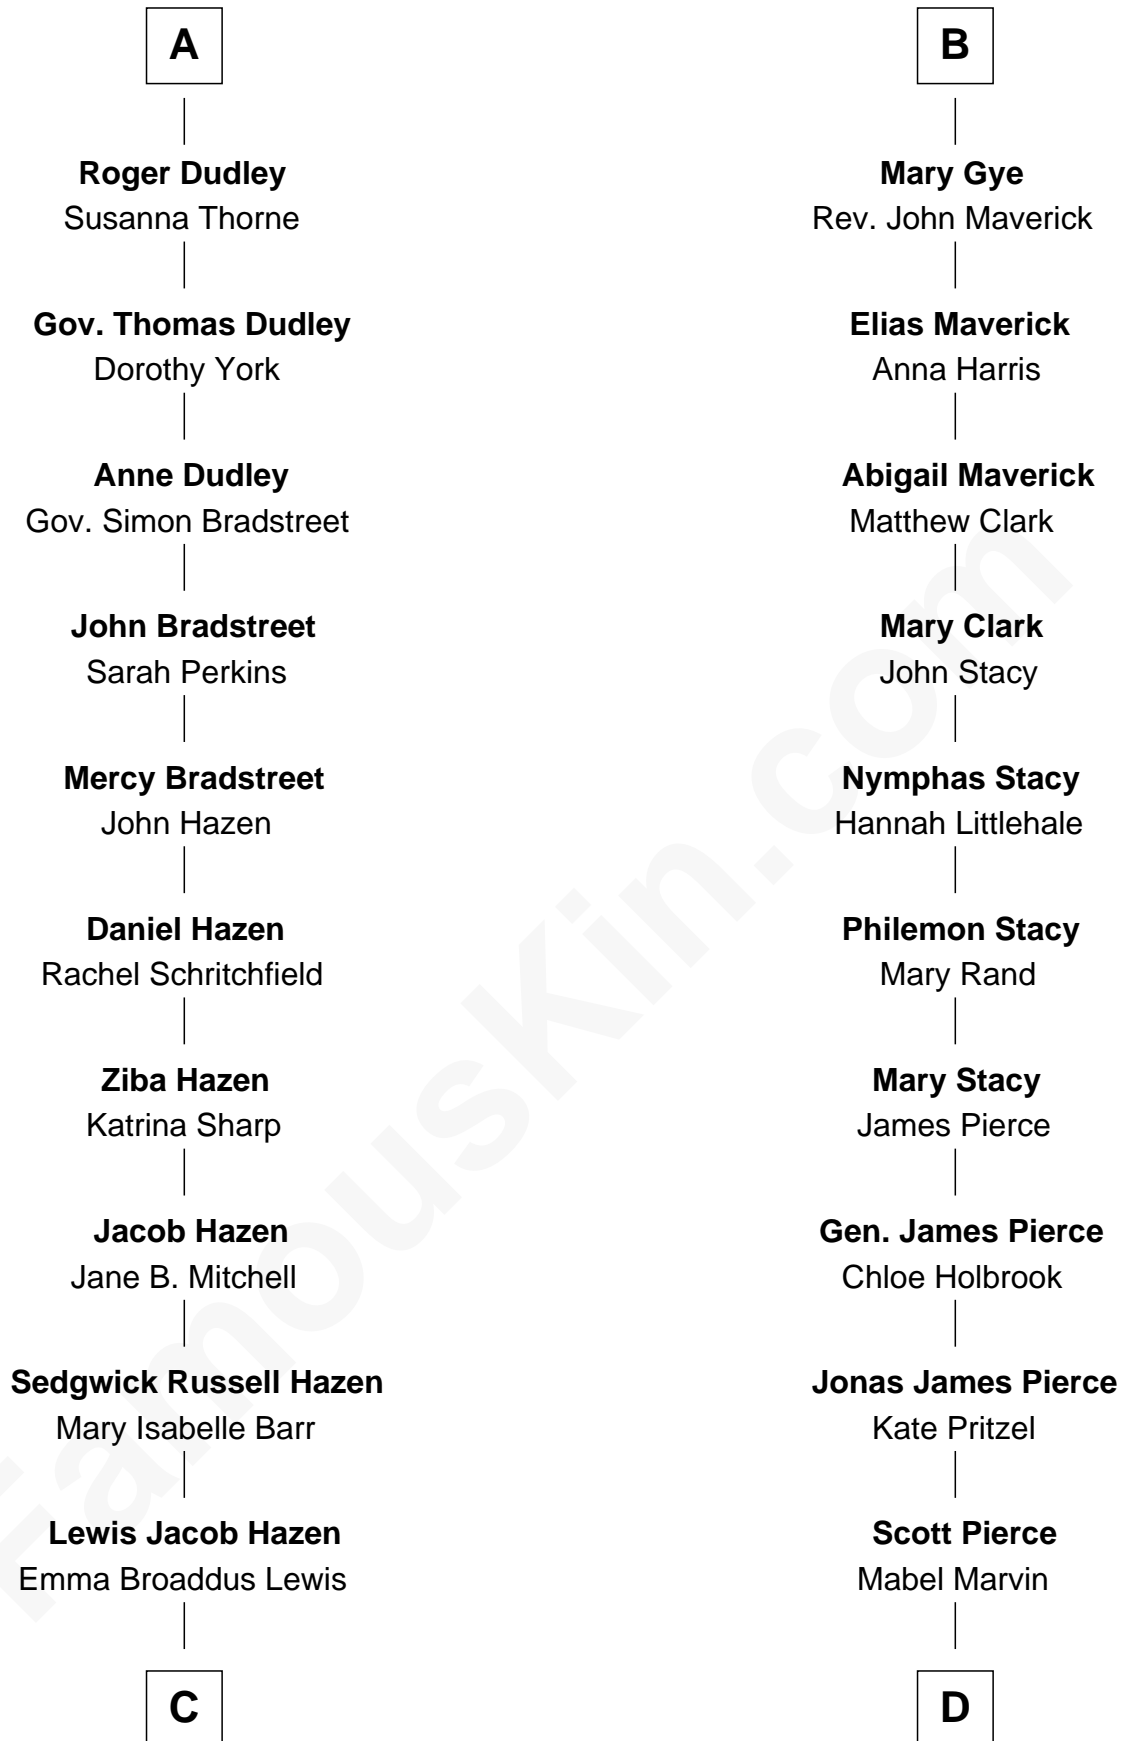

FamousKin.com Relationship Chart of

J. K. Simmons
TV and Movie Actor

18th cousin 1 time removed of

Barbara (Pierce) Bush
First Lady of President George H.W. Bush

C

Ruth Hazen
Col. Ralph Archibald Kimble

Patricia Kimble
Dr. Donald William Simmons

J. K. Simmons
TV and Movie Actor

D

Marvin Pierce
Pauline Robinson

Barbara (Pierce) Bush
First Lady of George H.W. Bush

FamousKin.com