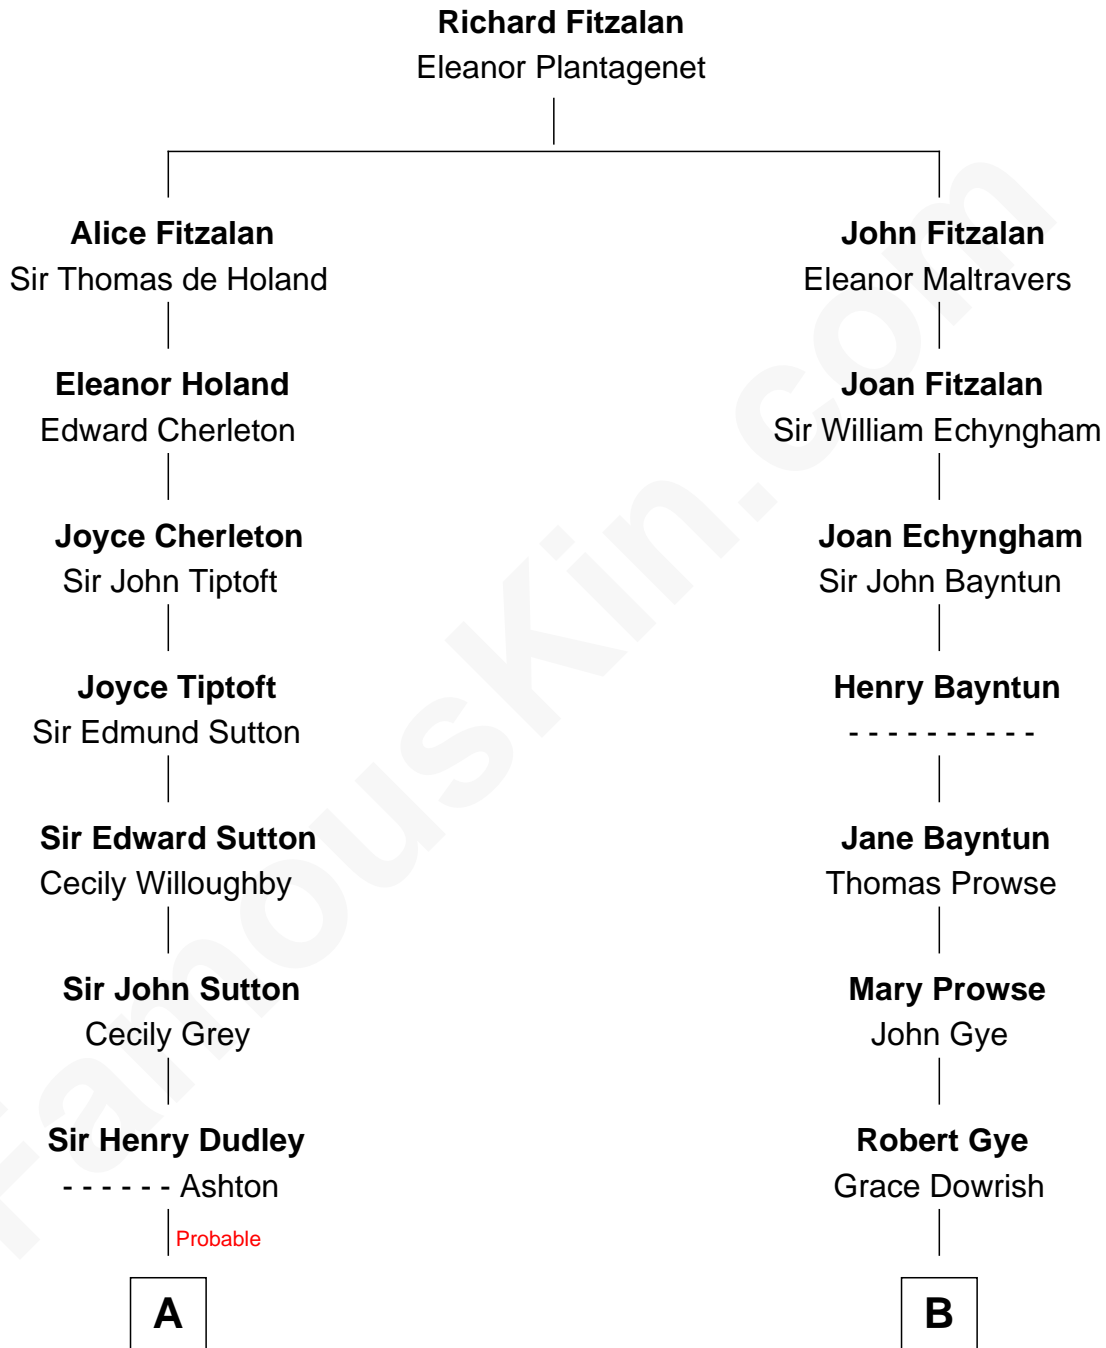

FamousKin.com Relationship Chart of

J. K. Simmons
TV and Movie Actor

18th cousin 1 time removed of

Barbara (Pierce) Bush
First Lady of President George H.W. Bush

C

Ruth Hazen
Col. Ralph Archibald Kimble

Patricia Kimble
Dr. Donald William Simmons