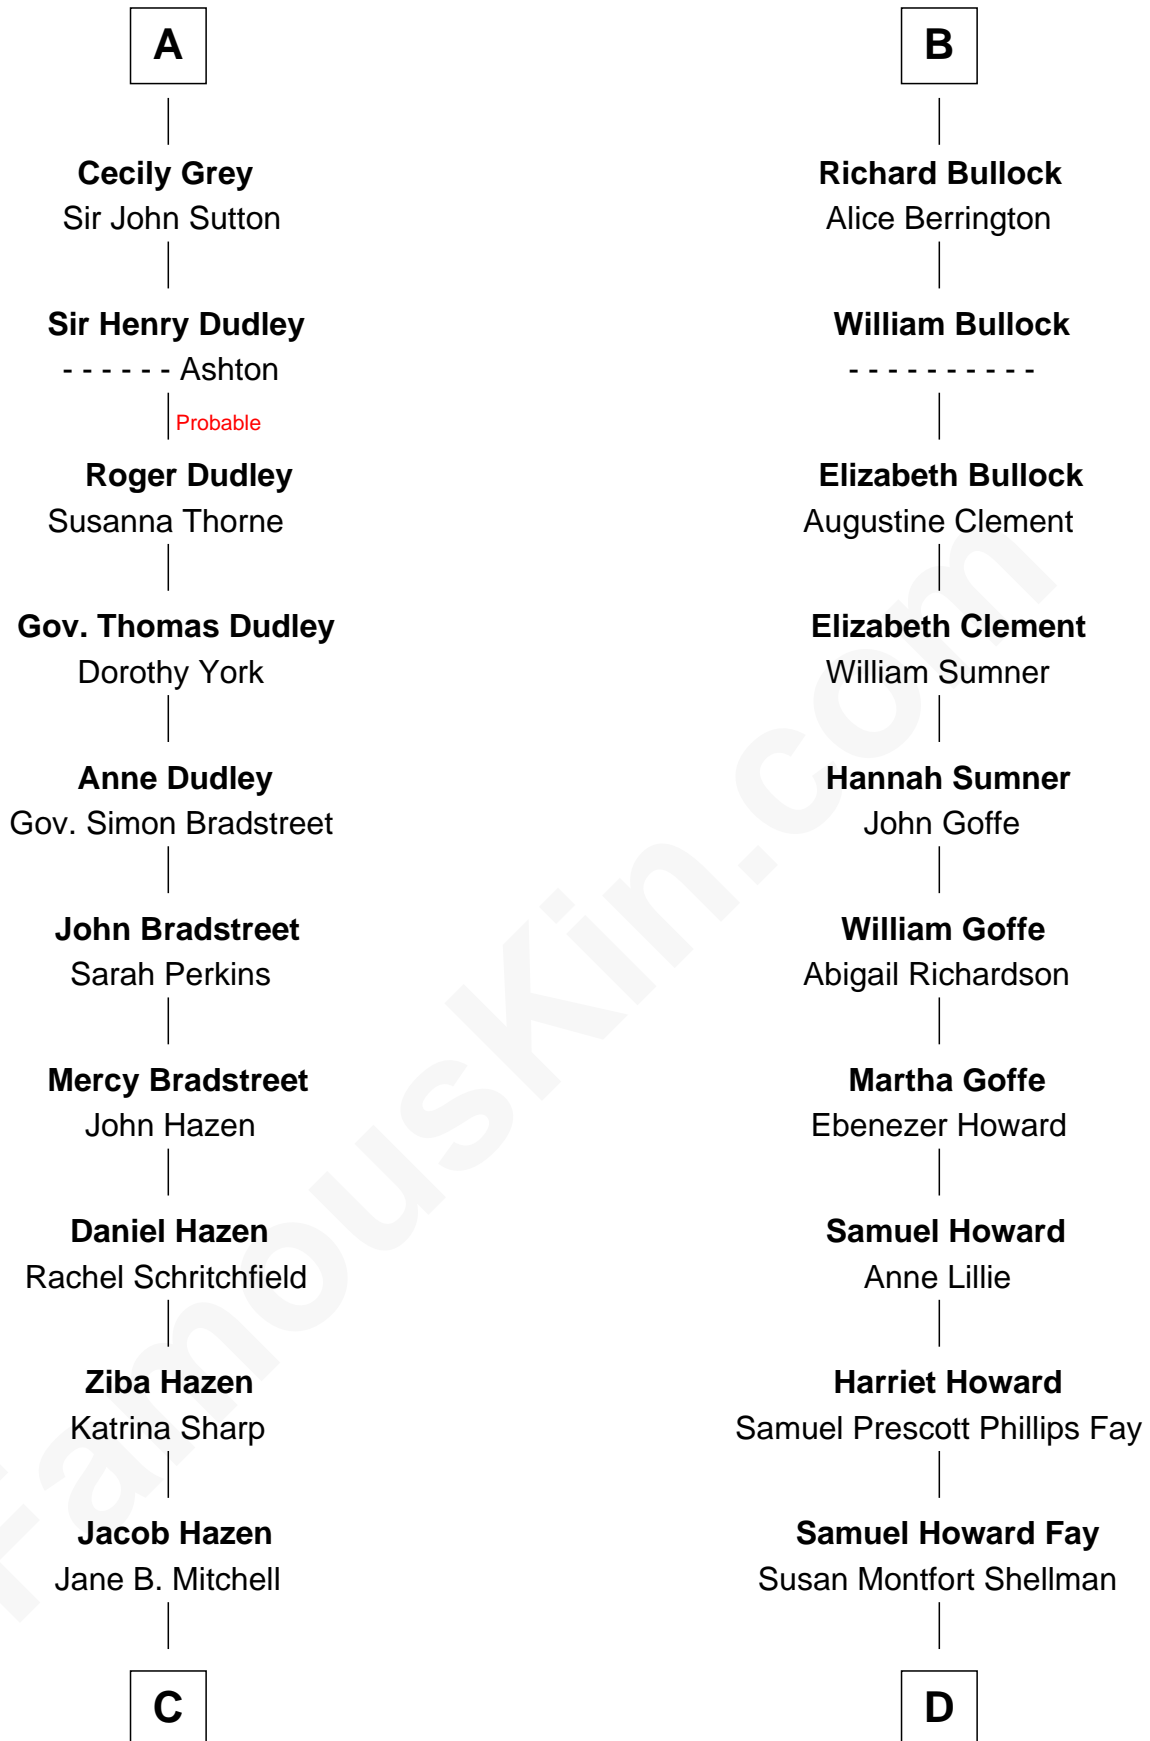

# FamousKin.com Relationship Chart of

**J. K. Simmons**  
*TV and Movie Actor*

21st cousin of

**George W. Bush**  
*43rd U.S. President*

**Bartholomew de Badlesmere**  
Margaret de Clare

**Margery de Badlesmere**

Elizabeth Harington

**William Bonville**

Katherine Neville

**Cecily Bonville**

Thomas Grey

**A**

**Maud de Badlesmere**

John de Vere

**Aubrey de Vere**

Alice FitzWalter

**Sir Richard de Vere**

Alice Sergeaux

**Sir John de Vere**

Elizabeth Howard

**Joan de Vere**

Sir William Norreys

**Margaret Norreys**

Gilbert Bullock

**Thomas Bullock**

Alice Kingsmill

**B**

**C**

**Sedgwick Russell Hazen**

Mary Isabelle Barr