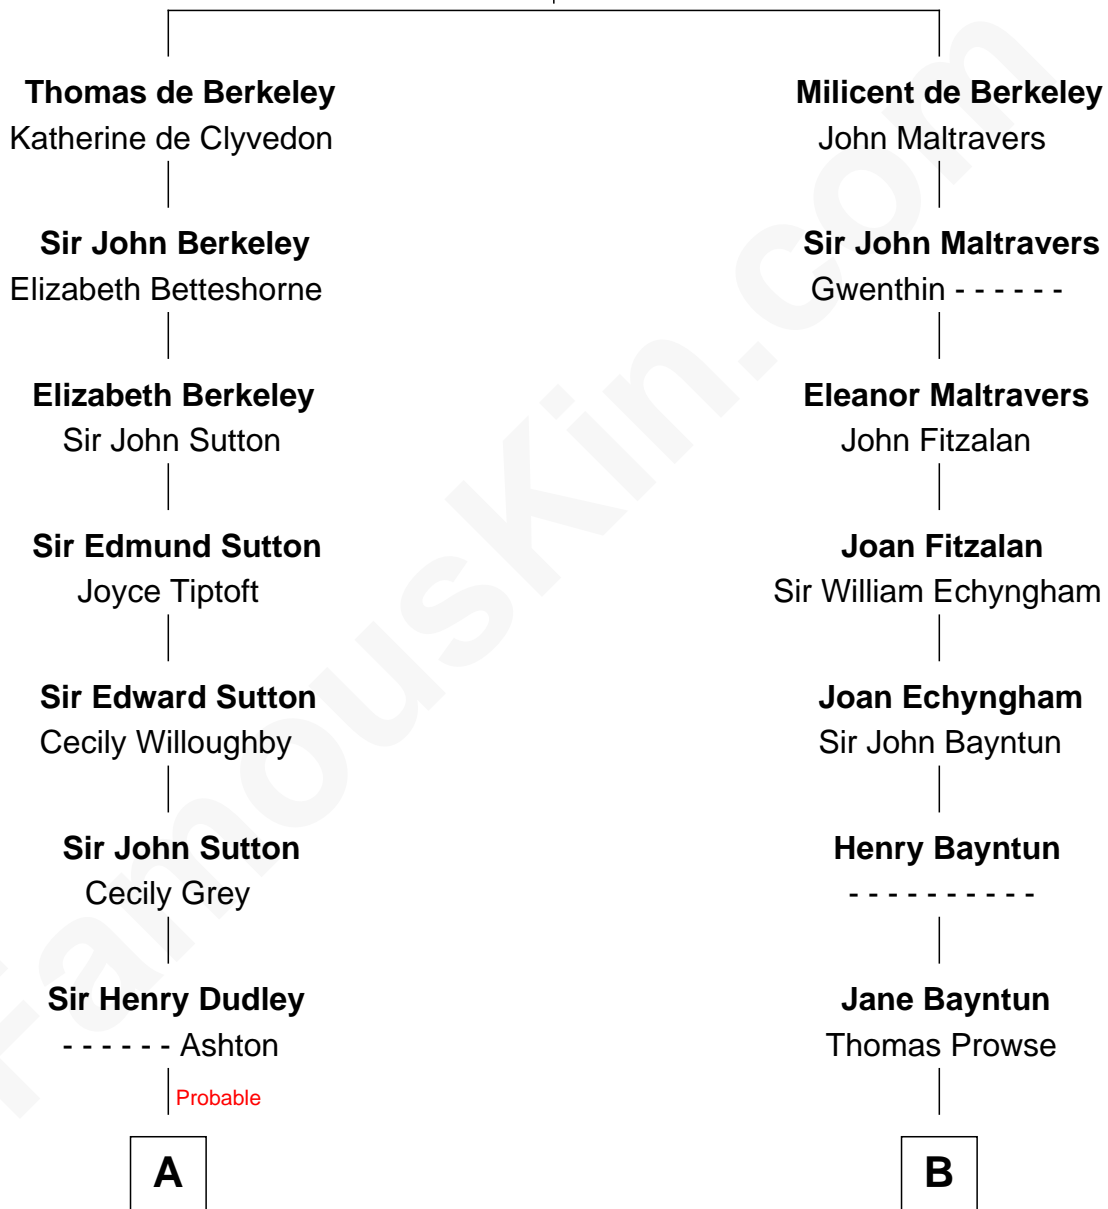

# FamousKin.com Relationship Chart of

**J. K. Simmons**

*TV and Movie Actor*

19th cousin 2 times removed of

**George W. Bush**

*43rd U.S. President*

**Sir Maurice de Berkeley**

Eve la Zouche

**C**

**Ruth Hazen**  
Col. Ralph Archibald Kimble

**Patricia Kimble**  
Dr. Donald William Simmons

**J. K. Simmons**  
*TV and Movie Actor*

**D**

**Jonas James Pierce**  
Kate Pritzel

**Scott Pierce**  
Mabel Marvin

**Marvin Pierce**  
Pauline Robinson

**Barbara Pierce**  
George Herbert Walker Bush

**George W. Bush**  
*43rd U.S. President*