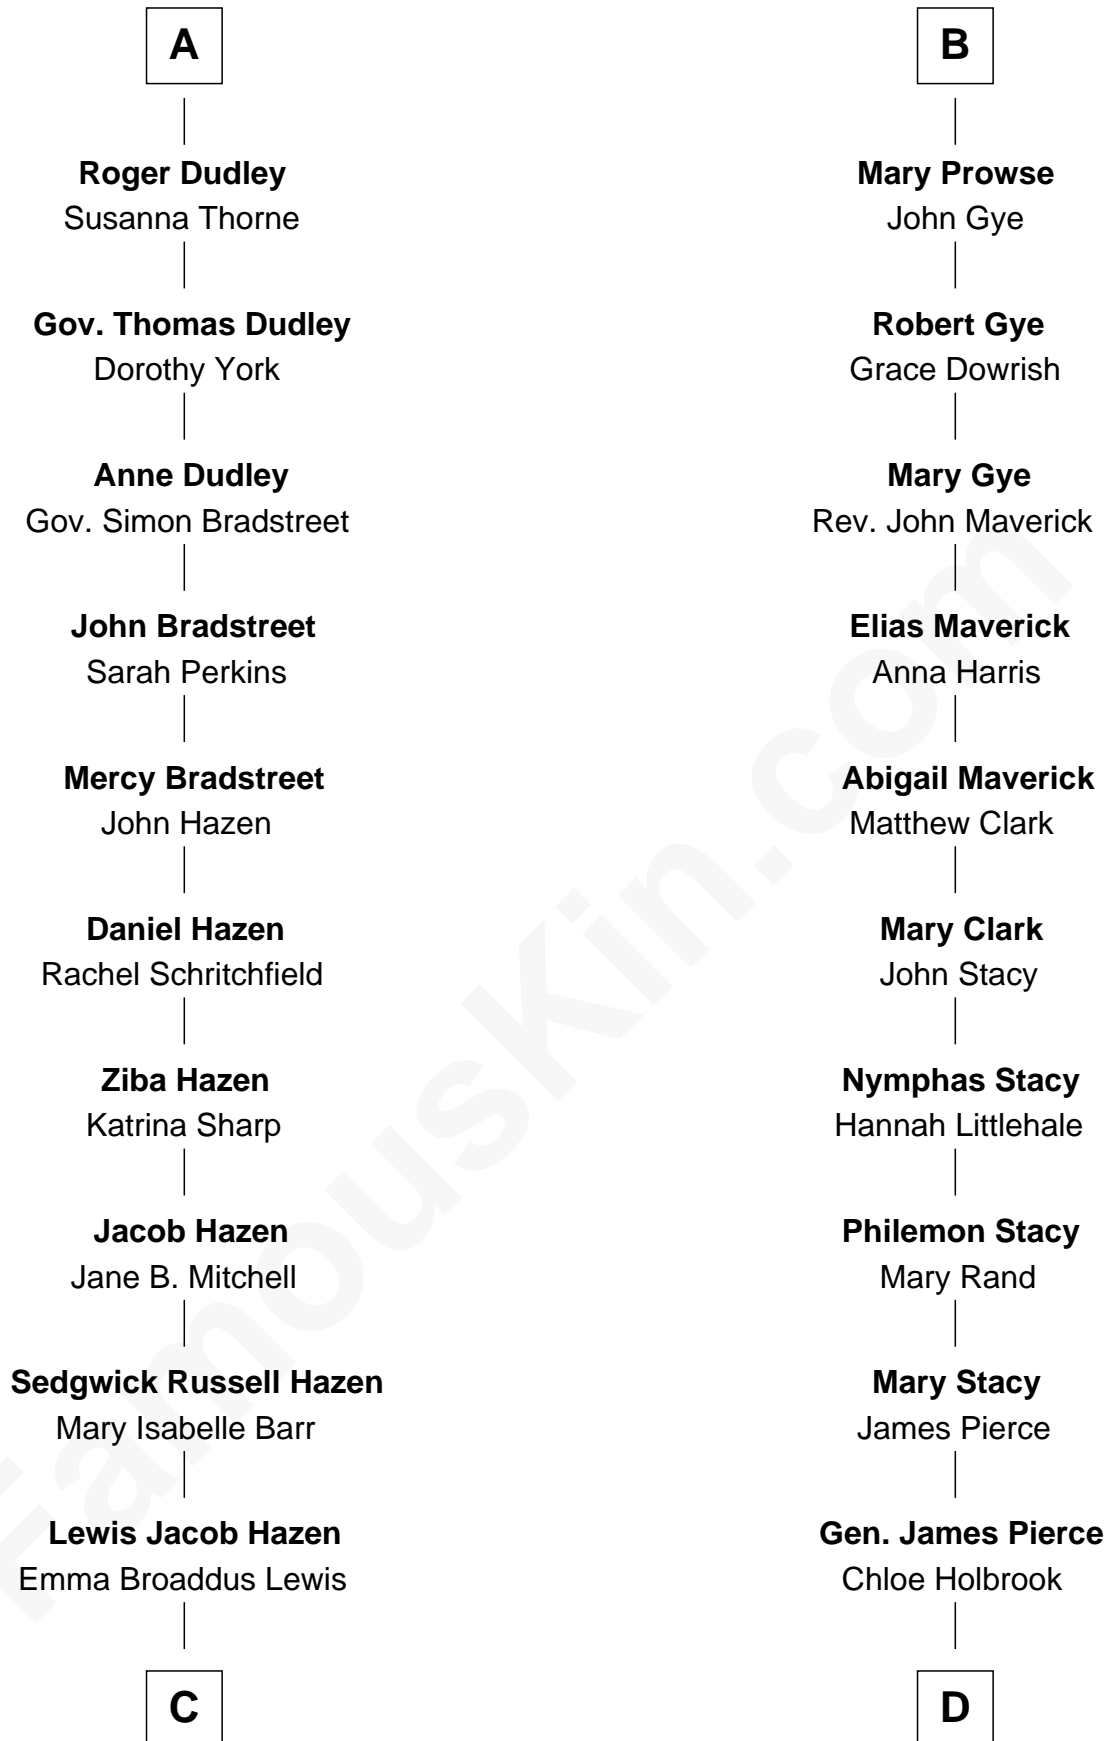

# FamousKin.com Relationship Chart of

**J. K. Simmons**

*TV and Movie Actor*

19th cousin 2 times removed of

**George W. Bush**

*43rd U.S. President*

**Sir Maurice de Berkeley**

Eve la Zouche

**C**

**Ruth Hazen**  
Col. Ralph Archibald Kimble

**Patricia Kimble**  
Dr. Donald William Simmons

**J. K. Simmons**  
*TV and Movie Actor*

**D**

**Jonas James Pierce**  
Kate Pritzel

**Scott Pierce**  
Mabel Marvin

**Marvin Pierce**  
Pauline Robinson

**Barbara Pierce**  
George Herbert Walker Bush

**George W. Bush**  
*43rd U.S. President*