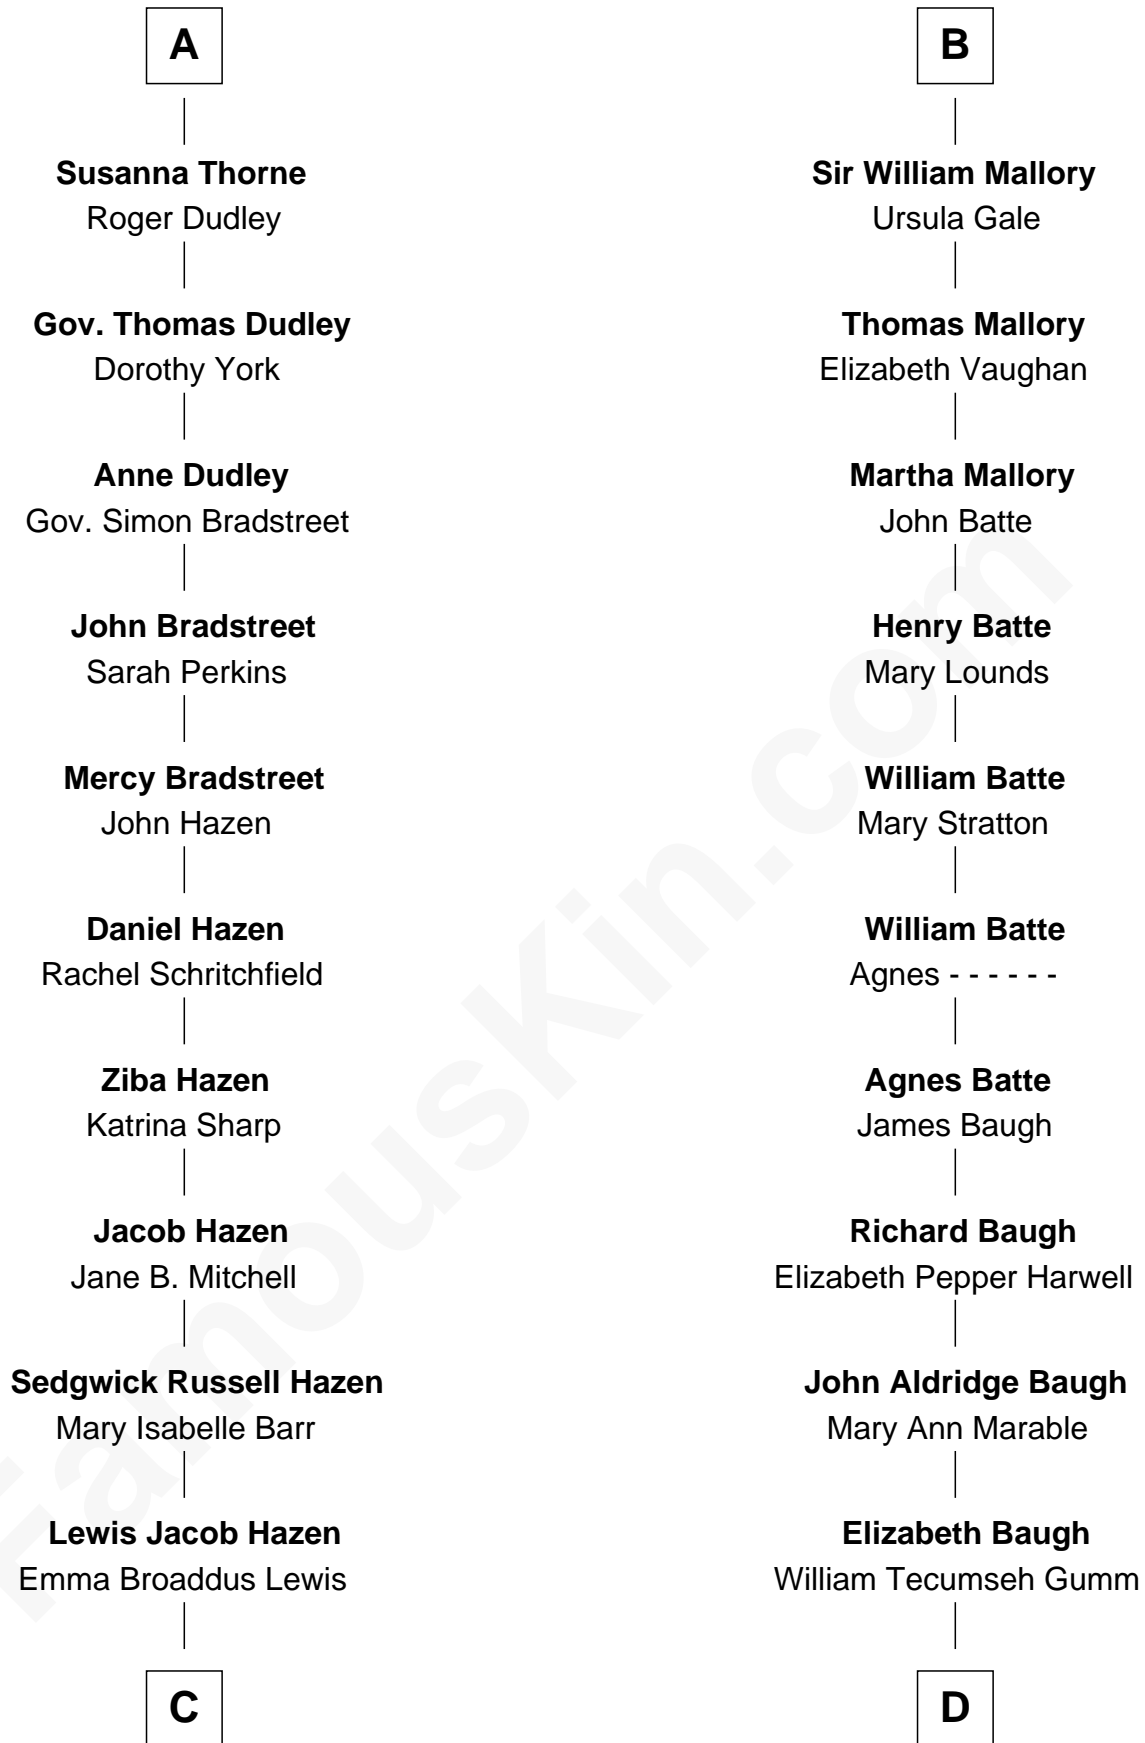

FamousKin.com Relationship Chart of

J. K. Simmons

TV and Movie Actor

18th cousin 1 time removed of

Judy Garland

Singer and Movie Actress

Sir John Grey

Avice Marmion

FamousKin.com