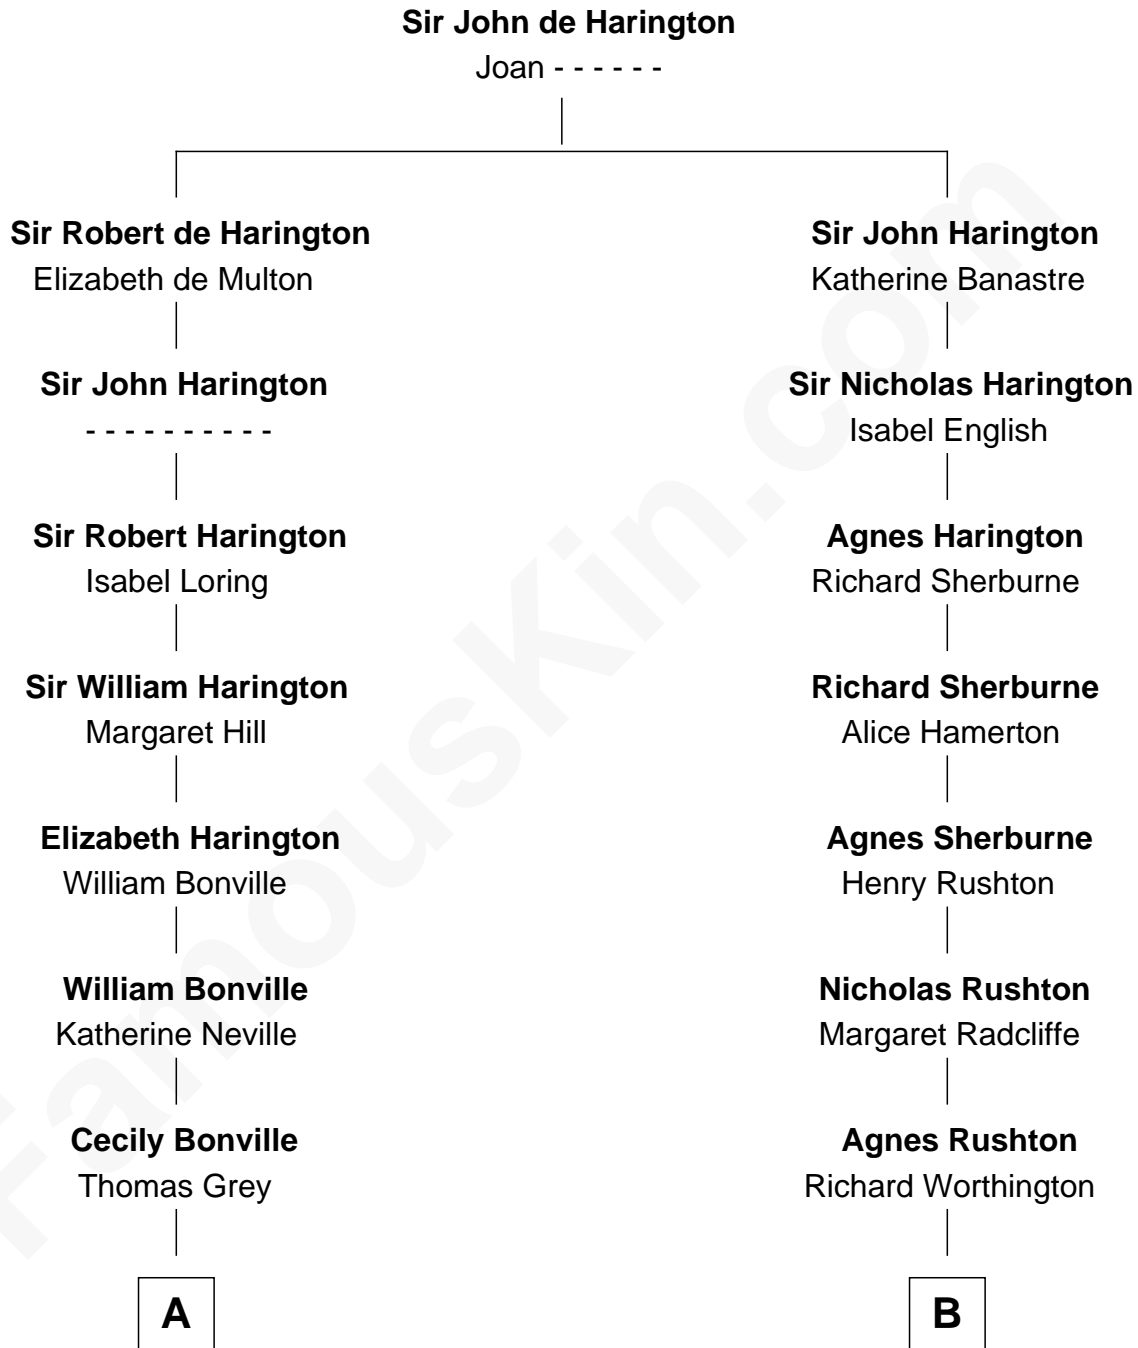

FamousKin.com Relationship Chart of

J. K. Simmons

TV and Movie Actor

20th cousin 1 time removed of

Jane Fonda

Movie Actress

C

Sedgwick Russell Hazen