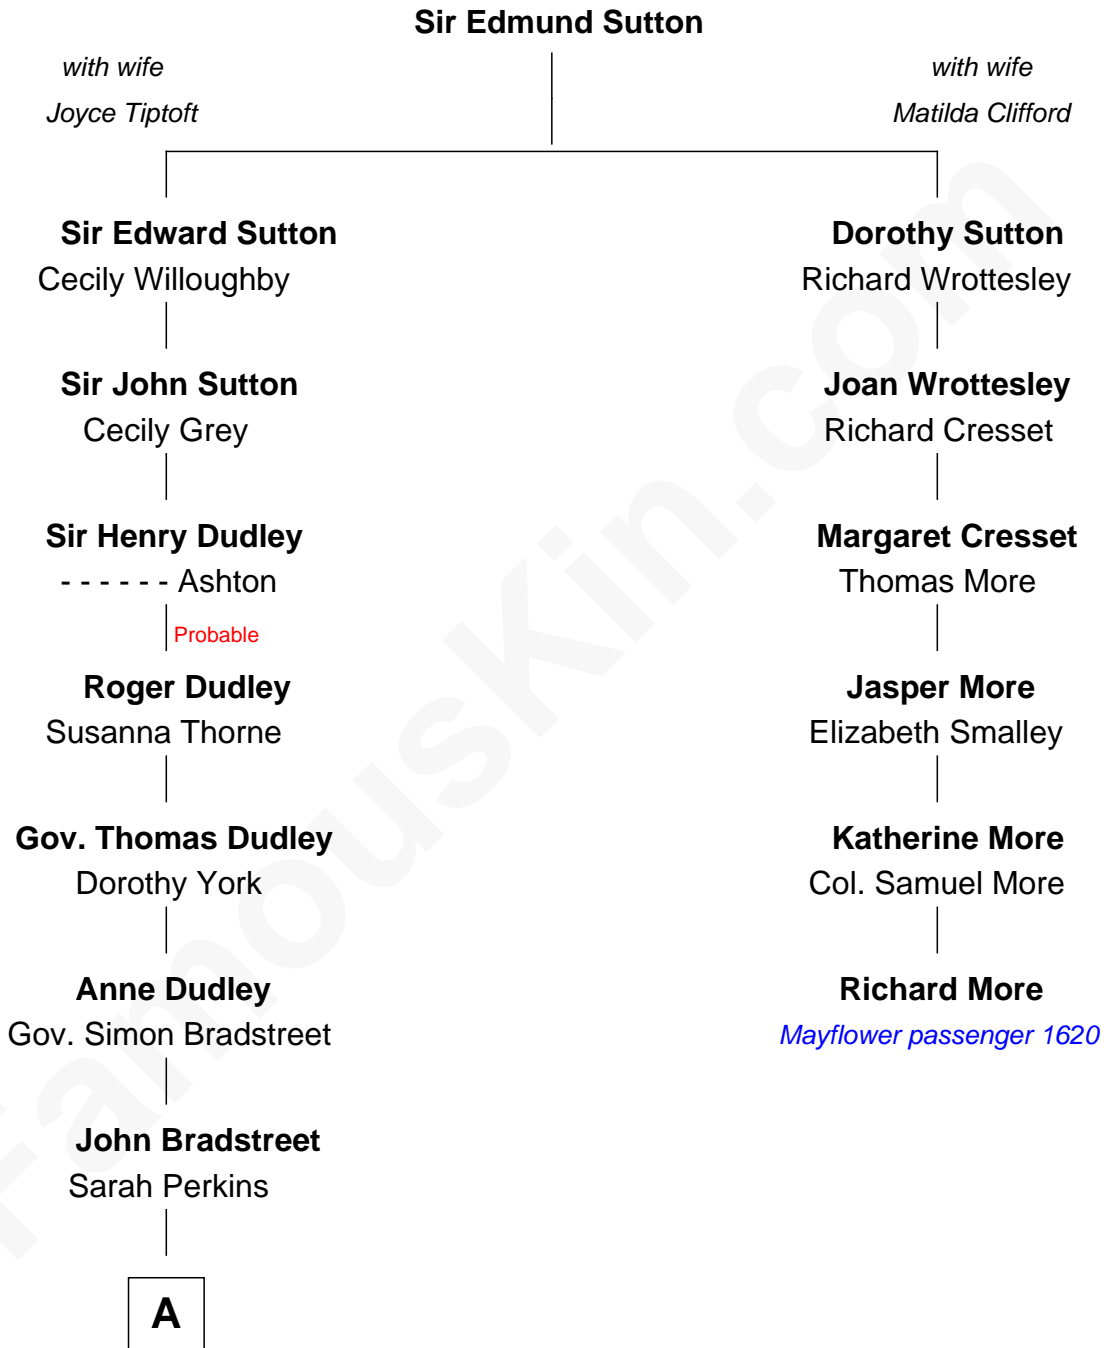

# FamousKin.com Relationship Chart of

**J. K. Simmons**

*TV and Movie Actor*

**MAYFLOWER**

5th cousin 10 times removed of

**Richard More**

*(c1614 - c1696) Mayflower passenger 1620*

**A**

—  
**Mercy Bradstreet**

John Hazen

—  
**Daniel Hazen**

Rachel Schritchfield

—  
**Ziba Hazen**

Katrina Sharp

—  
**Jacob Hazen**

Jane B. Mitchell