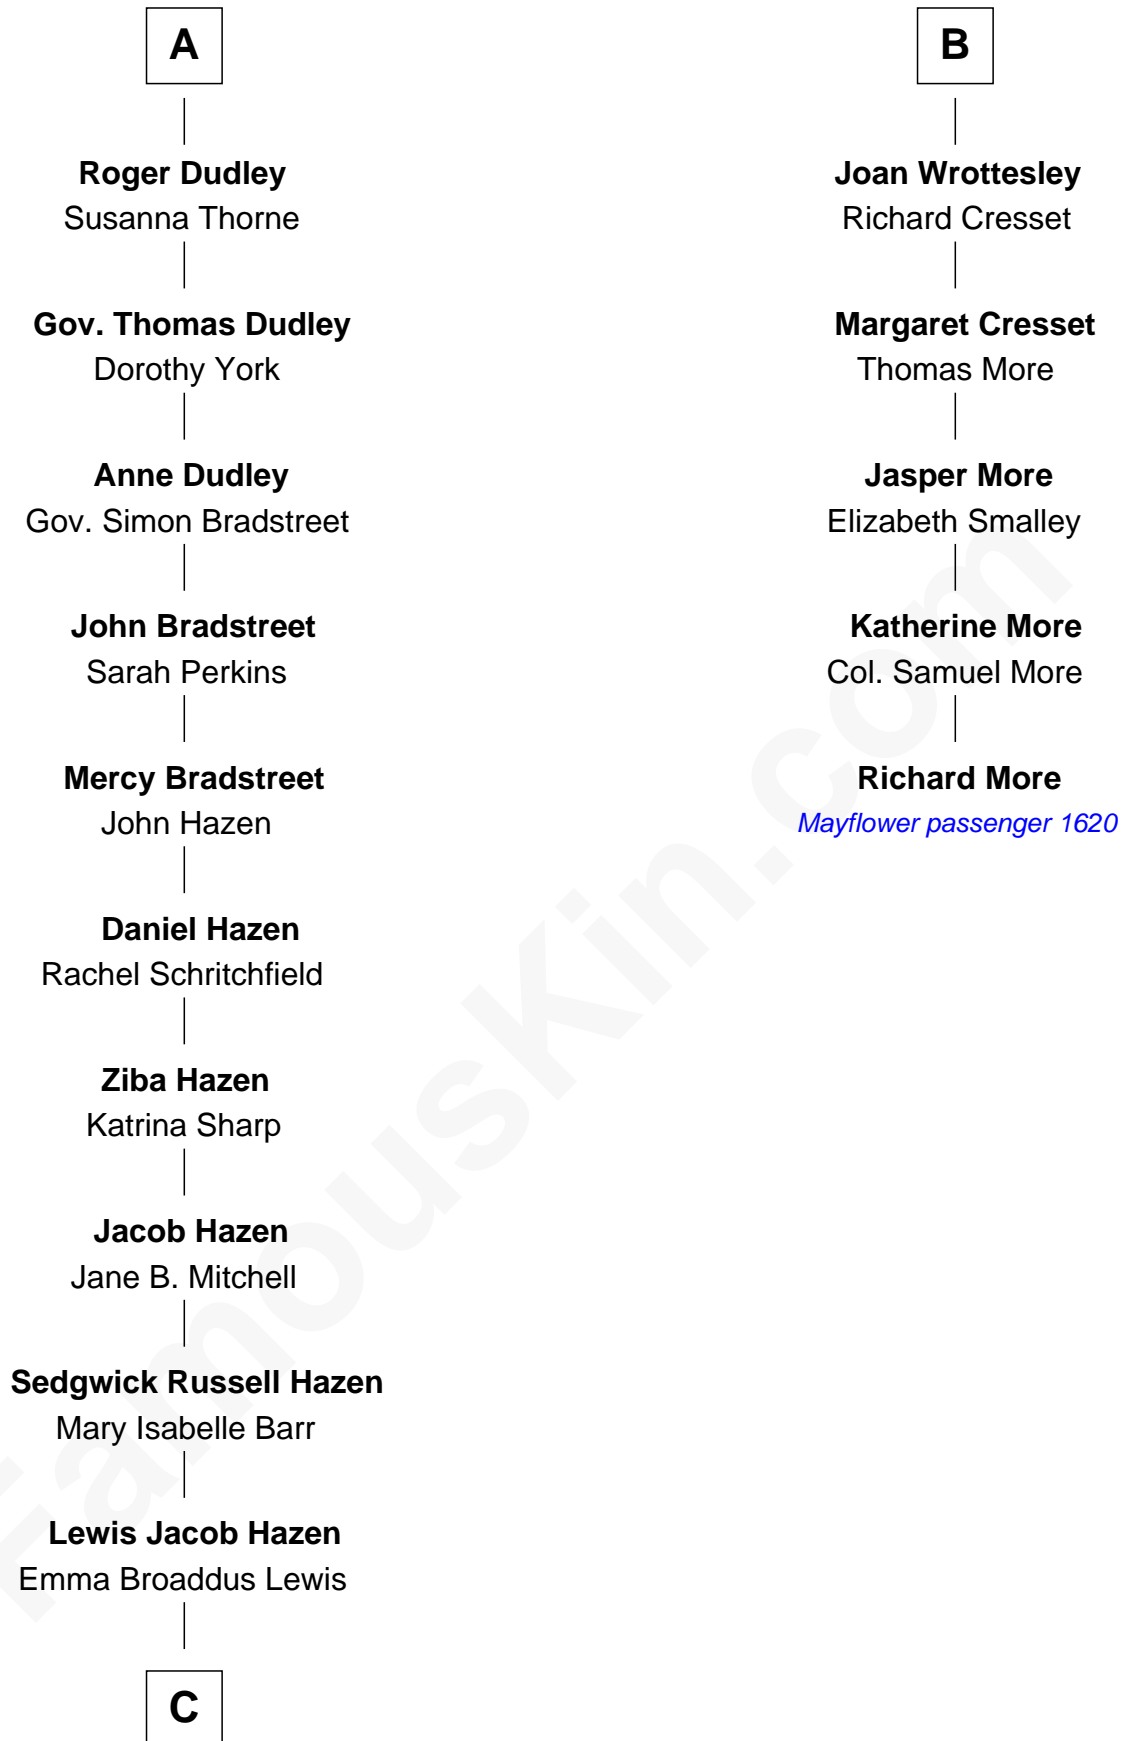

# FamousKin.com Relationship Chart of

**J. K. Simmons**

*TV and Movie Actor*

11th cousin 8 times removed of

**Richard More**

*(c1614 - c1696) Mayflower passenger 1620*

**MAYFLOWER**

**Edward III, King of England**

Philippa of Hainault

**C**

**Ruth Hazen**  
Col. Ralph Archibald Kimble

**Patricia Kimble**  
Dr. Donald William Simmons

**J. K. Simmons**  
*TV and Movie Actor*

FamousKin.com