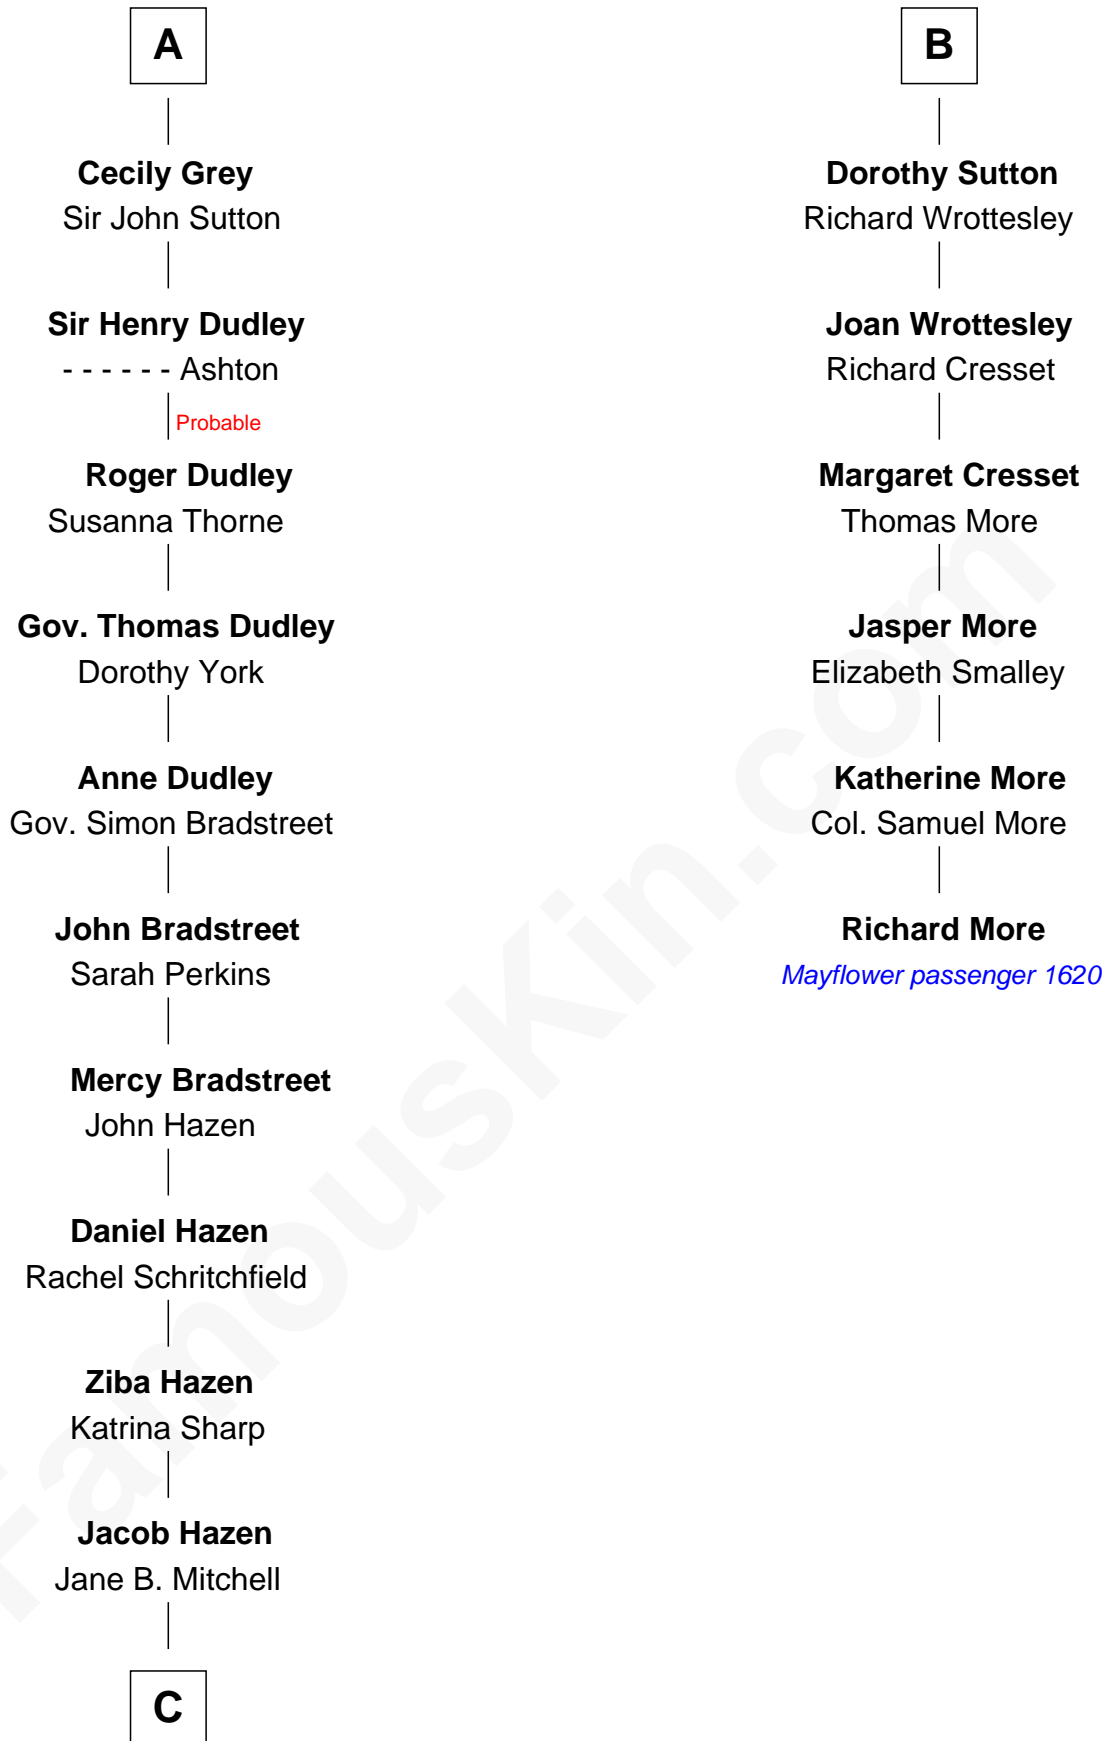

# FamousKin.com Relationship Chart of

**J. K. Simmons**

*TV and Movie Actor*

12th cousin 9 times removed of

**Richard More**

*(c1614 - c1696) Mayflower passenger 1620*

**MAYFLOWER**

**Bartholomew de Badlesmere**

**Elizabeth de Badlesmere**

Sir Edmund Mortimer

**Sir Roger de Mortimer**

Philippa de Montagu

**Edmund Mortimer**

Philippa Plantagenet

**Elizabeth Mortimer**

Sir Henry Percy

**Elizabeth Percy**

Sir John Clifford

**Thomas Clifford**

Joan Dacre

**Matilda Clifford**

Sir Edmund Sutton

**B**

**C**

—  
**Sedgwick Russell Hazen**

Mary Isabelle Barr

—  
**Lewis Jacob Hazen**

Emma Broaddus Lewis

—  
**Ruth Hazen**

Col. Ralph Archibald Kimble

—  
**Patricia Kimble**

Dr. Donald William Simmons