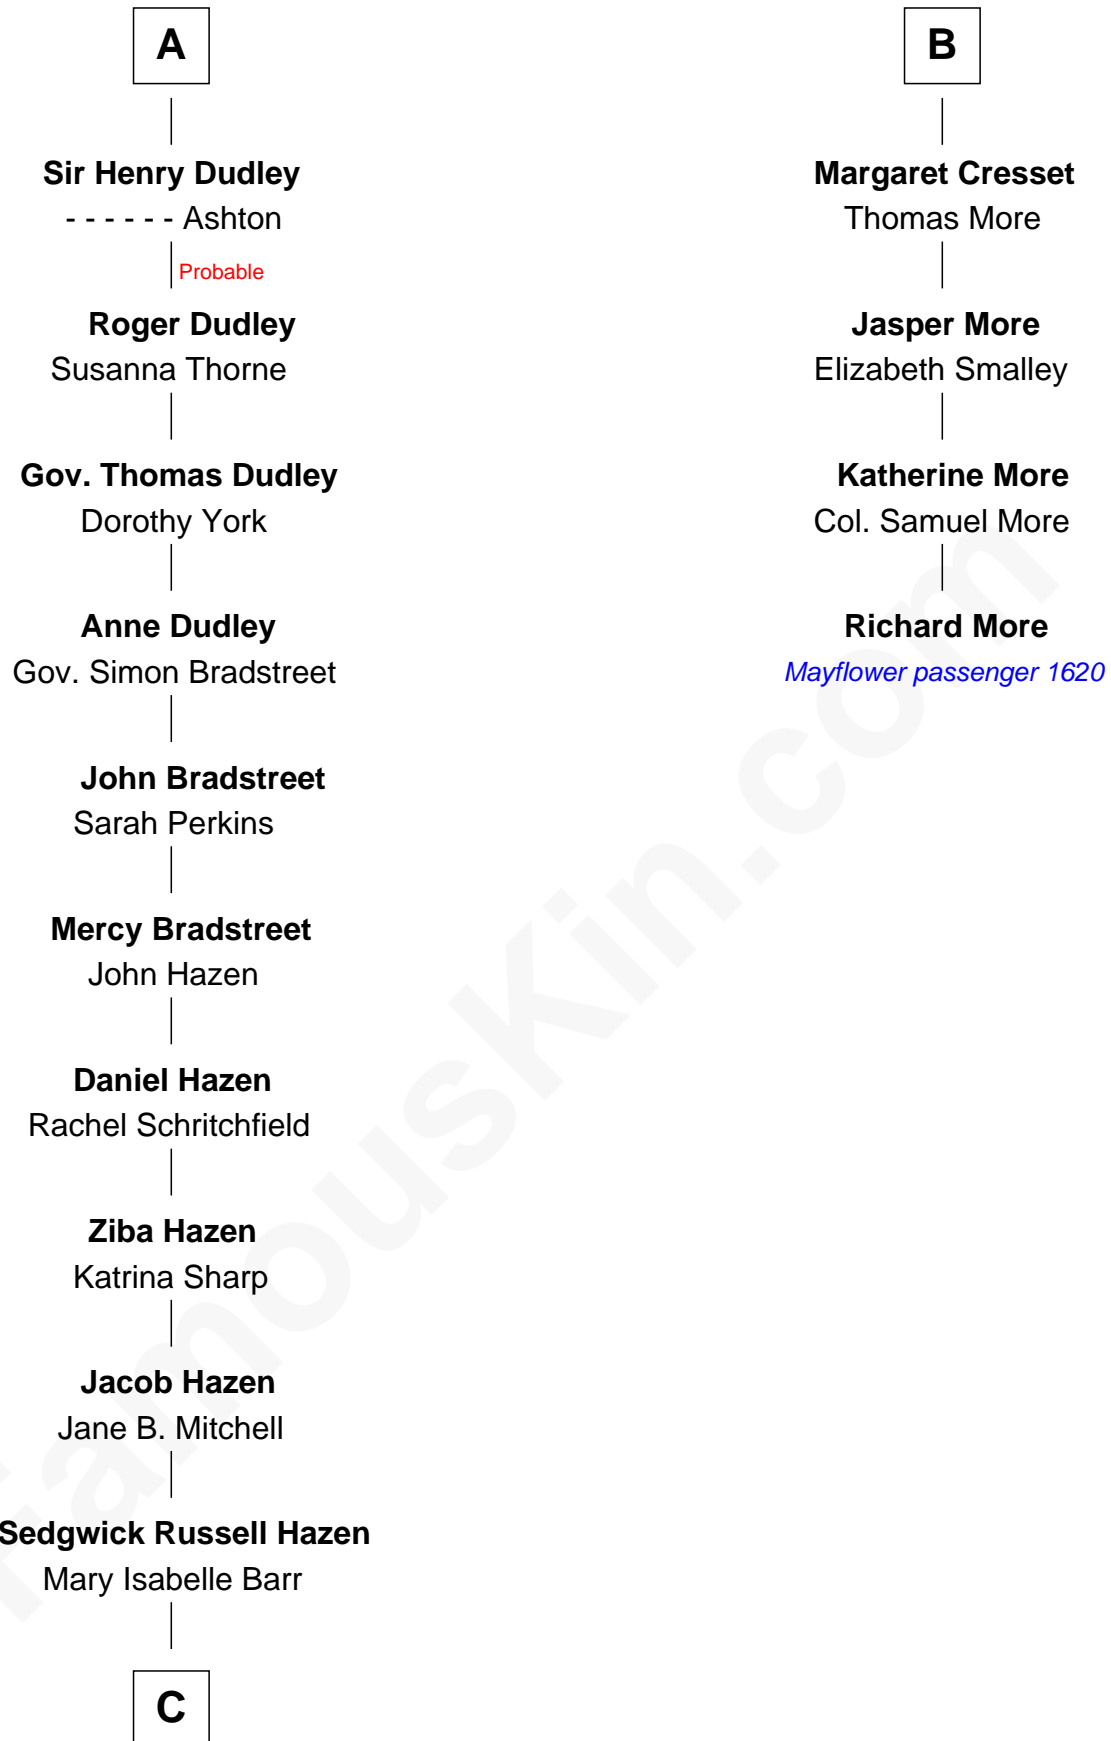

FamousKin.com Relationship Chart of

J. K. Simmons

TV and Movie Actor

MAYFLOWER

10th cousin 10 times removed of

Richard More

(c1614 - c1696) Mayflower passenger 1620

C

—
Lewis Jacob Hazen
Emma Broaddus Lewis

—
Ruth Hazen
Col. Ralph Archibald Kimble

—
Patricia Kimble
Dr. Donald William Simmons

—
J. K. Simmons
TV and Movie Actor

FamousKin.com