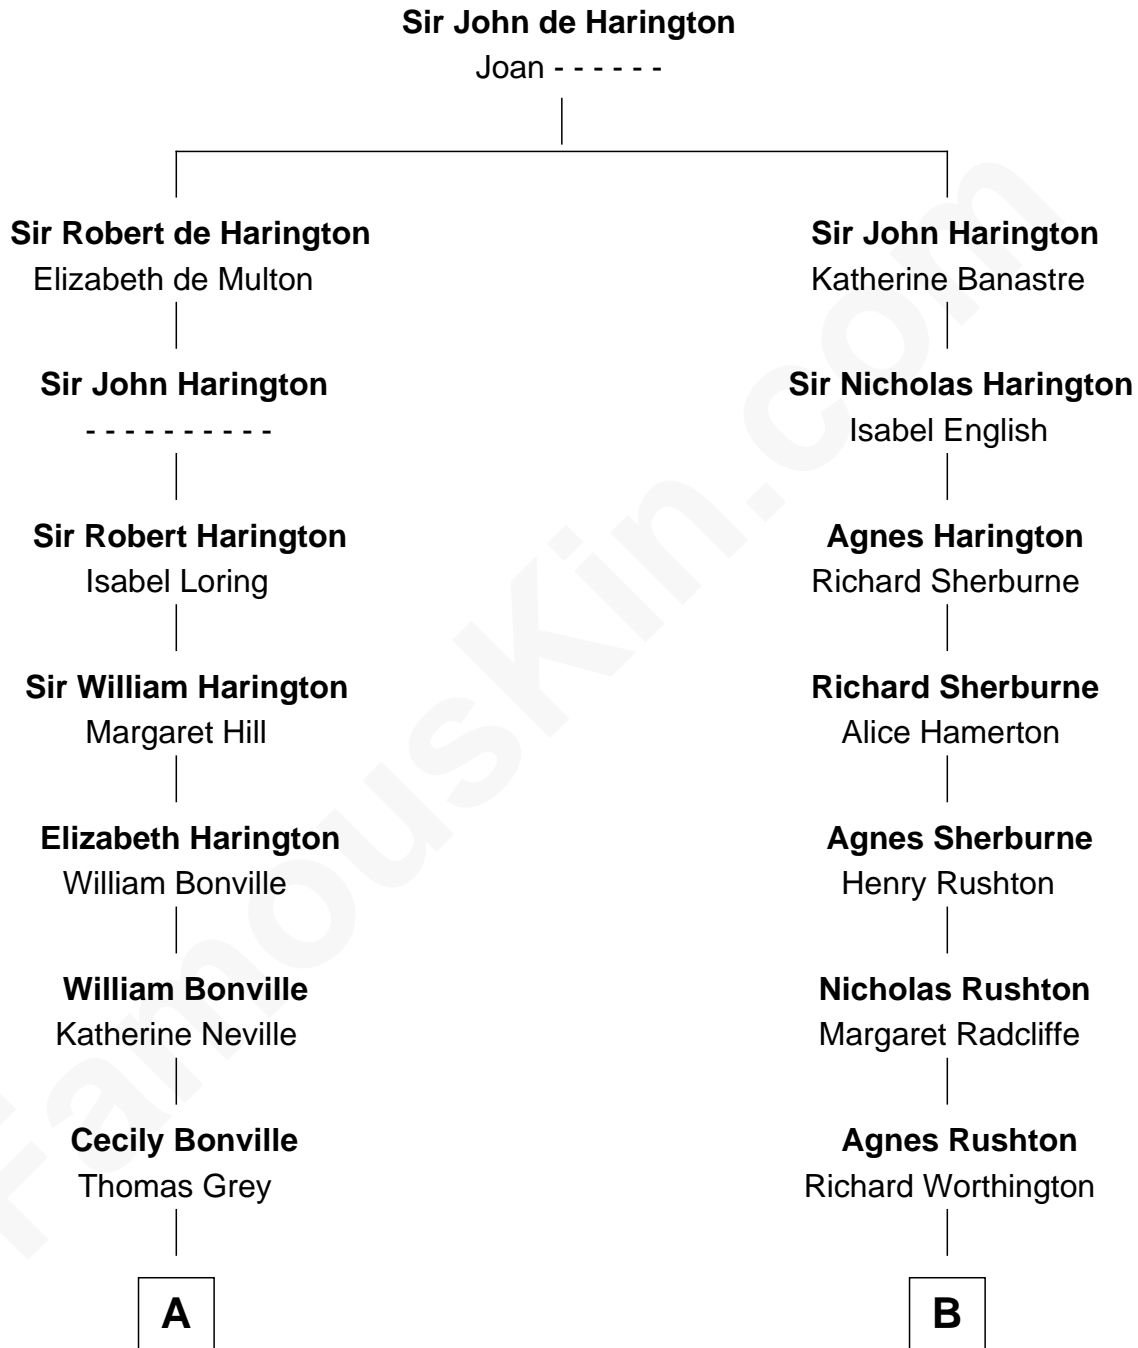

# FamousKin.com Relationship Chart of

**J. K. Simmons**  
TV and Movie Actor

19th cousin 2 times removed of

**Calvin Coolidge**  
30th U.S. President

**C**

**Sedgwick Russell Hazen**

Mary Isabelle Barr

**Lewis Jacob Hazen**

Emma Broaddus Lewis

**Ruth Hazen**

Col. Ralph Archibald Kimble

**Patricia Kimble**

Dr. Donald William Simmons

**J. K. Simmons**

*TV and Movie Actor*

**D**