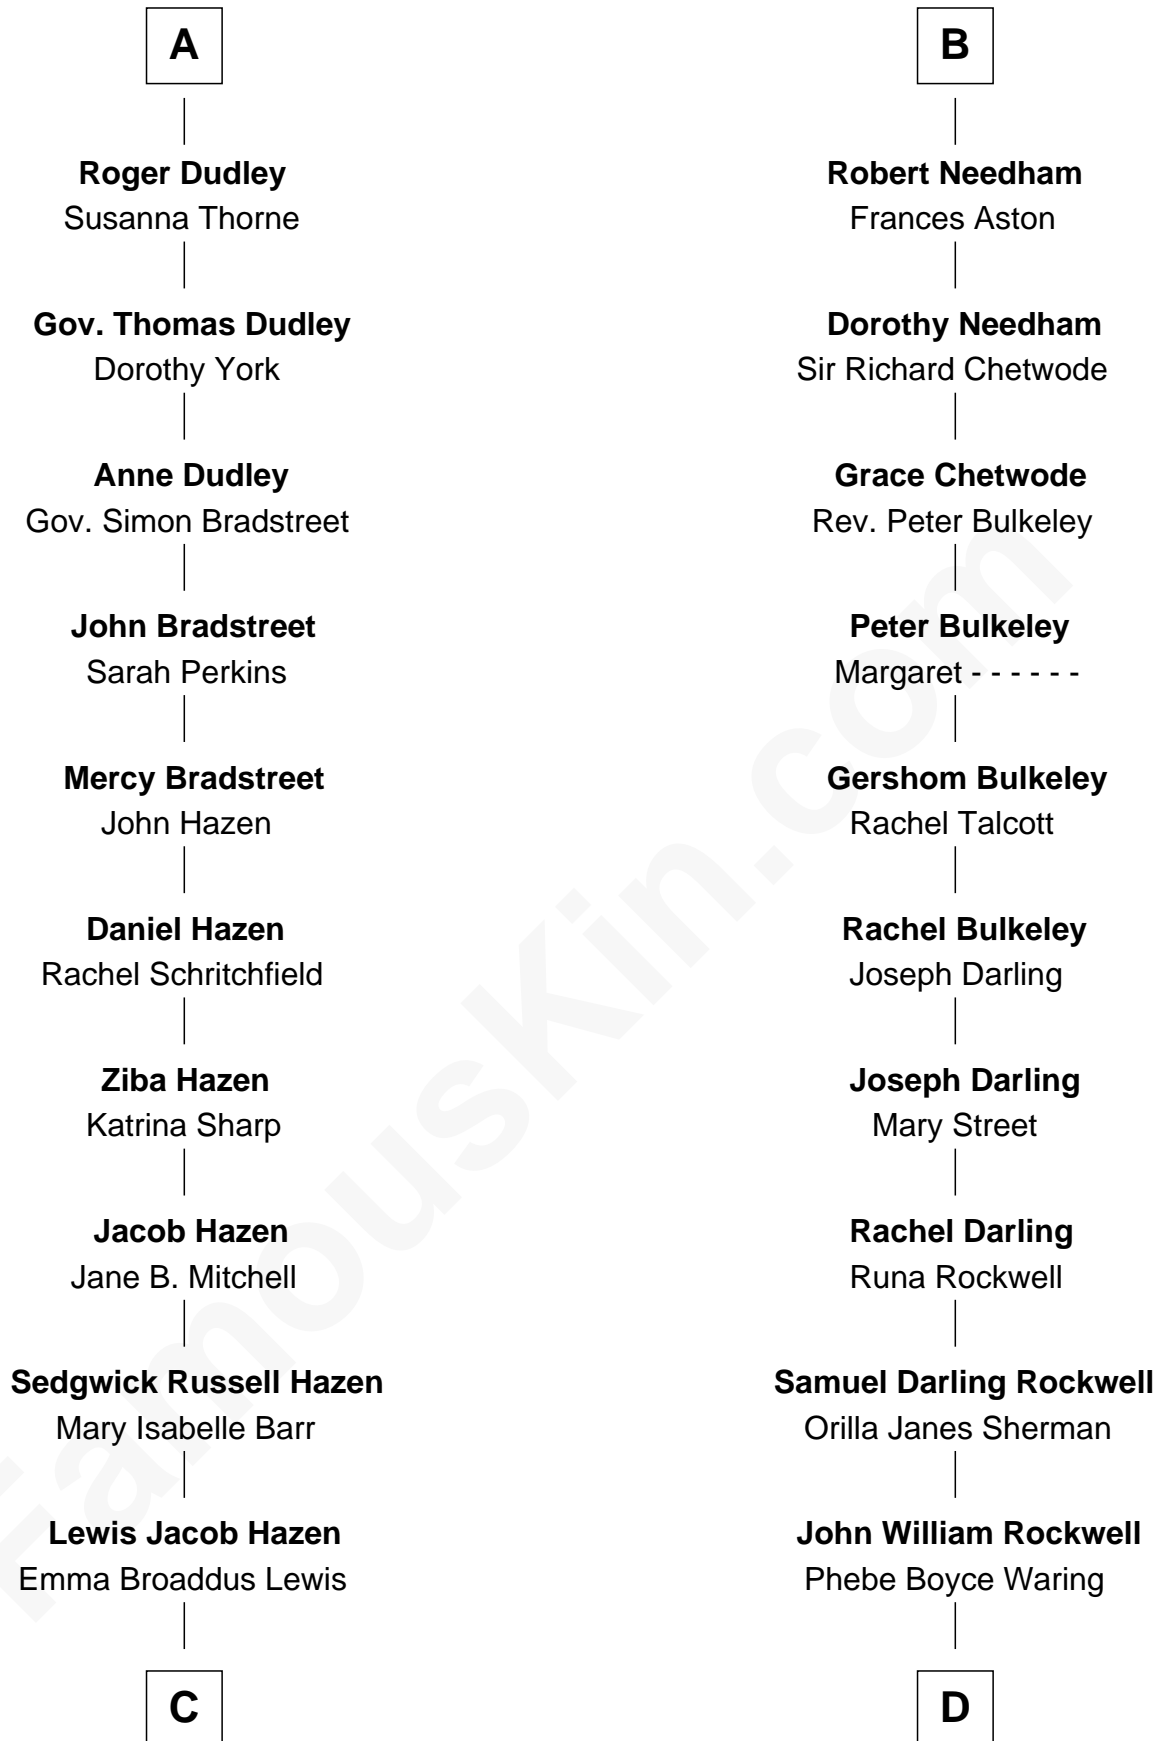

FamousKin.com Relationship Chart of

J. K. Simmons

TV and Movie Actor

18th cousin 1 time removed of

Norman Rockwell

American Artist

C

Ruth Hazen
Col. Ralph Archibald Kimble

Patricia Kimble
Dr. Donald William Simmons

J. K. Simmons
TV and Movie Actor

D

Jarvis Waring Rockwell
Anne Mary Hill

Norman Rockwell
American Artist

FamousKin.com