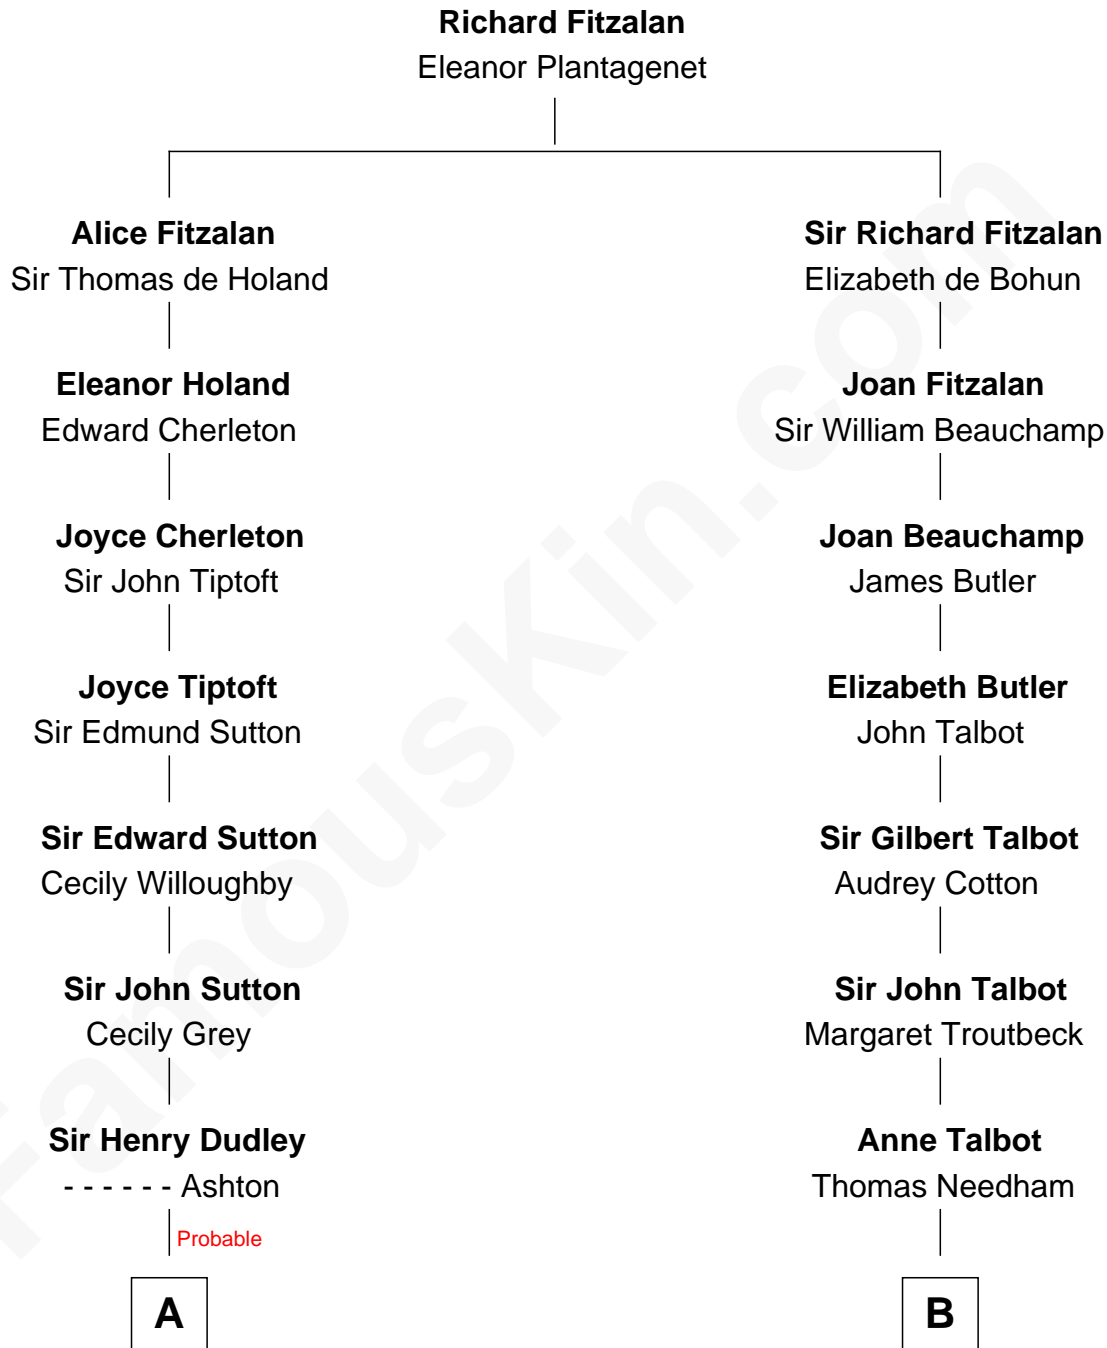

FamousKin.com Relationship Chart of

J. K. Simmons

TV and Movie Actor

18th cousin 1 time removed of

Norman Rockwell

American Artist

C

Ruth Hazen
Col. Ralph Archibald Kimble

Patricia Kimble
Dr. Donald William Simmons

J. K. Simmons
TV and Movie Actor

D

Jarvis Waring Rockwell
Anne Mary Hill

Norman Rockwell
American Artist

FamousKin.com