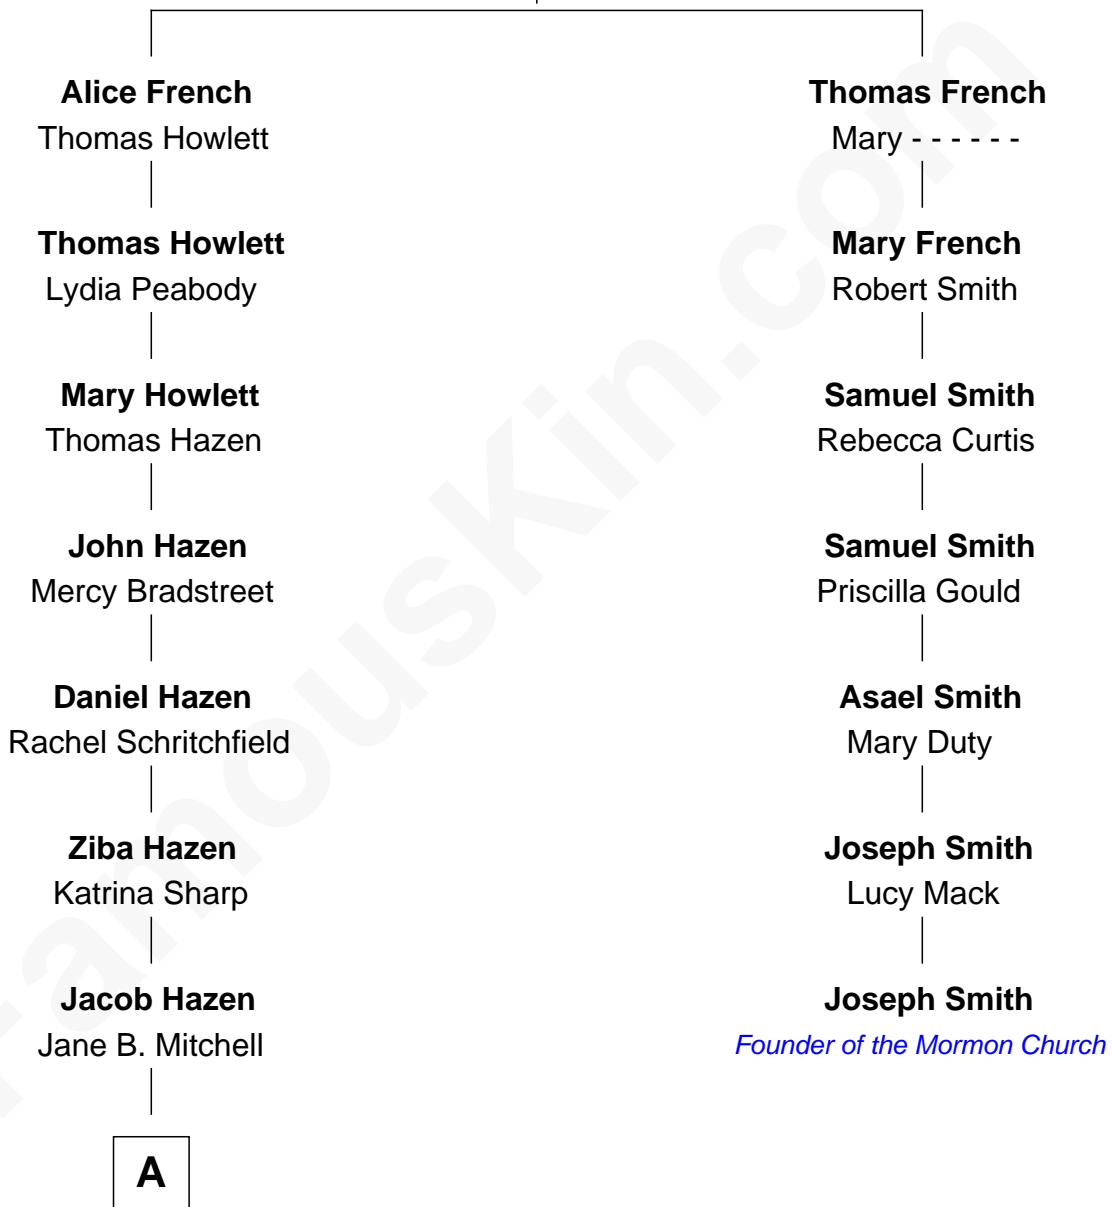

FamousKin.com Relationship Chart of

J. K. Simmons

TV and Movie Actor

6th cousin 5 times removed of

Joseph Smith

Founder of the Mormon Church

Thomas French
Susan Riddlesdale

A

—
Sedgwick Russell Hazen

Mary Isabelle Barr

—
Lewis Jacob Hazen

Emma Broaddus Lewis

—
Ruth Hazen

Col. Ralph Archibald Kimble

—
Patricia Kimble

Dr. Donald William Simmons