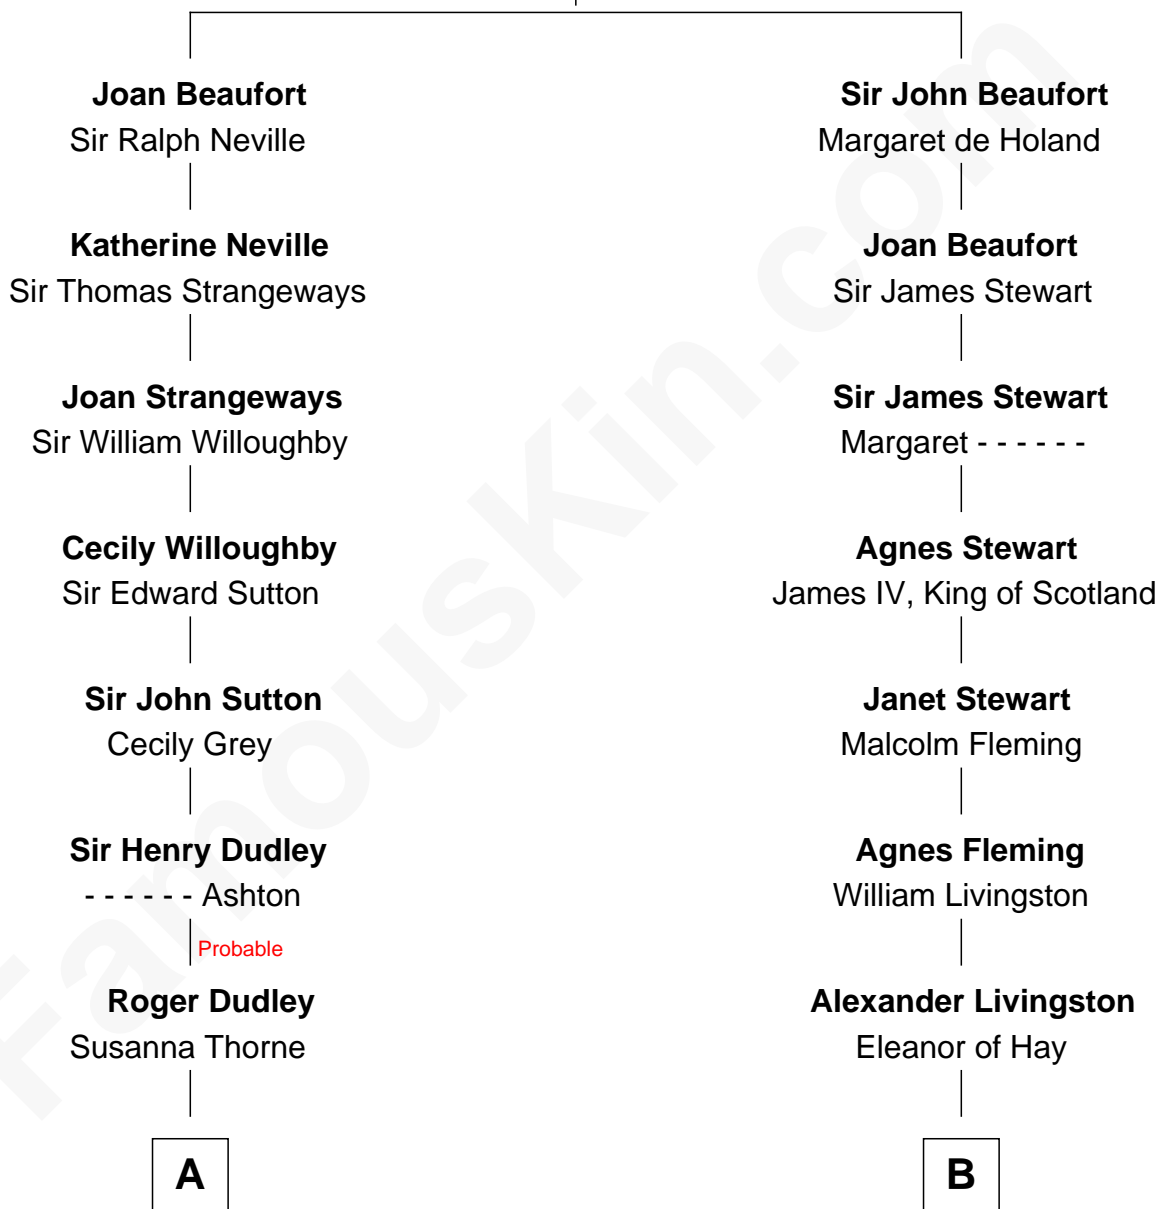

# FamousKin.com Relationship Chart of

**J. K. Simmons**  
*TV and Movie Actor*

18th cousin of

**Howard Dean**  
*79th Governor of Vermont*

**John of Gaunt**  
Katherine Roet

**C**

**Patricia Kimble**  
Dr. Donald William Simmons

**J. K. Simmons**  
*TV and Movie Actor*

**D**

**Andrea Belden Maitland**  
Howard Brush Dean

**Howard Dean**  
*79th Governor of Vermont*

FamousKin.com