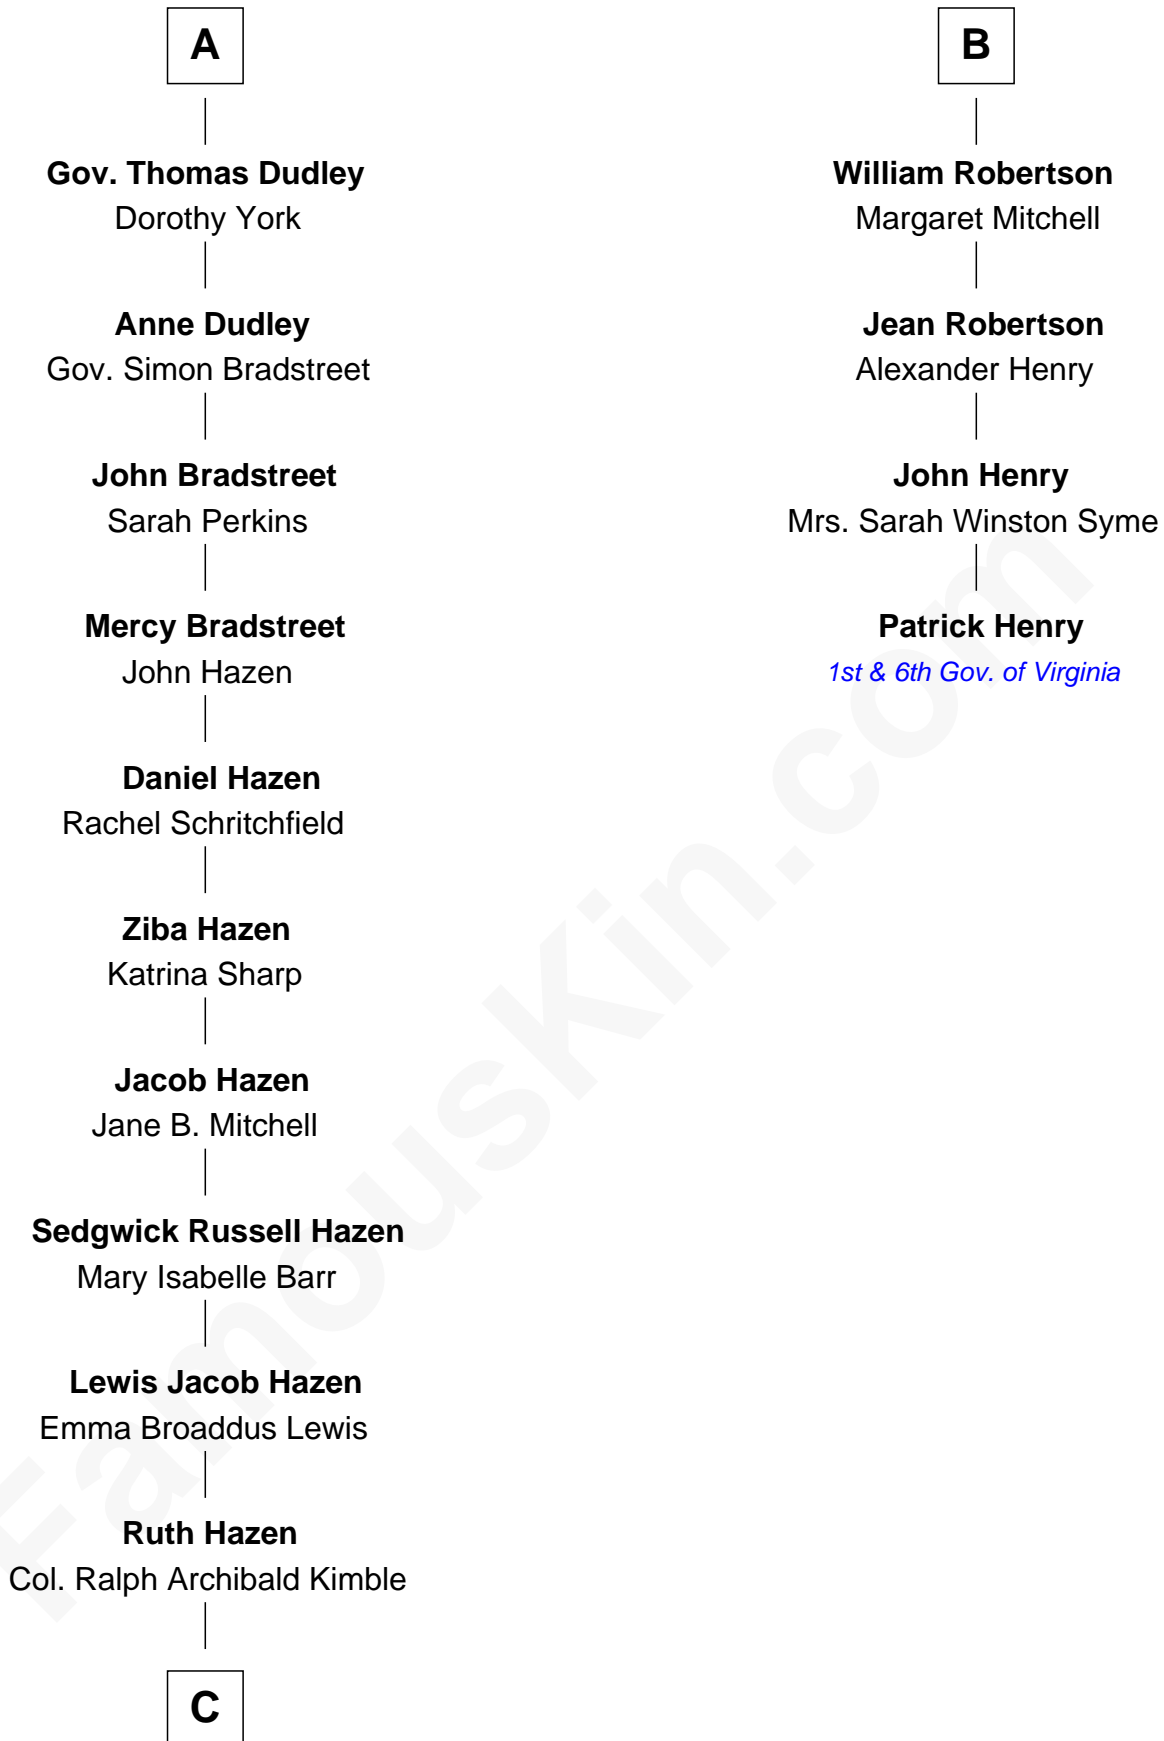

FamousKin.com Relationship Chart of

J. K. Simmons

TV and Movie Actor

10th cousin 8 times removed of

Patrick Henry

1st and 6th Governor of Virginia

John of Gaunt

Katherine Roet

C

Patricia Kimble
Dr. Donald William Simmons

J. K. Simmons
TV and Movie Actor

FamousKin.com