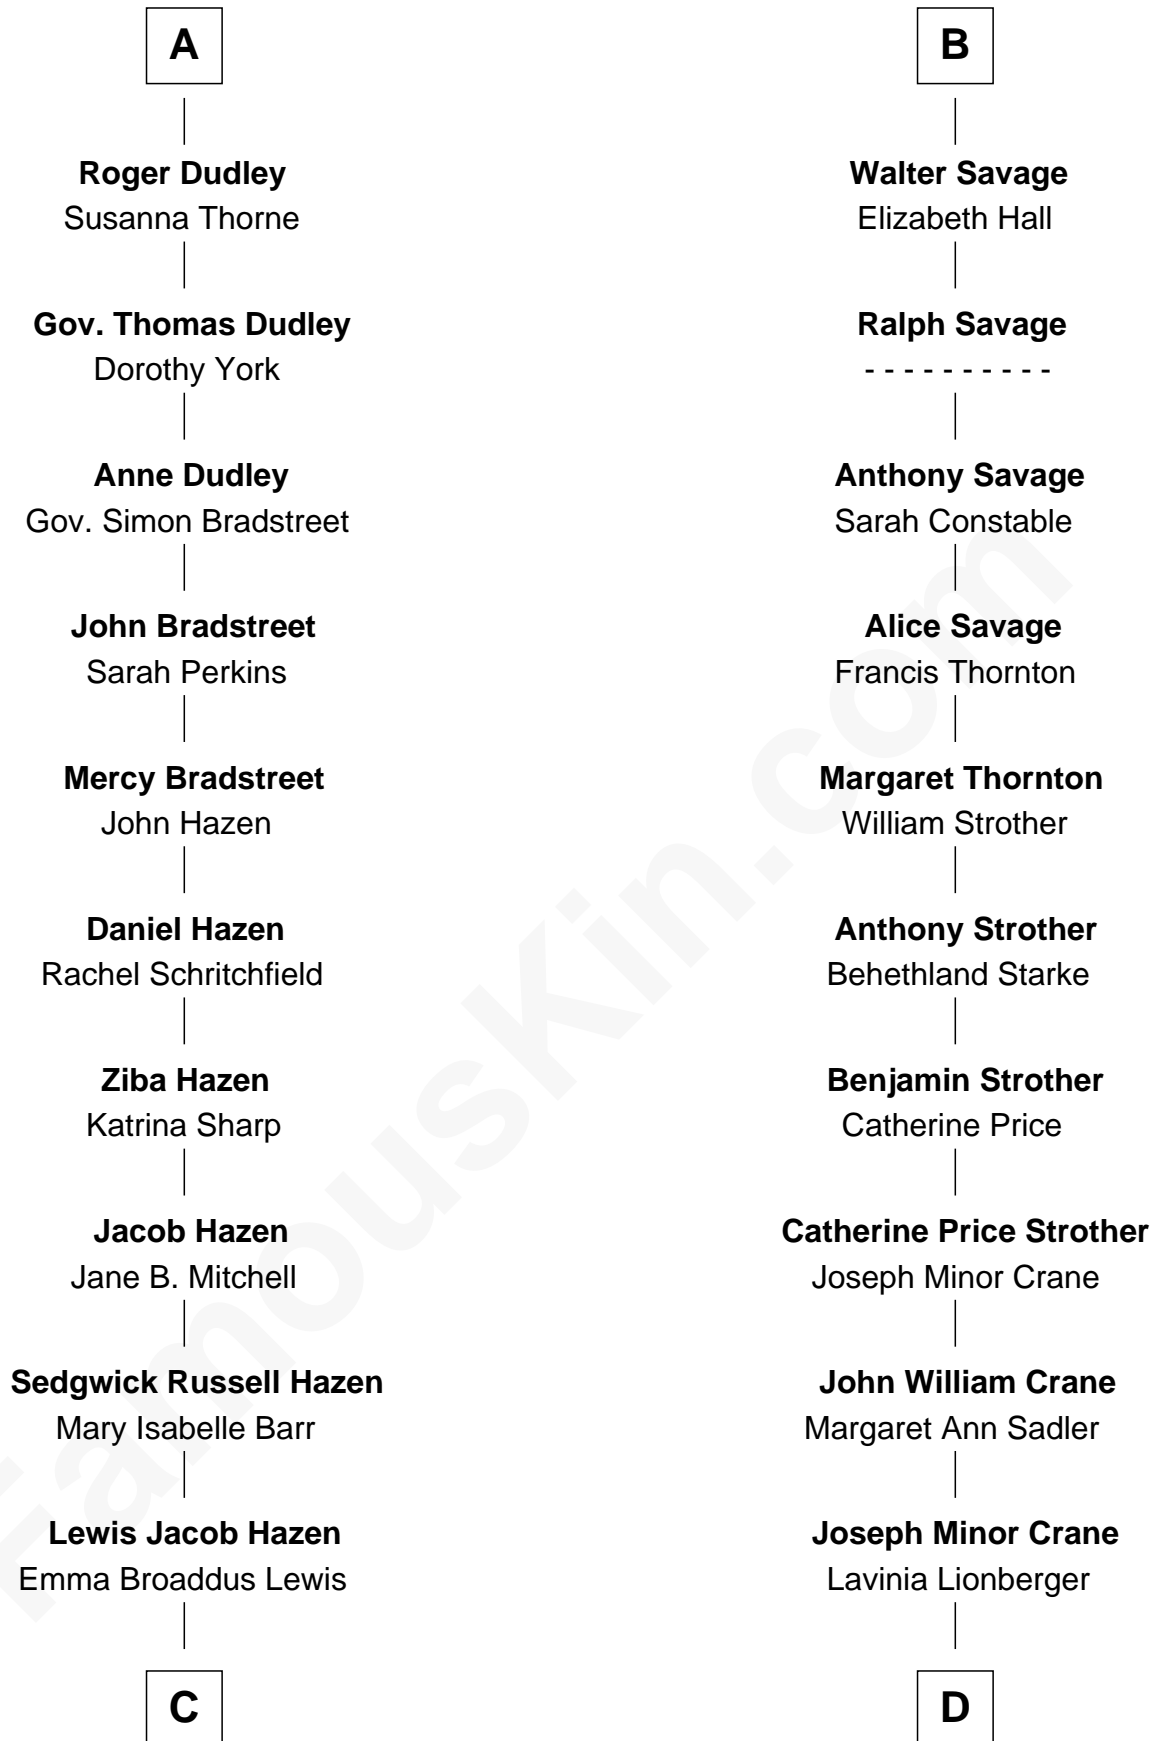

FamousKin.com Relationship Chart of

J. K. Simmons
TV and Movie Actor

18th cousin 1 time removed of

Randolph Scott
Movie Actor

FamousKin.com