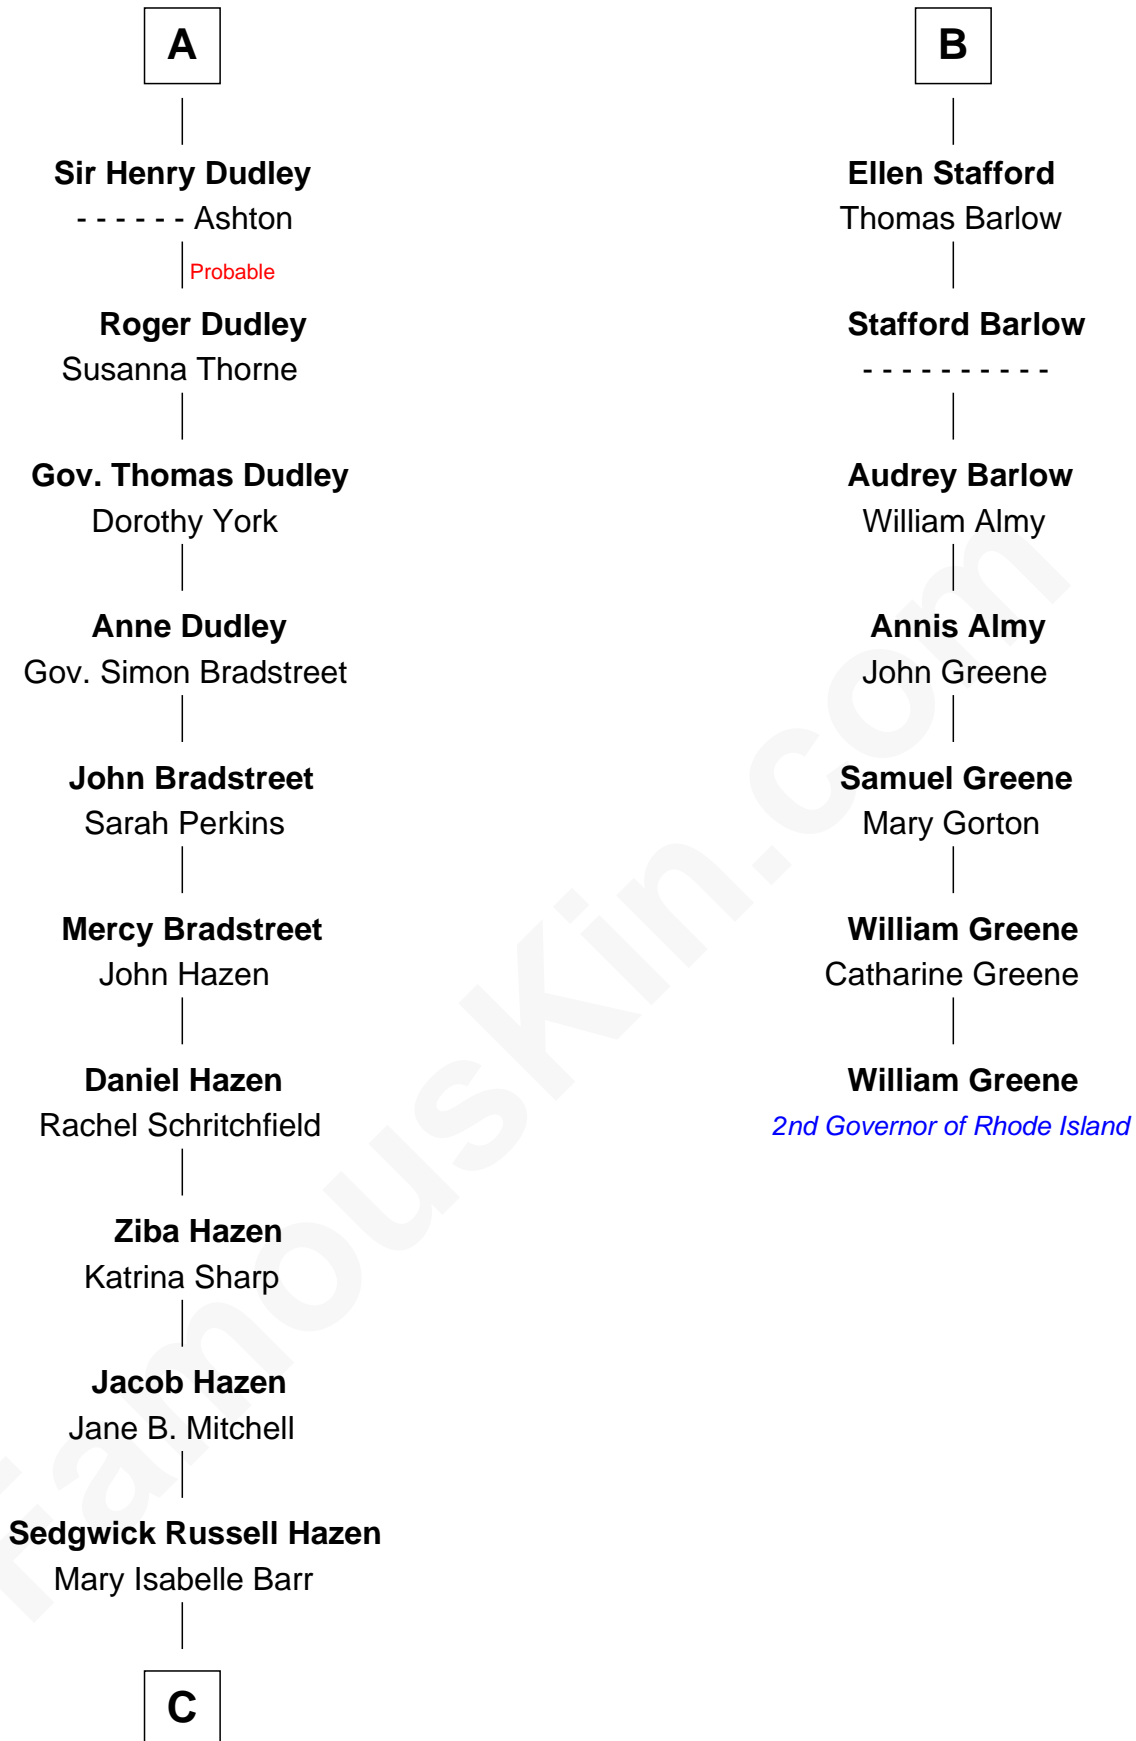

# FamousKin.com Relationship Chart of

**J. K. Simmons**

*TV and Movie Actor*

13th cousin 7 times removed of

**William Greene**

*2nd Governor of Rhode Island*

**C**

—  
**Lewis Jacob Hazen**  
Emma Broaddus Lewis

—  
**Ruth Hazen**  
Col. Ralph Archibald Kimble

—  
**Patricia Kimble**  
Dr. Donald William Simmons

—  
**J. K. Simmons**  
*TV and Movie Actor*