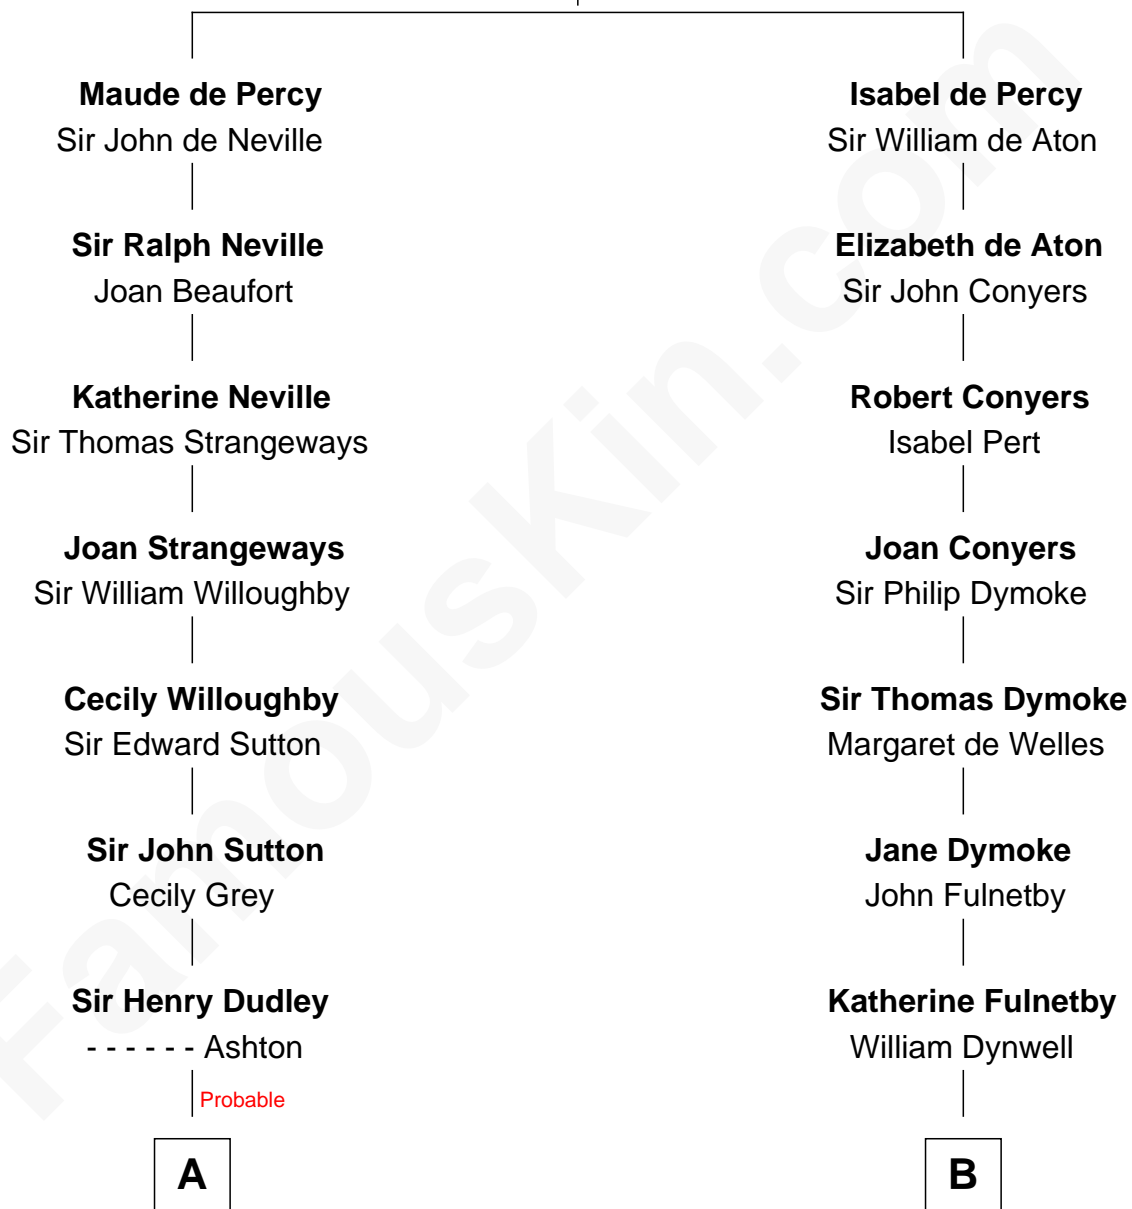

# FamousKin.com Relationship Chart of

**J. K. Simmons**  
TV and Movie Actor

19th cousin of

**Ray Bradbury**  
Author of *The Martian Chronicles*

**Sir Henry de Percy**  
Idoine de Clifford

**C**

**Ruth Hazen**  
Col. Ralph Archibald Kimble

**Patricia Kimble**  
Dr. Donald William Simmons

**J. K. Simmons**  
*TV and Movie Actor*

**D**

**Samuel Hinkston Bradbury**  
Minnie Alice Davis

**Leonard Spaulding Bradbury**  
Esther Marie Moberg

**Ray Bradbury**  
*Author of The Martian Chronicles*