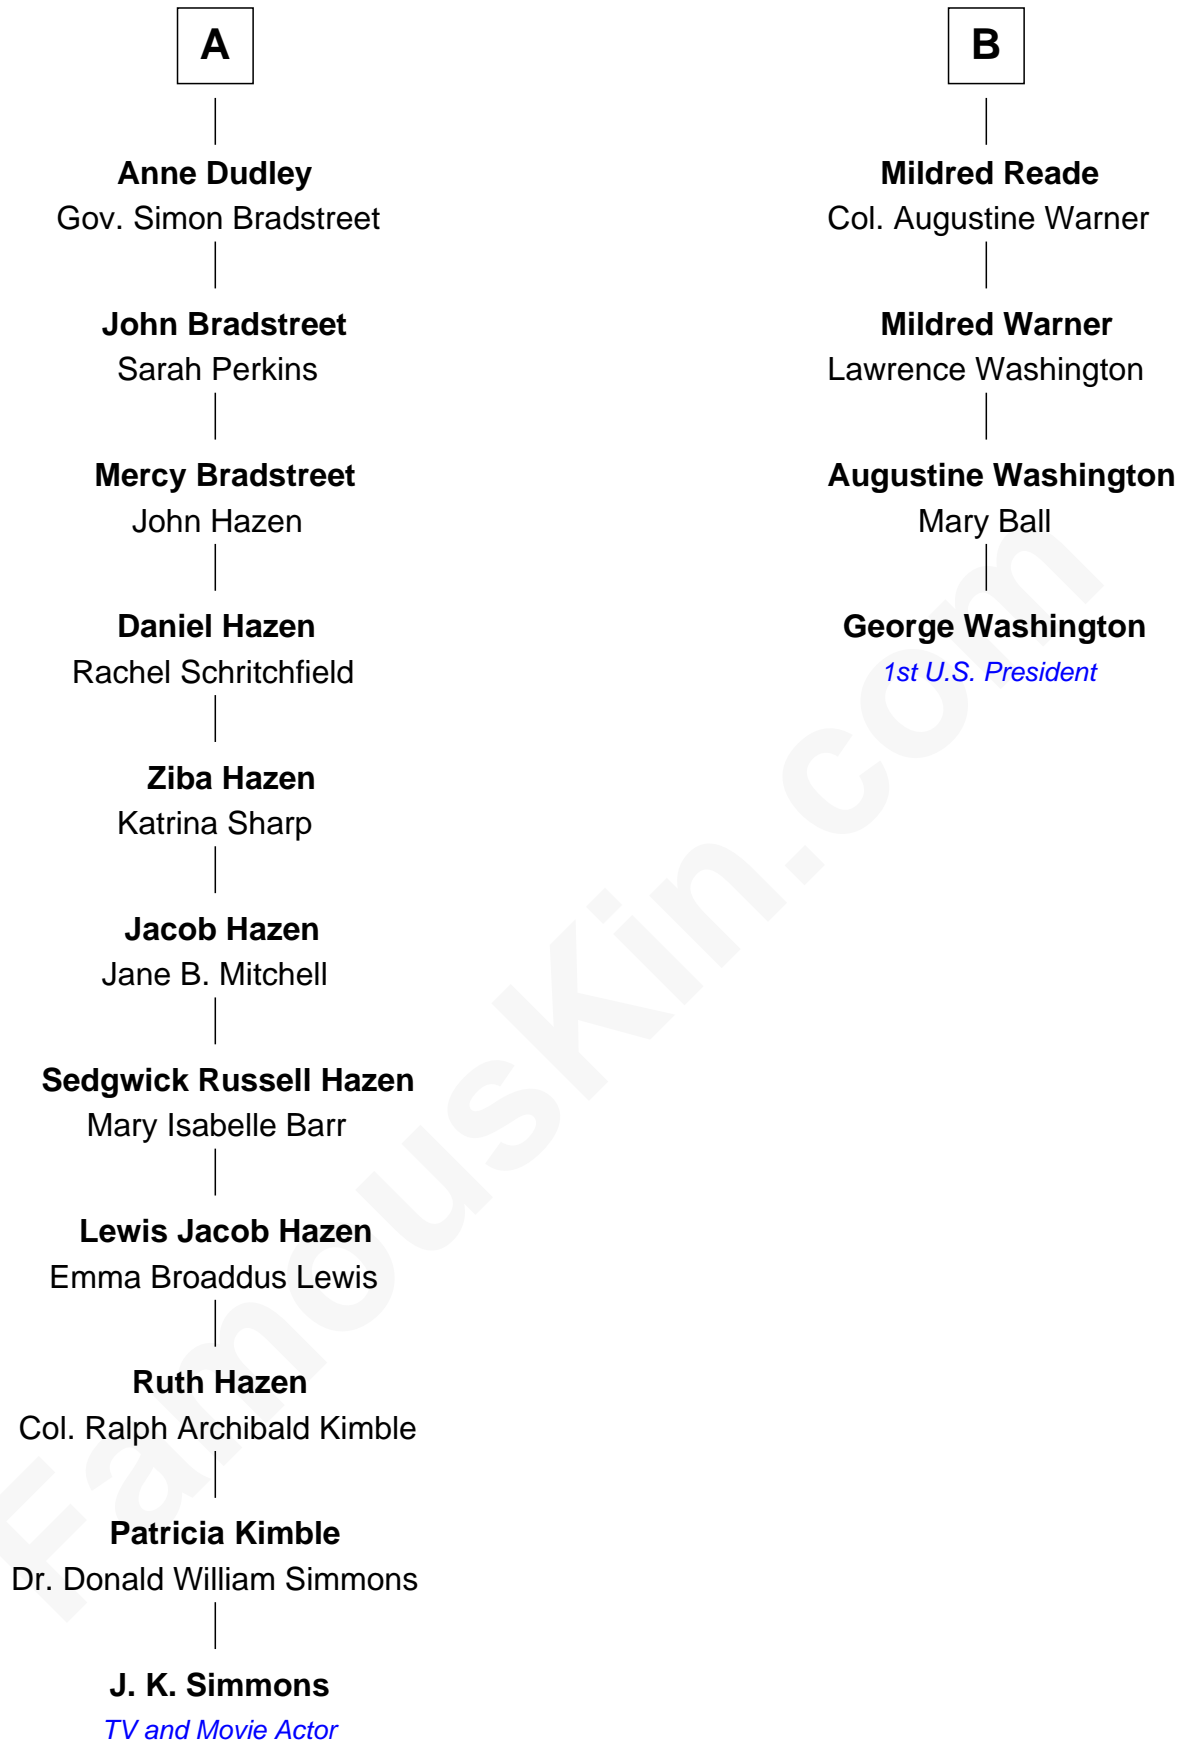

# FamousKin.com Relationship Chart of

**J. K. Simmons**  
*TV and Movie Actor*

10th cousin 7 times removed of

**George Washington**  
*1st U.S. President*

**Sir William Bonville**  
Margaret Grey

**William Bonville**  
Elizabeth Harington

**William Bonville**  
Katherine Neville

**Cecily Bonville**  
Thomas Grey

**Cecily Grey**  
Sir John Sutton

**Sir Henry Dudley**  
----- Ashton

Probable

**Roger Dudley**  
Susanna Thorne

**Gov. Thomas Dudley**  
Dorothy York

**A**

**Elizabeth Bonville**  
William Talboys

**Sir Robert Talboys**  
Elizabeth Heron

**Sir George Talboys**  
Elizabeth Gascoigne

**Anne Talboys**  
Sir Edward Dymoke

**Frances Dymoke**  
Sir Thomas Windebank

**Mildred Windebank**  
Robert Reade

**Col. George Reade**  
Elizabeth Martiau

**B**

J. K. Simmons photo by [Gordon Correll/gdcgraphics](#) (CC BY 2.0)