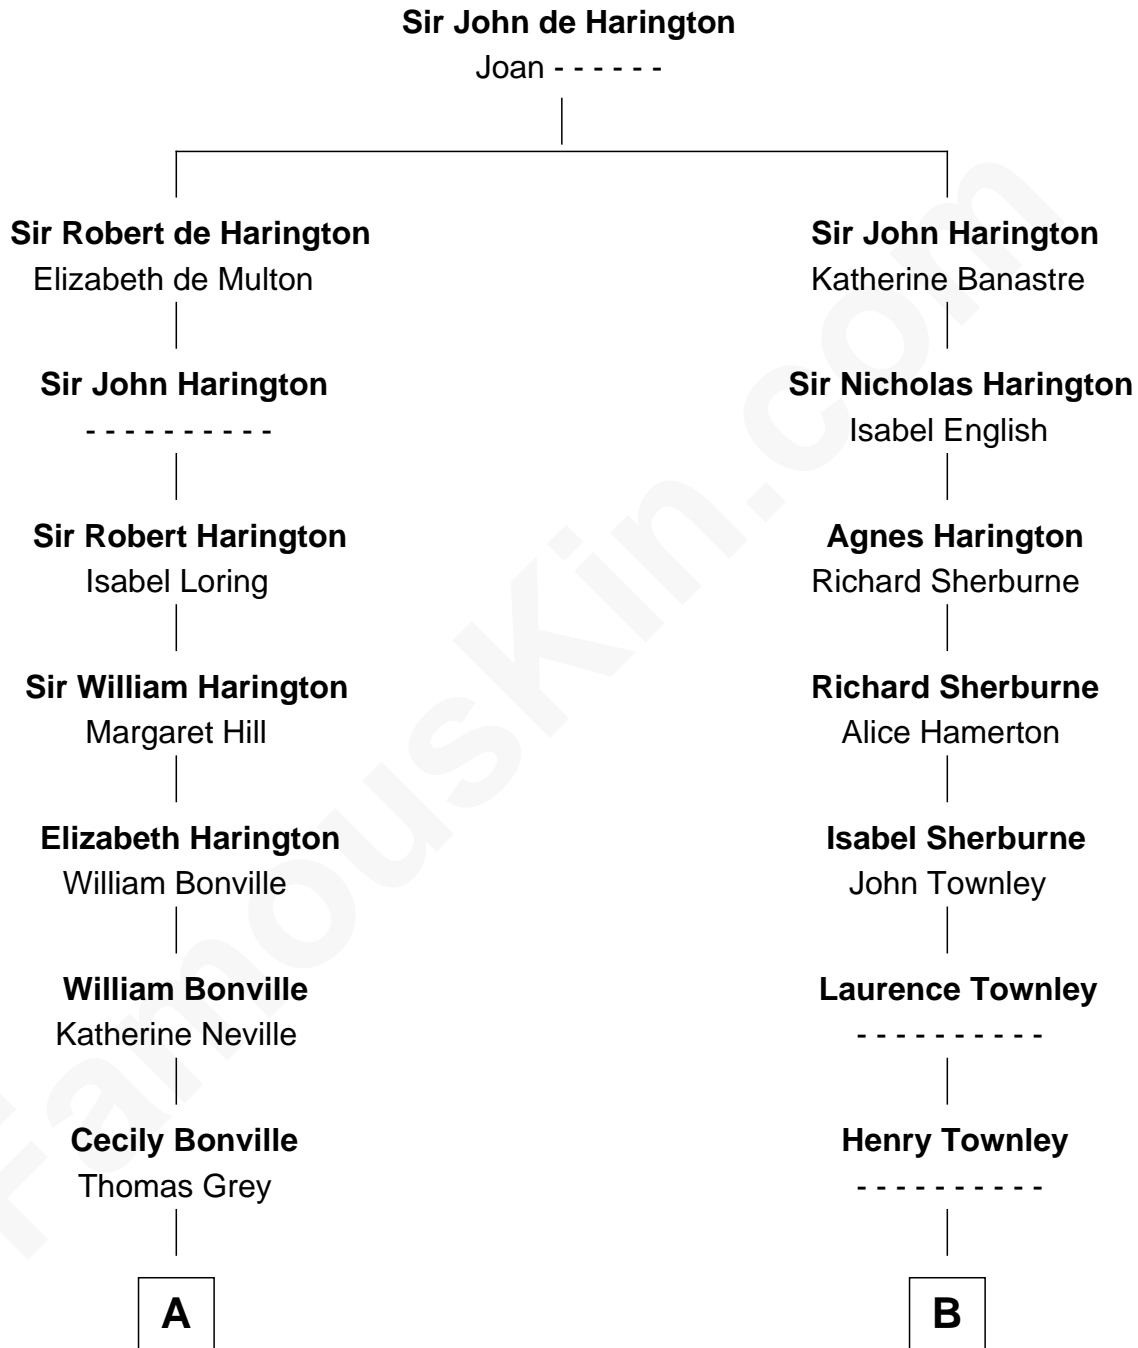

FamousKin.com Relationship Chart of

J. K. Simmons
TV and Movie Actor

14th cousin 7 times removed of

George Washington
1st U.S. President

C

—
Sedgwick Russell Hazen

Mary Isabelle Barr

—
Lewis Jacob Hazen

Emma Broaddus Lewis

—
Ruth Hazen

Col. Ralph Archibald Kimble

—
Patricia Kimble

Dr. Donald William Simmons

—
J. K. Simmons

TV and Movie Actor