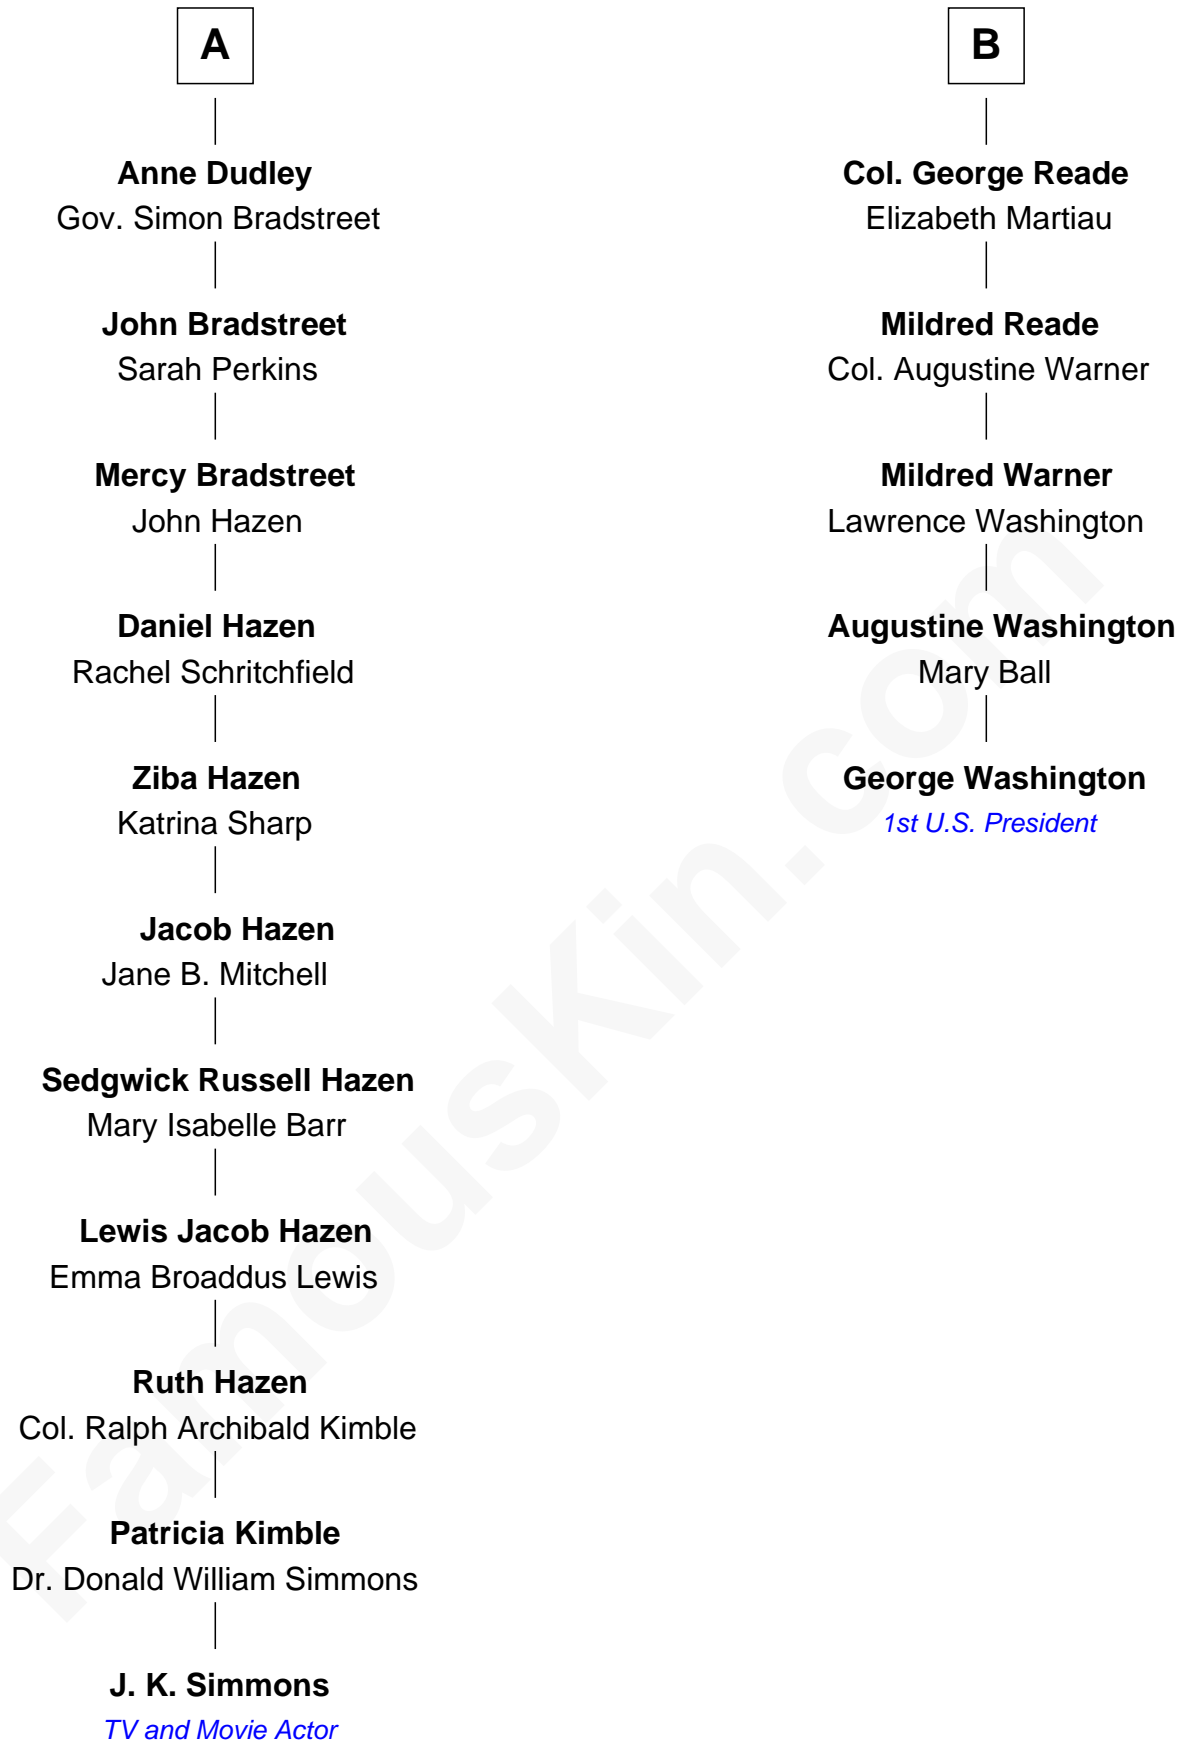

FamousKin.com Relationship Chart of

J. K. Simmons
TV and Movie Actor

11th cousin 6 times removed of

George Washington
1st U.S. President

Sir Ralph Neville
Joan Beaufort

Katherine Neville
Sir Thomas Strangeways

Joan Strangeways
Sir William Willoughby

Cecily Willoughby
Sir Edward Sutton

Sir John Sutton
Cecily Grey

Sir Henry Dudley
----- Ashton

Probable

Roger Dudley
Susanna Thorne

Gov. Thomas Dudley
Dorothy York

A

Eleanor Neville
Sir Henry Percy

Sir Henry Percy
Eleanor Poynings

Margaret Percy
Sir William Gascoigne

Elizabeth Gascoigne
Sir George Talboys

Anne Talboys
Sir Edward Dymoke

Frances Dymoke
Sir Thomas Windebank

Mildred Windebank
Robert Reade

B

J. K. Simmons photo by [Gordon Correll/gdcgraphics](#) (CC BY 2.0)