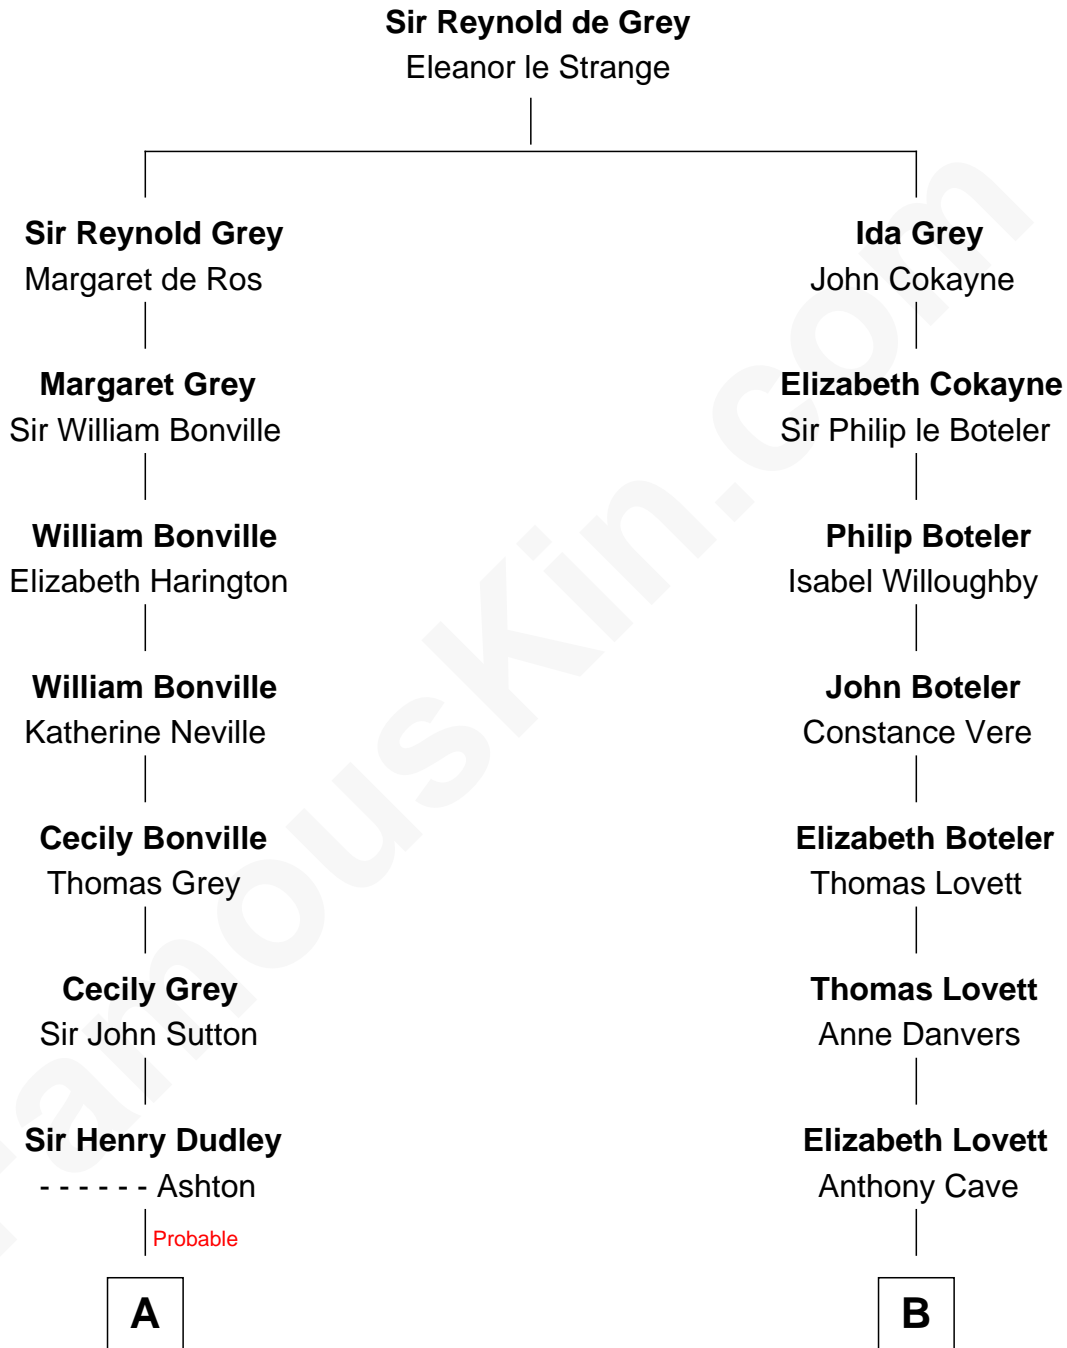

FamousKin.com

Relationship Chart of

J. K. Simmons

TV and Movie Actor

16th cousin 3 times removed of

Hetty Green

"The Witch of Wall Street"

C

—
Ruth Hazen
Col. Ralph Archibald Kimble

—
Patricia Kimble
Dr. Donald William Simmons

—
J. K. Simmons
TV and Movie Actor

FamousKin.com