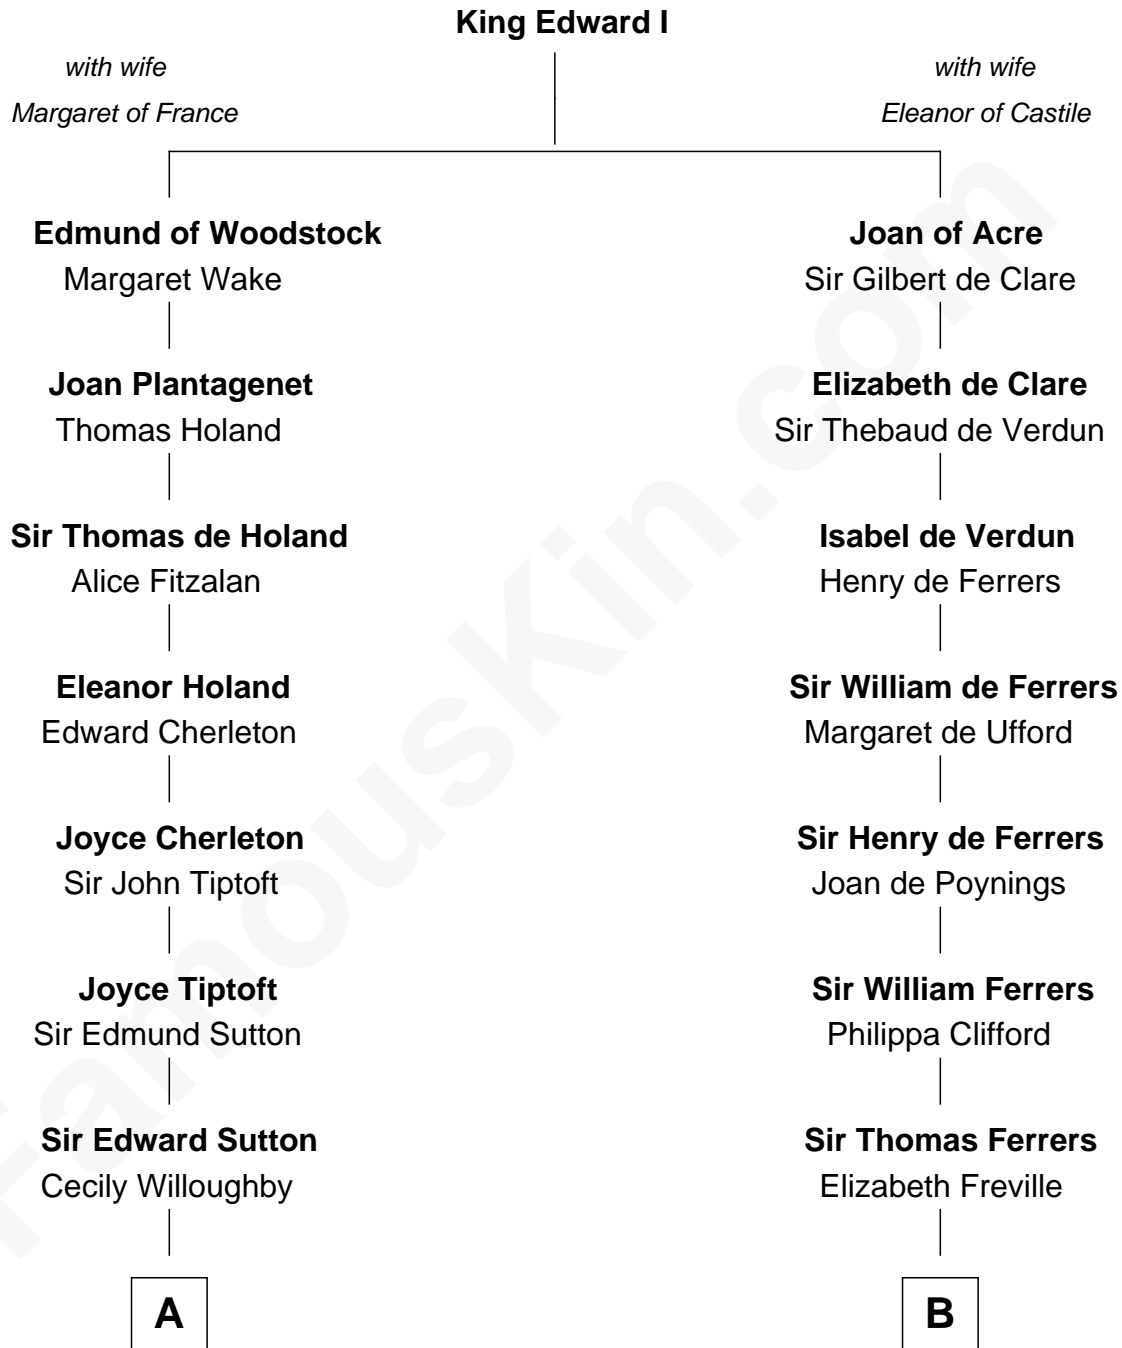

FamousKin.com Relationship Chart of

J. K. Simmons

TV and Movie Actor

19th cousin 2 times removed of

Hetty Green

"The Witch of Wall Street"

C

Sedgwick Russell Hazen