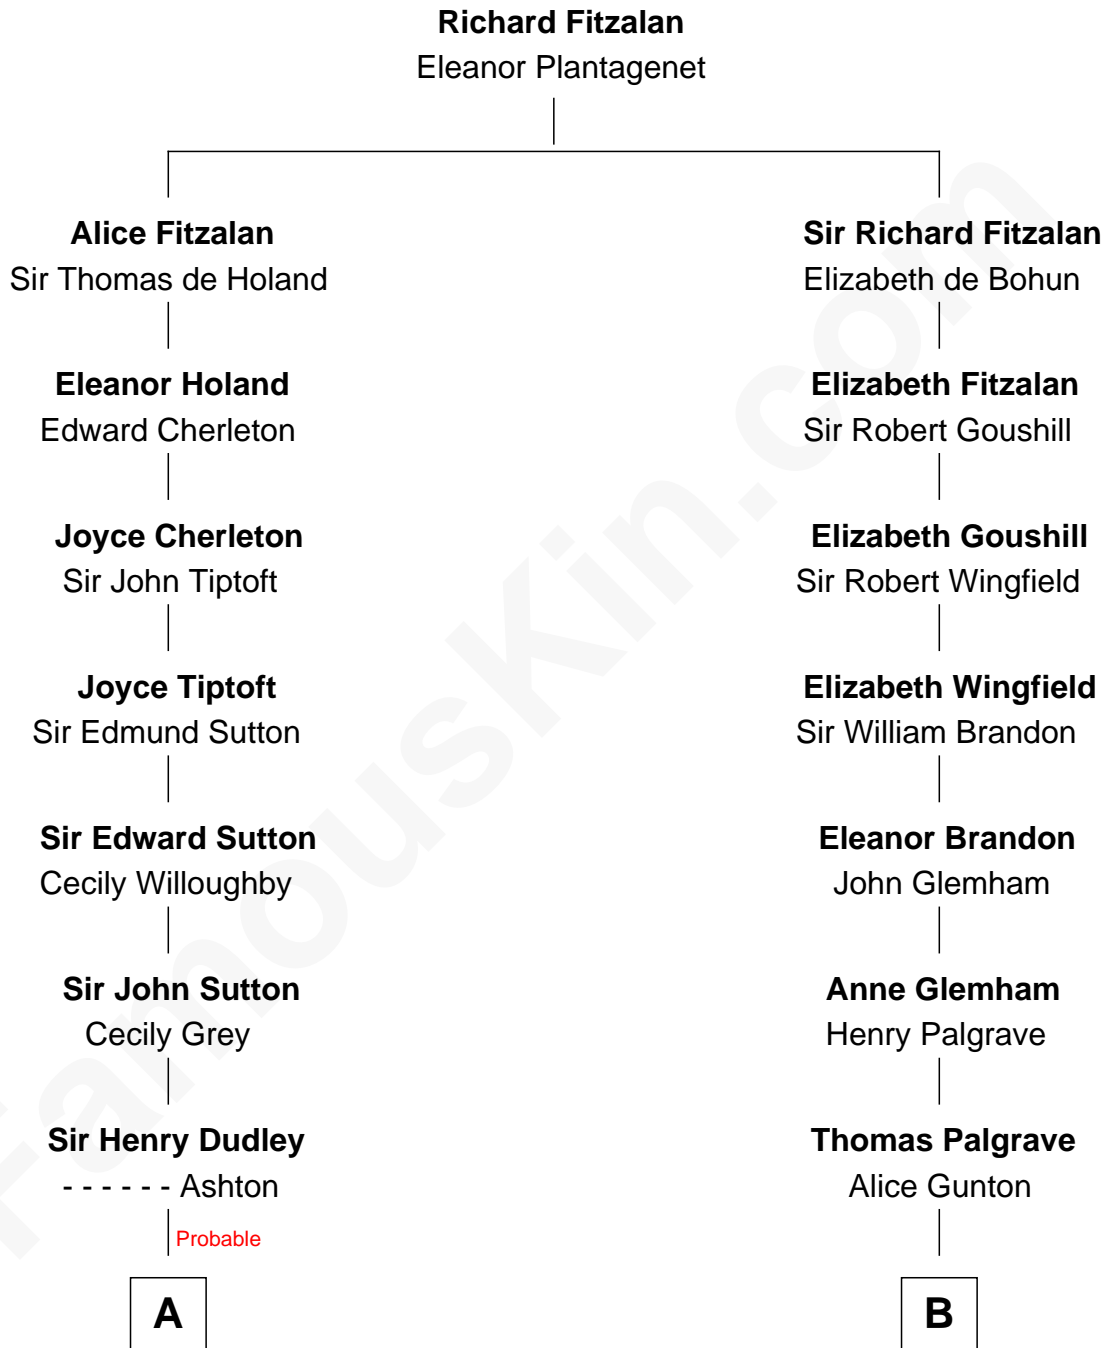

FamousKin.com Relationship Chart of

J. K. Simmons

TV and Movie Actor

17th cousin 2 times removed of

Hetty Green

"The Witch of Wall Street"

C

Ruth Hazen
Col. Ralph Archibald Kimble