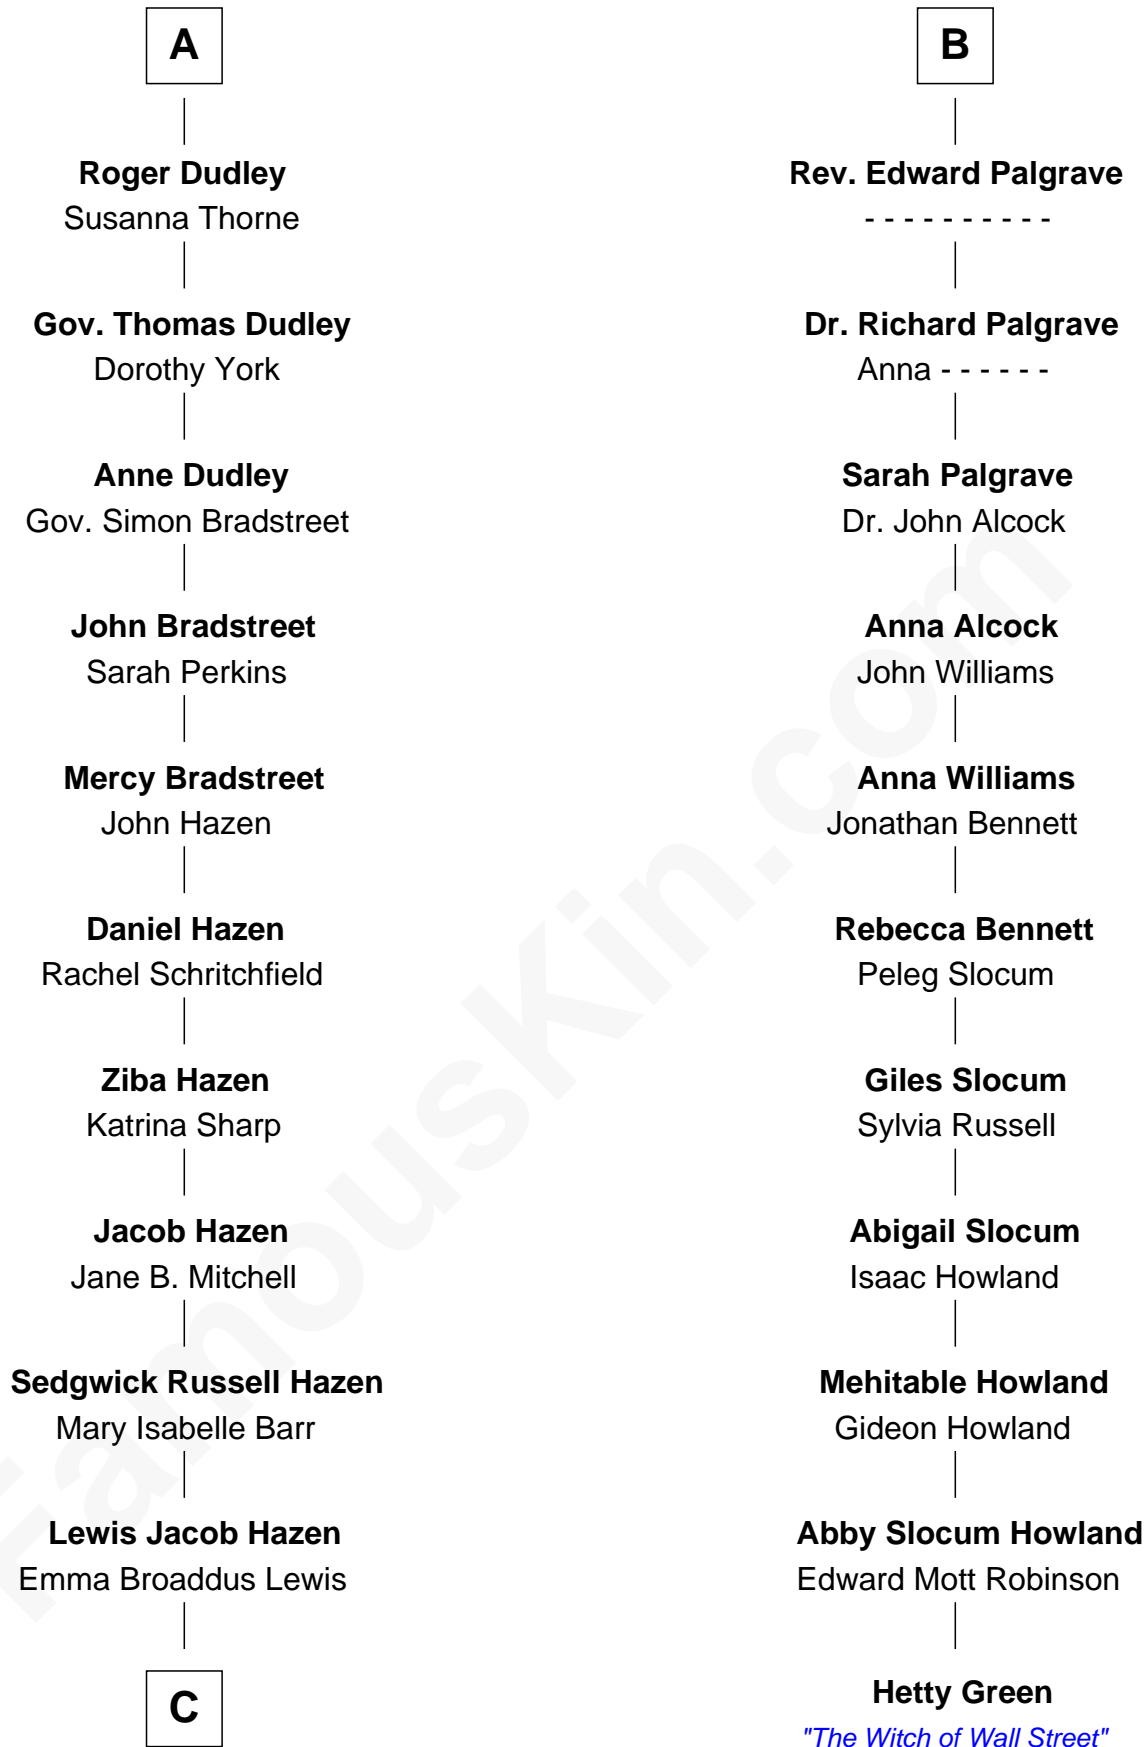

FamousKin.com Relationship Chart of

J. K. Simmons

TV and Movie Actor

17th cousin 2 times removed of

Hetty Green

"The Witch of Wall Street"

C

Ruth Hazen
Col. Ralph Archibald Kimble

Patricia Kimble
Dr. Donald William Simmons

J. K. Simmons
TV and Movie Actor

FamousKin.com