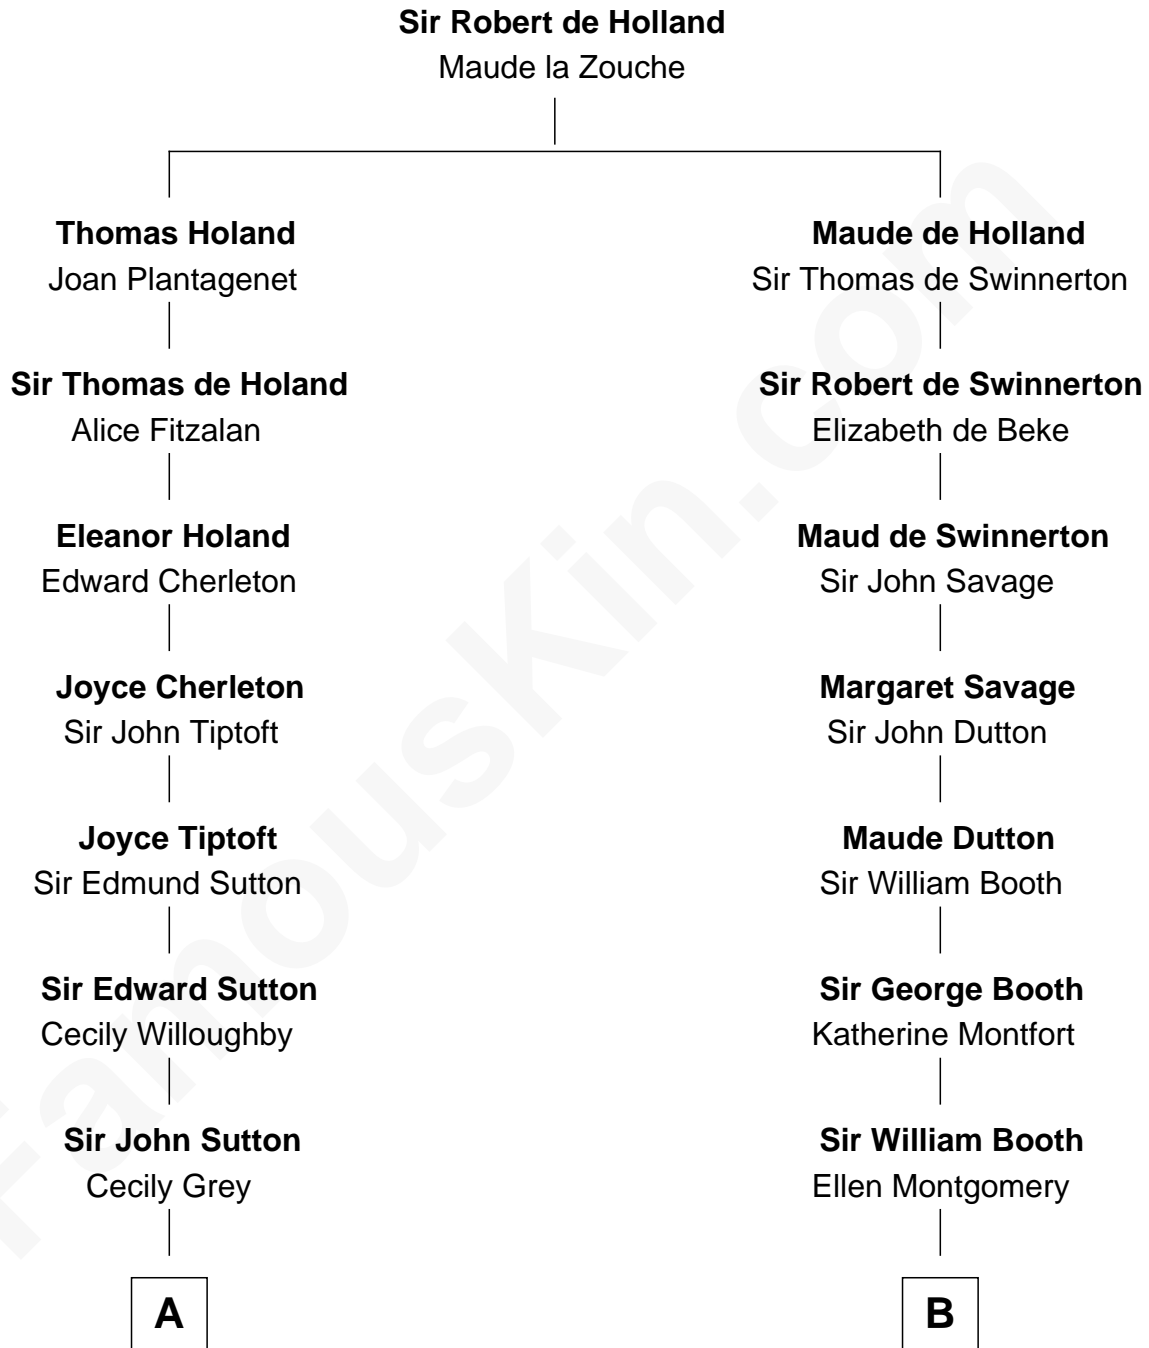

FamousKin.com Relationship Chart of

J. K. Simmons
TV and Movie Actor

20th cousin of

Christian Herter
59th Governor of Massachusetts

C

Lewis Jacob Hazen
Emma Broaddus Lewis

Ruth Hazen
Col. Ralph Archibald Kimble