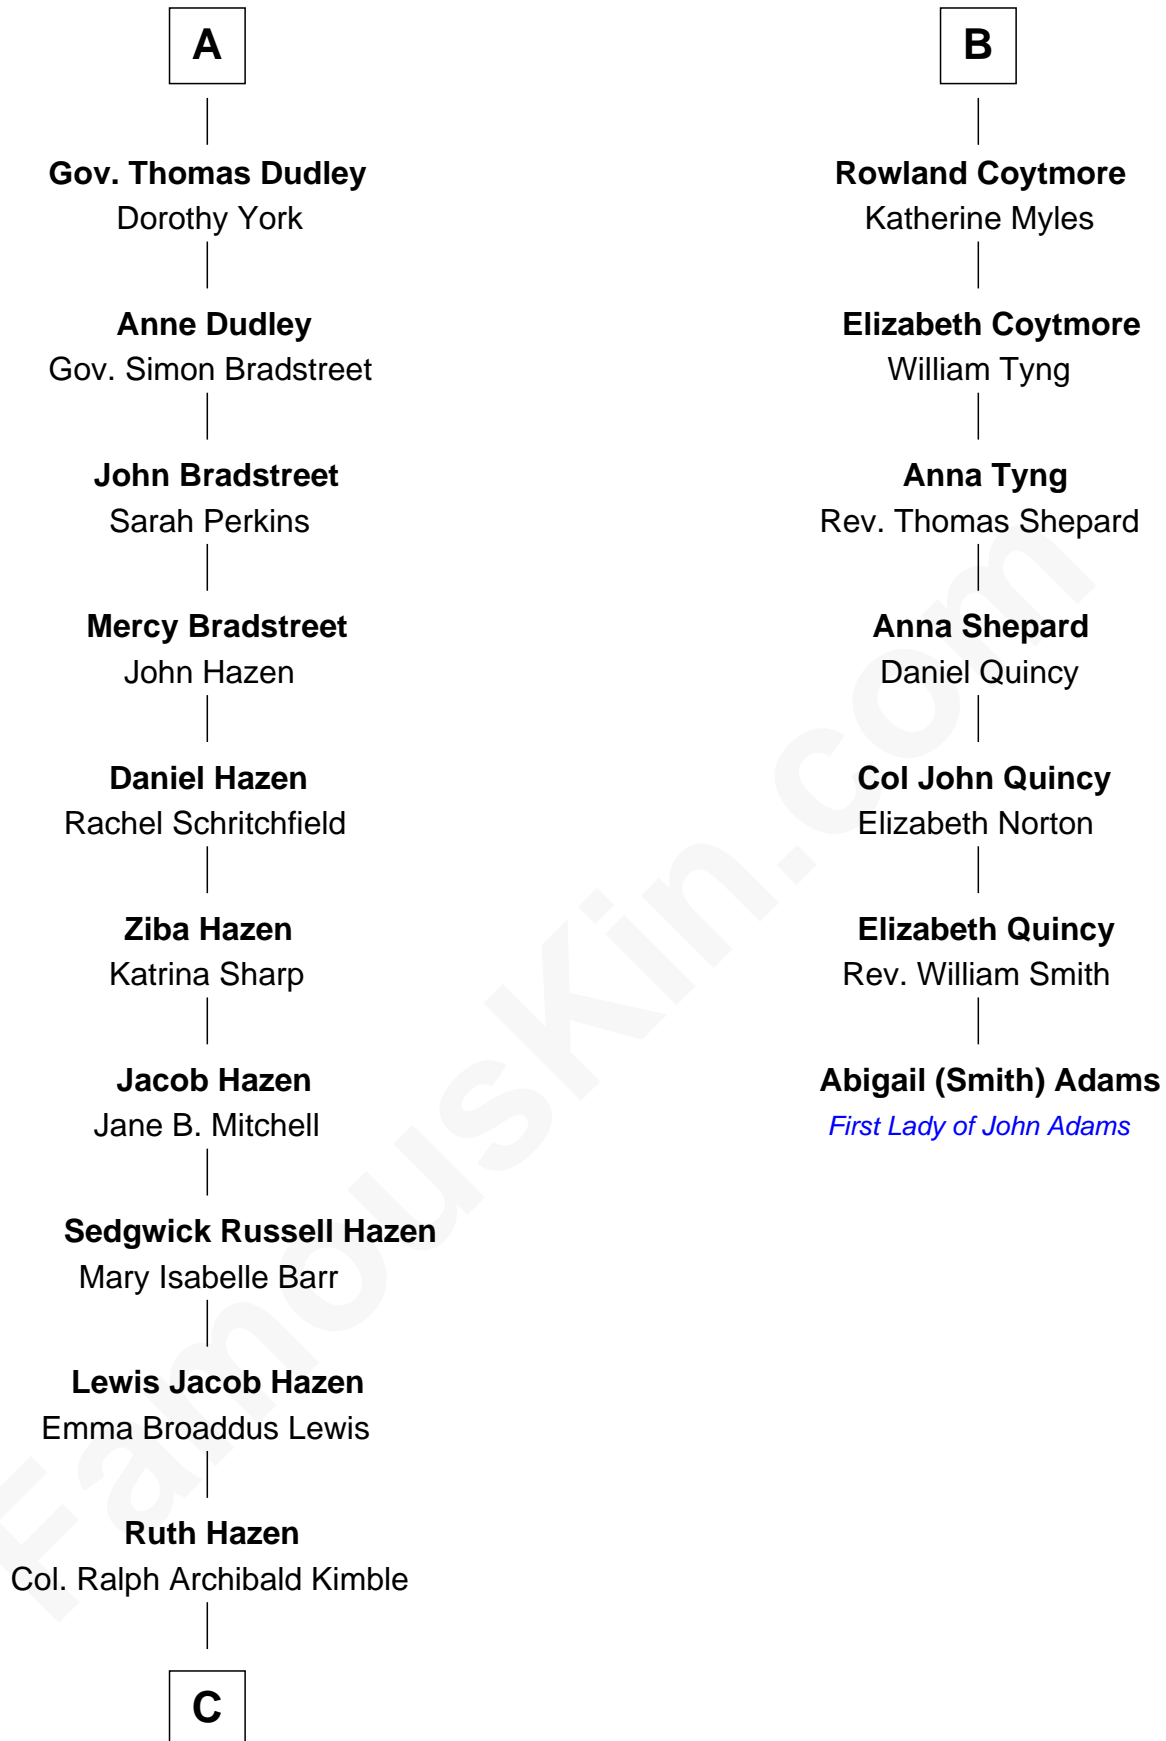

FamousKin.com Relationship Chart of

J. K. Simmons

TV and Movie Actor

13th cousin 5 times removed of

Abigail (Smith) Adams

First Lady of President John Adams

John of Gaunt

Katherine Roet

C

Patricia Kimble
Dr. Donald William Simmons

J. K. Simmons
TV and Movie Actor

FamousKin.com