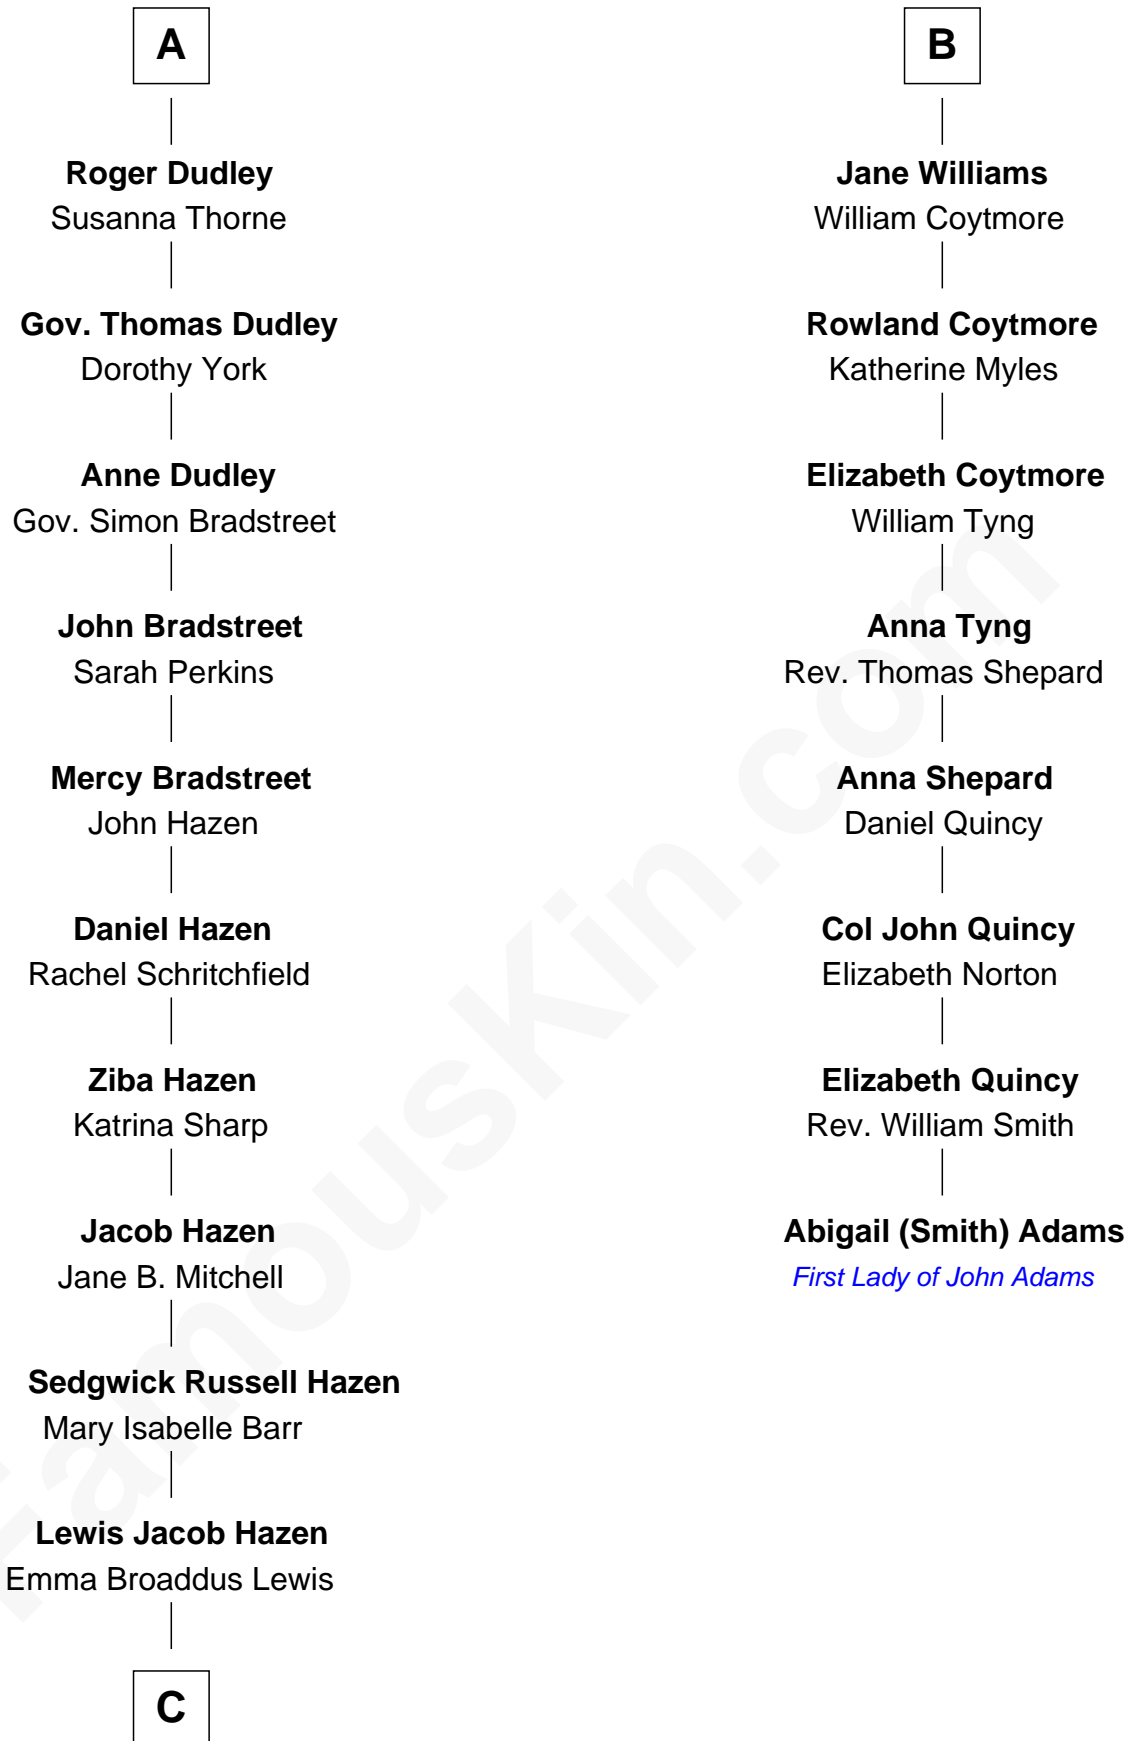

## Relationship Chart of

**J. K. Simmons**

*TV and Movie Actor*

14th cousin 5 times removed of

**Abigail (Smith) Adams**

*First Lady of President John Adams*

**C**

**Ruth Hazen**  
Col. Ralph Archibald Kimble

**Patricia Kimble**  
Dr. Donald William Simmons

**J. K. Simmons**  
*TV and Movie Actor*

FamousKin.com