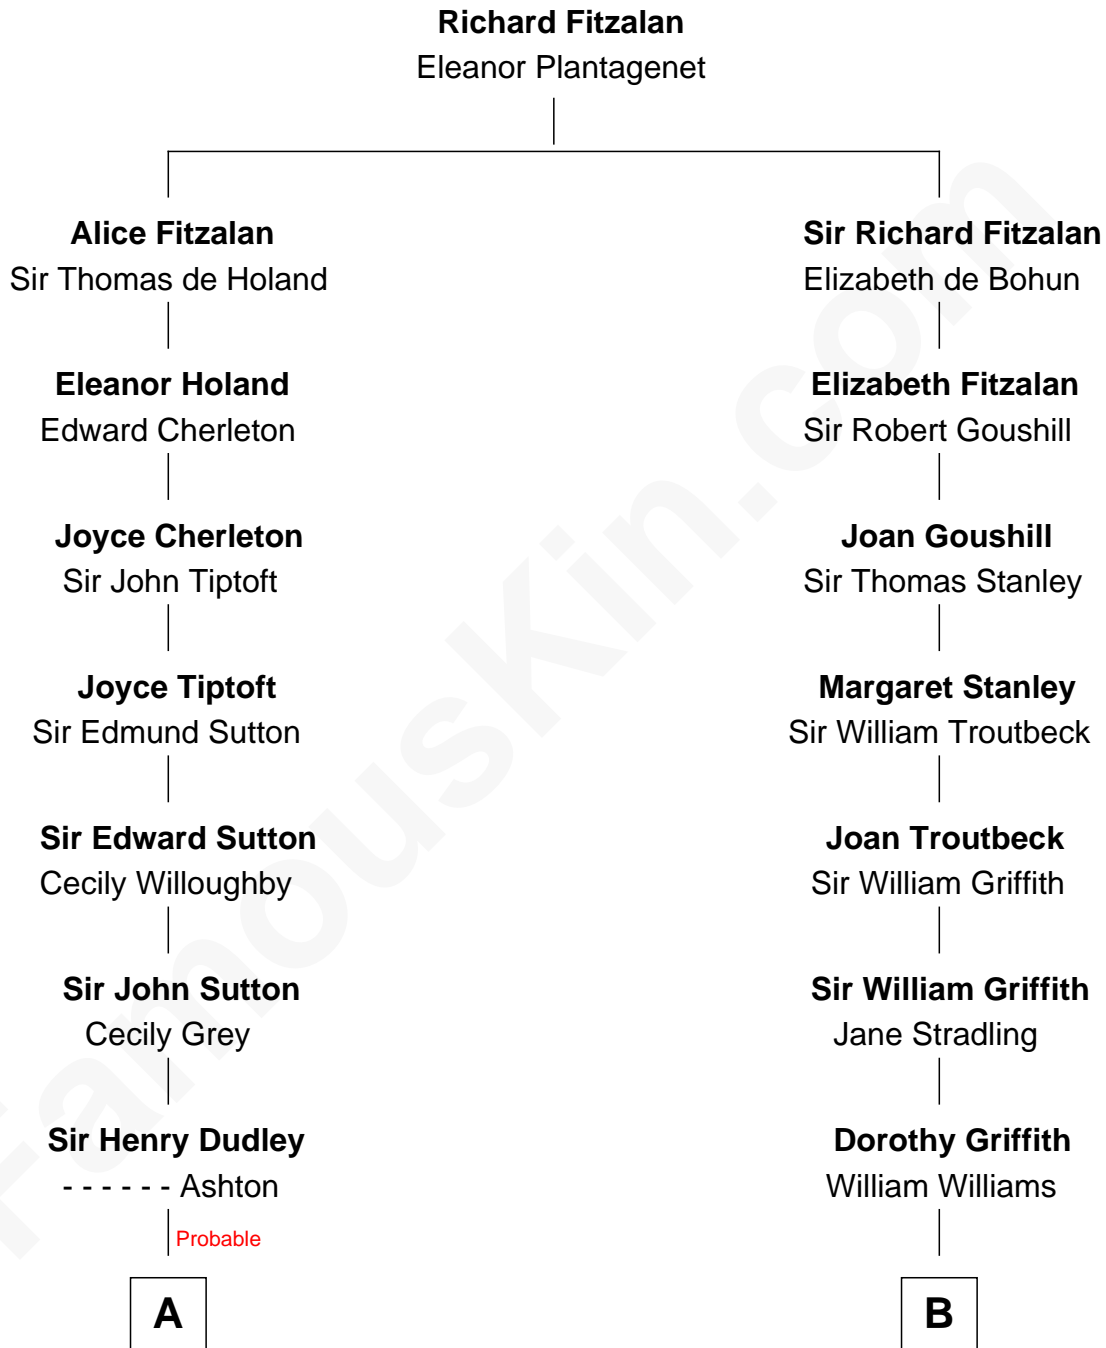

## Relationship Chart of

**J. K. Simmons**

*TV and Movie Actor*

14th cousin 5 times removed of

**Abigail (Smith) Adams**

*First Lady of President John Adams*

**C**

**Ruth Hazen**  
Col. Ralph Archibald Kimble

**Patricia Kimble**  
Dr. Donald William Simmons

**J. K. Simmons**  
*TV and Movie Actor*

FamousKin.com