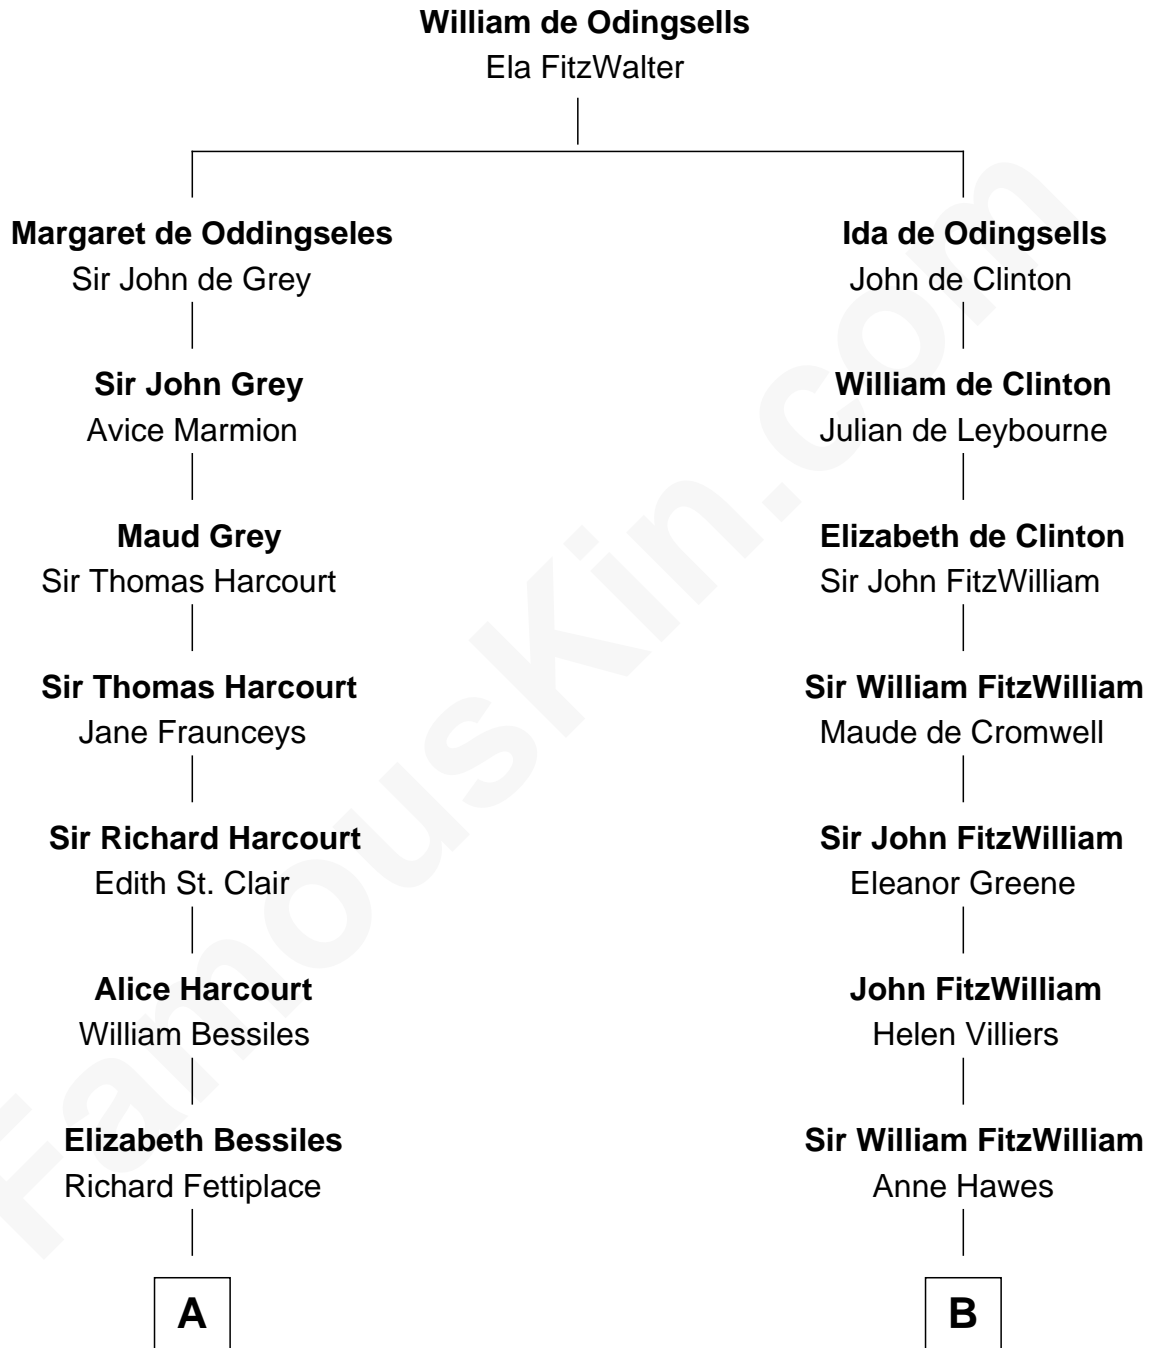

FamousKin.com Relationship Chart of

J. K. Simmons

TV and Movie Actor

15th cousin 6 times removed of

Abigail (Smith) Adams

First Lady of President John Adams

C

—
Sedgwick Russell Hazen

Mary Isabelle Barr

—
Lewis Jacob Hazen

Emma Broaddus Lewis

—
Ruth Hazen

Col. Ralph Archibald Kimble

—
Patricia Kimble

Dr. Donald William Simmons

—
J. K. Simmons