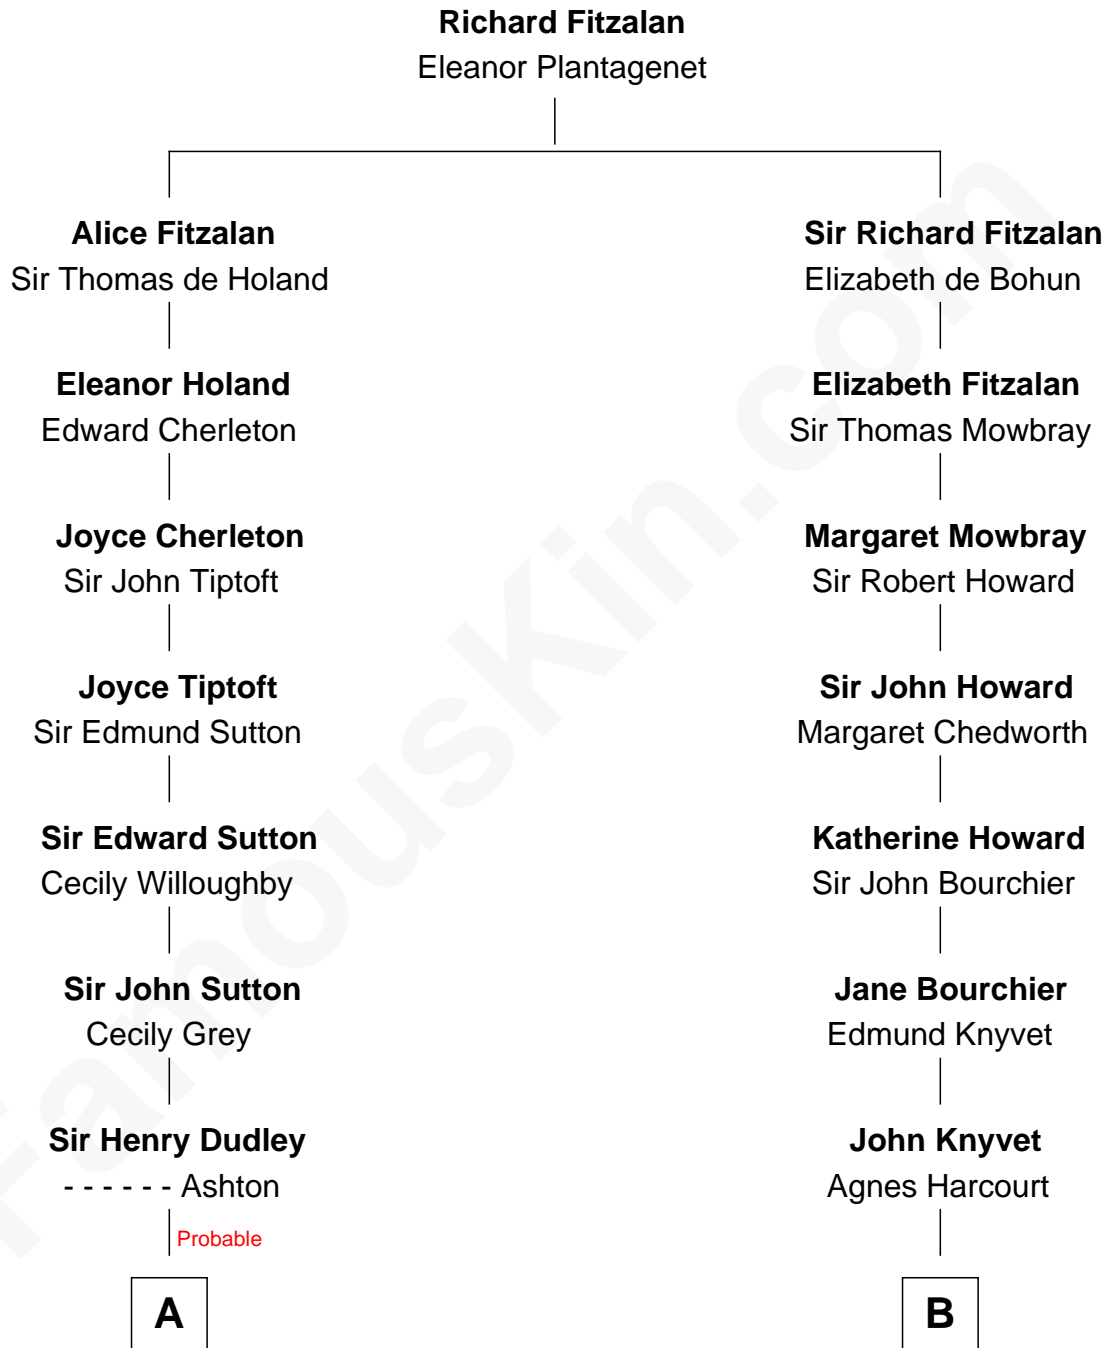

FamousKin.com Relationship Chart of

J. K. Simmons

TV and Movie Actor

19th cousin 1 time removed of

Ted Danson

TV Actor - "Cheers", "CSI"

C

Ruth Hazen
Col. Ralph Archibald Kimble

Patricia Kimble
Dr. Donald William Simmons

J. K. Simmons
TV and Movie Actor

D

William Mercer Allen
Virginia Reakirt Thompson

Anna Louise Allen
Edward Bridge Danson

Edward Bridge Danson
Jessica Harriet MacMaster