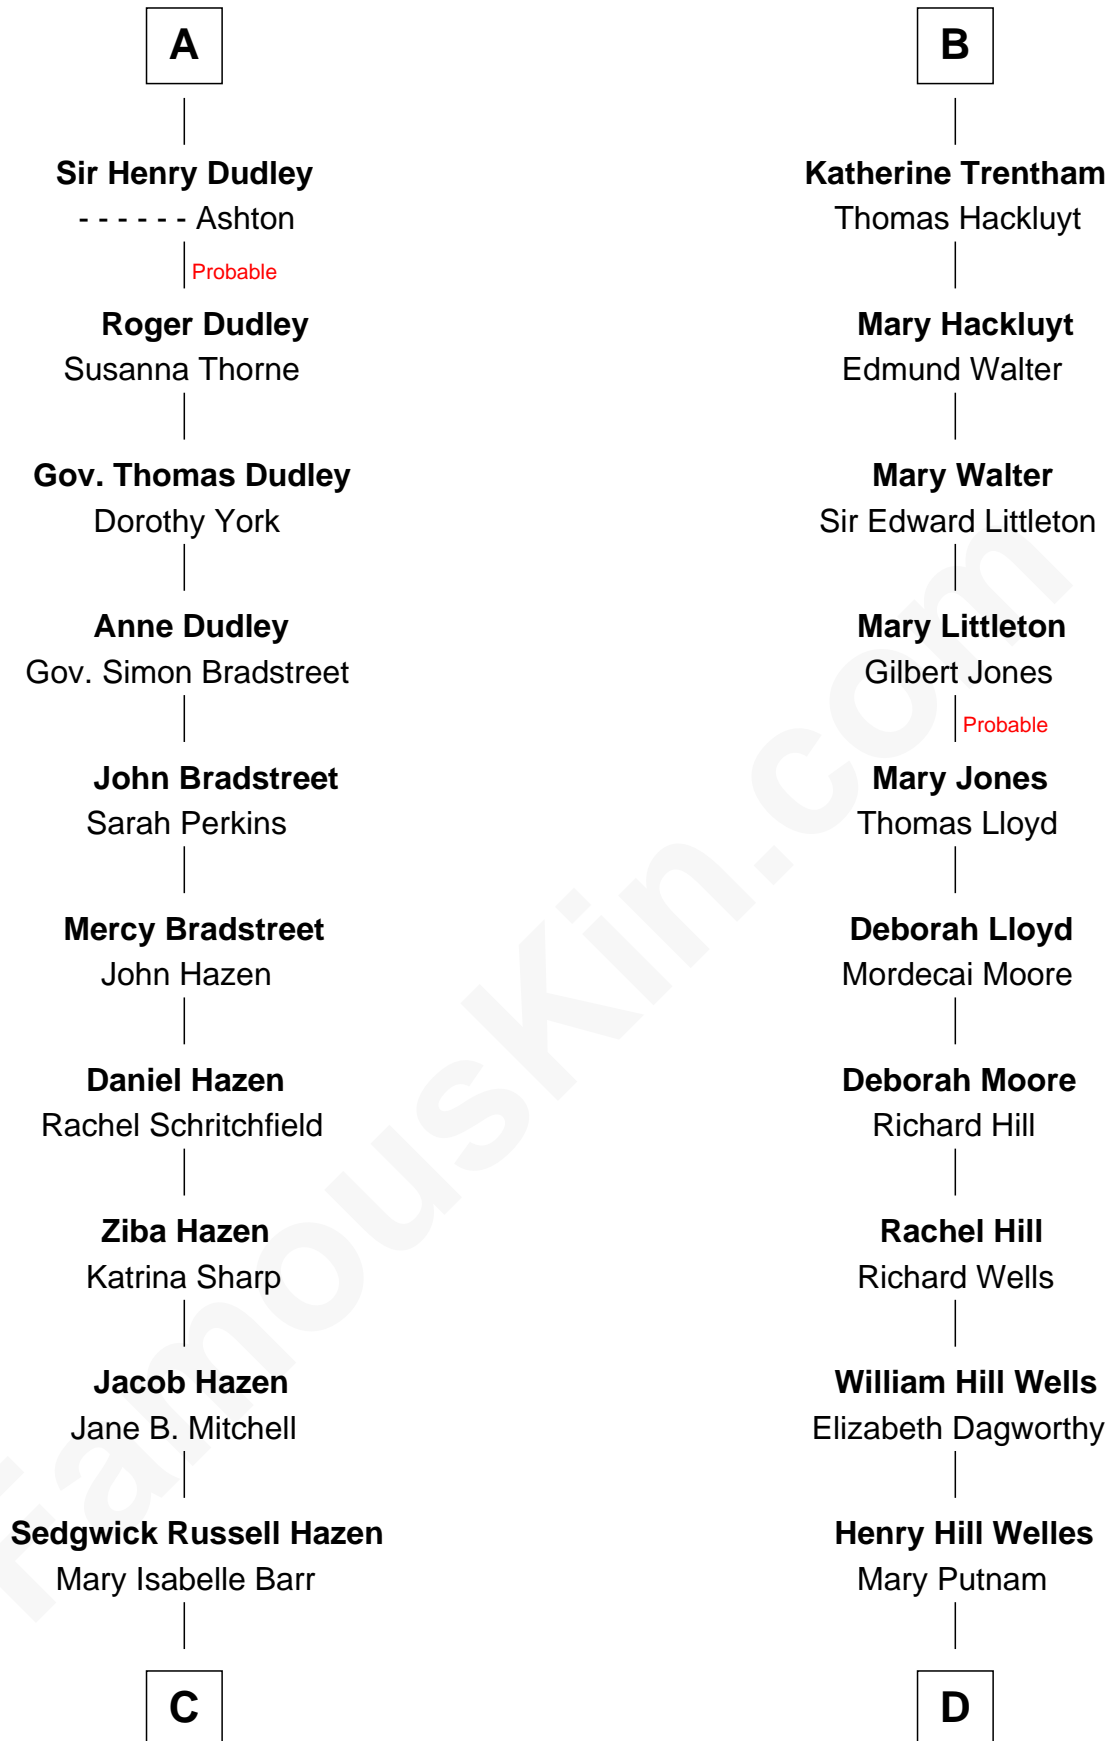

## Relationship Chart of

**J. K. Simmons**

*TV and Movie Actor*

19th cousin 1 time removed of

**Orson Welles**

*Radio, Stage, and Movie Actor*

**C**

**Lewis Jacob Hazen**  
Emma Broaddus Lewis