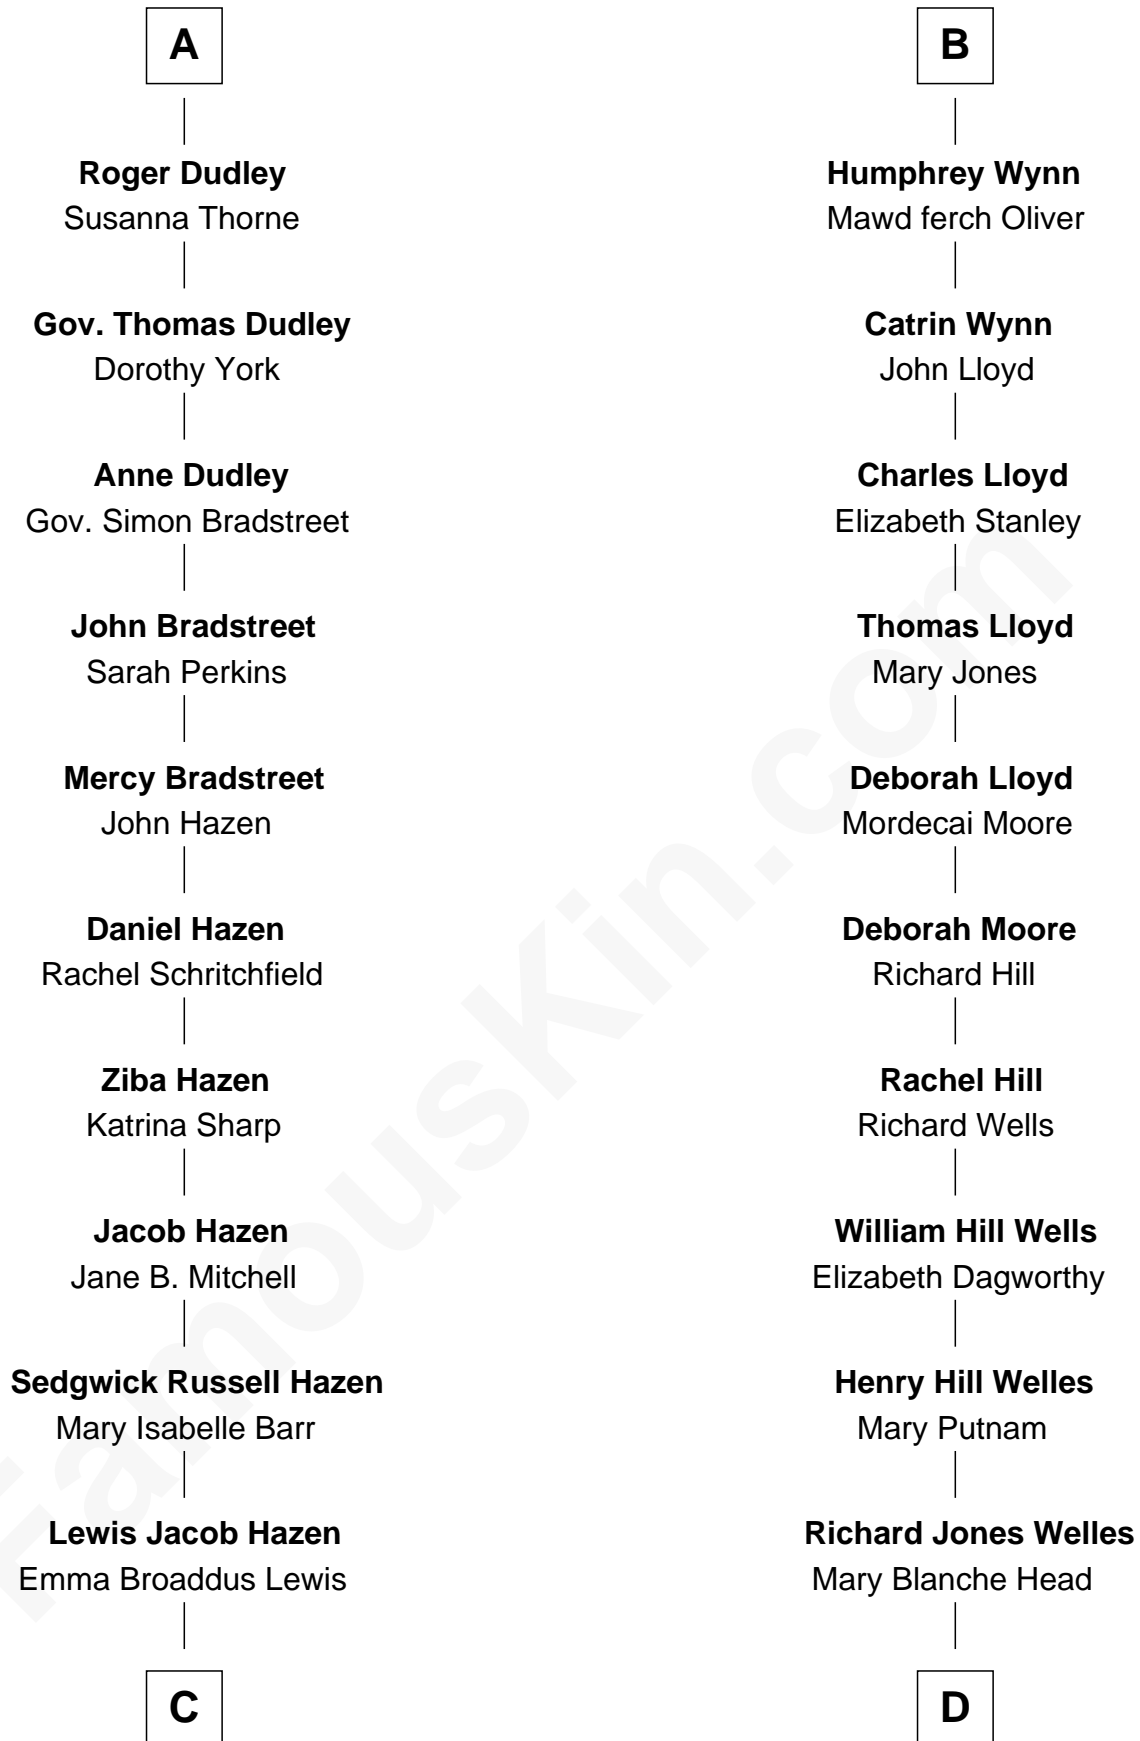

FamousKin.com Relationship Chart of

J. K. Simmons

TV and Movie Actor

18th cousin 1 time removed of

Orson Welles

Radio, Stage, and Movie Actor

C

Ruth Hazen
Col. Ralph Archibald Kimble