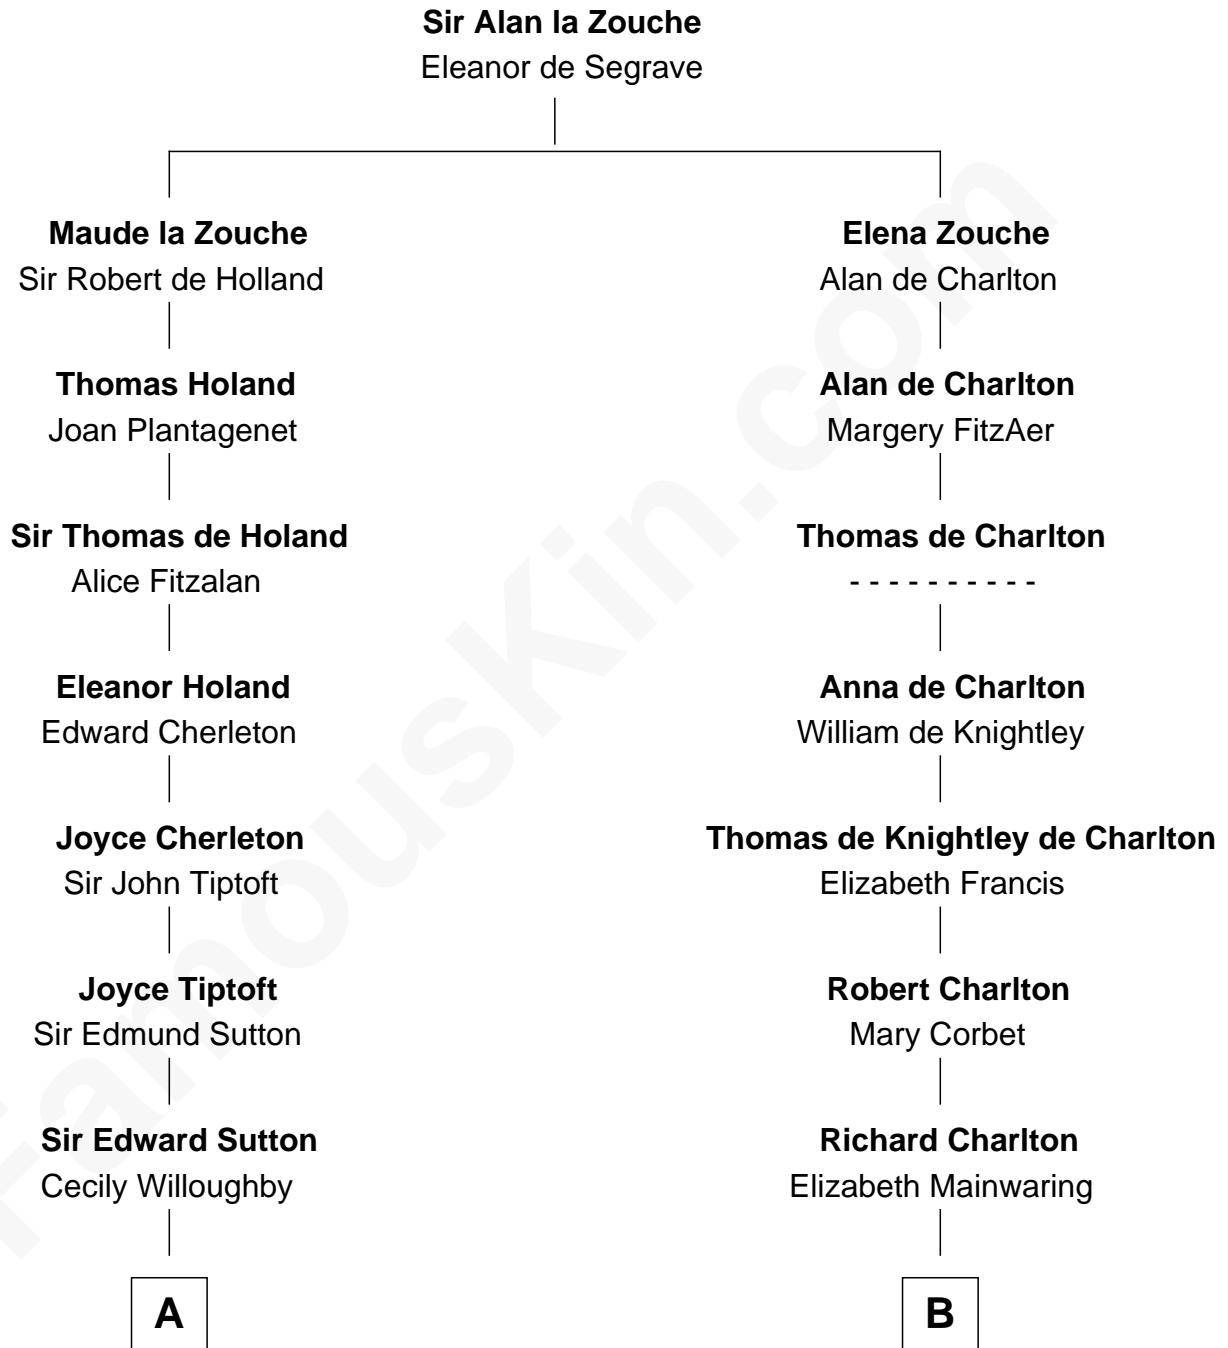

FamousKin.com Relationship Chart of

J. K. Simmons

TV and Movie Actor

15th cousin 6 times removed of

John Hancock

Signer of the Declaration of Independence

C

—
Sedgwick Russell Hazen

Mary Isabelle Barr

—
Lewis Jacob Hazen

Emma Broaddus Lewis

—
Ruth Hazen

Col. Ralph Archibald Kimble

—
Patricia Kimble

Dr. Donald William Simmons

—
J. K. Simmons