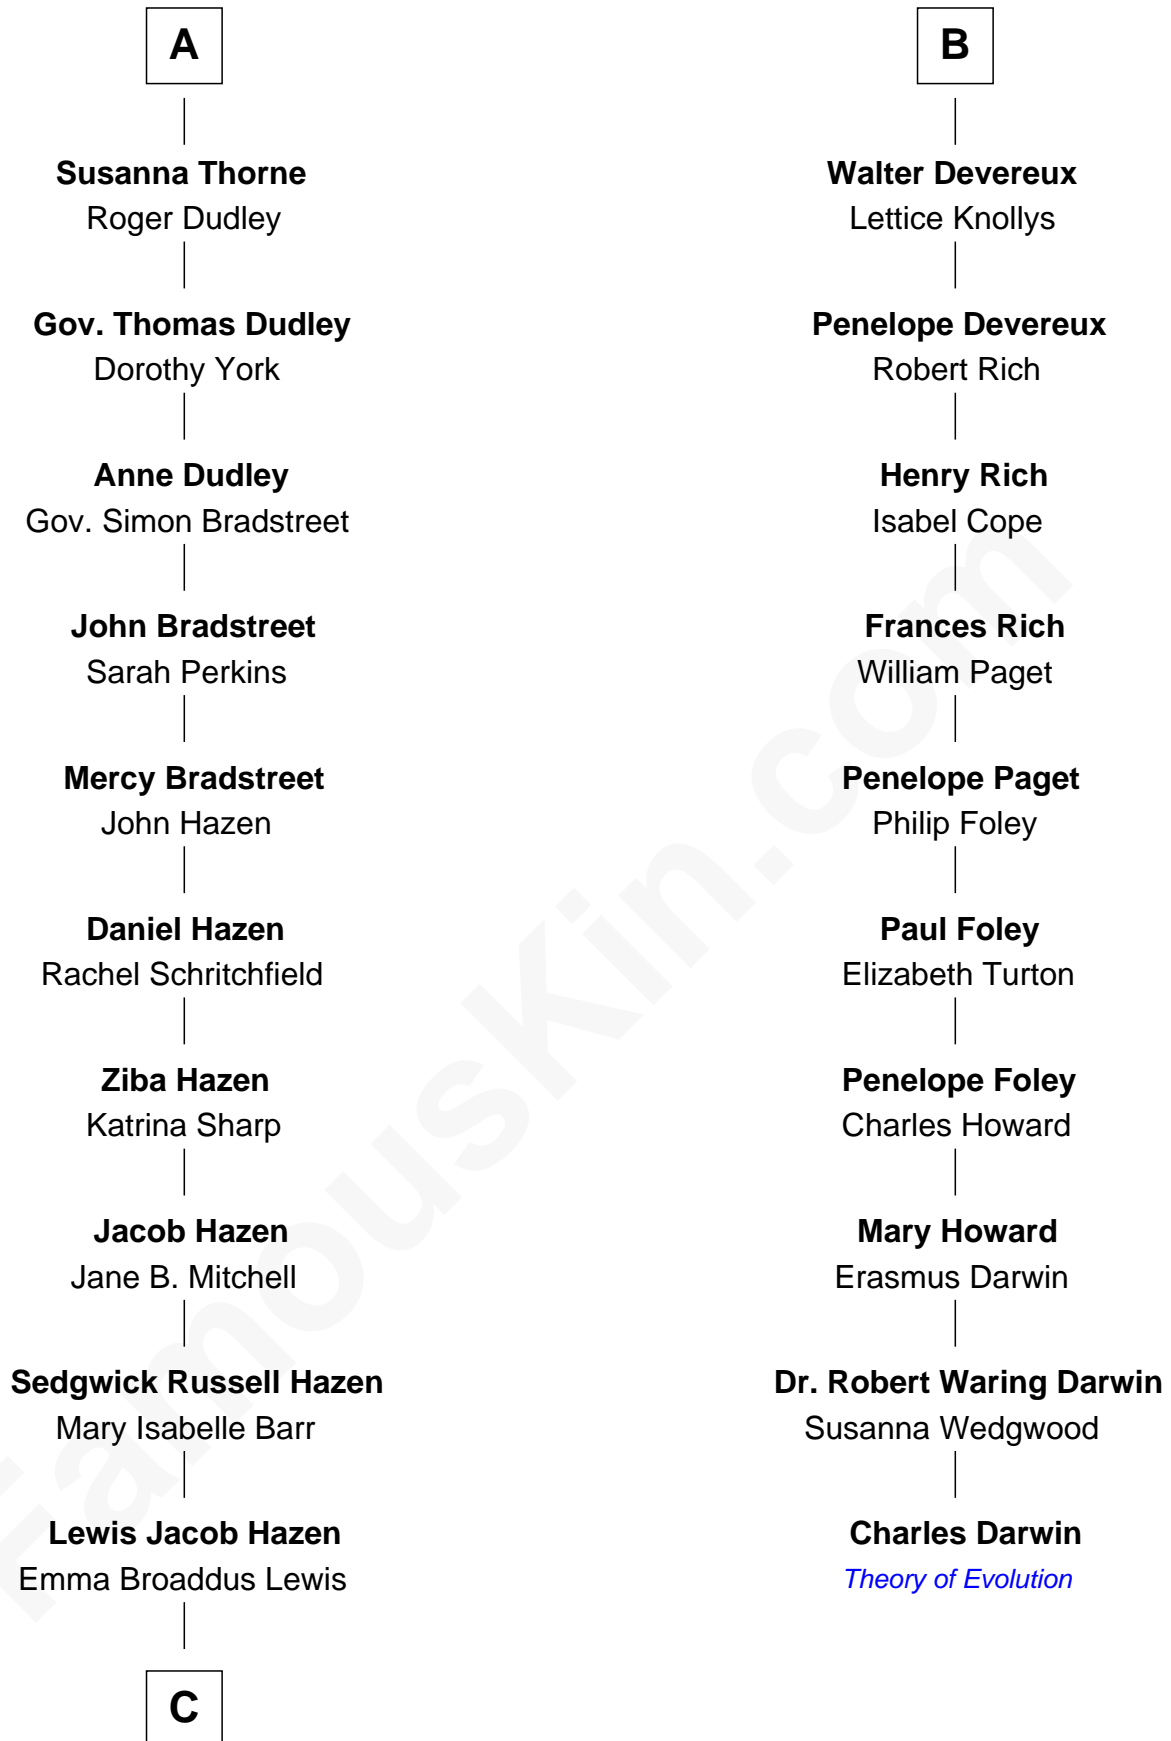

FamousKin.com Relationship Chart of

J. K. Simmons

TV and Movie Actor

16th cousin 3 times removed of

Charles Darwin

Theory of Evolution

C

—
Ruth Hazen
Col. Ralph Archibald Kimble

—
Patricia Kimble
Dr. Donald William Simmons

—
J. K. Simmons
TV and Movie Actor